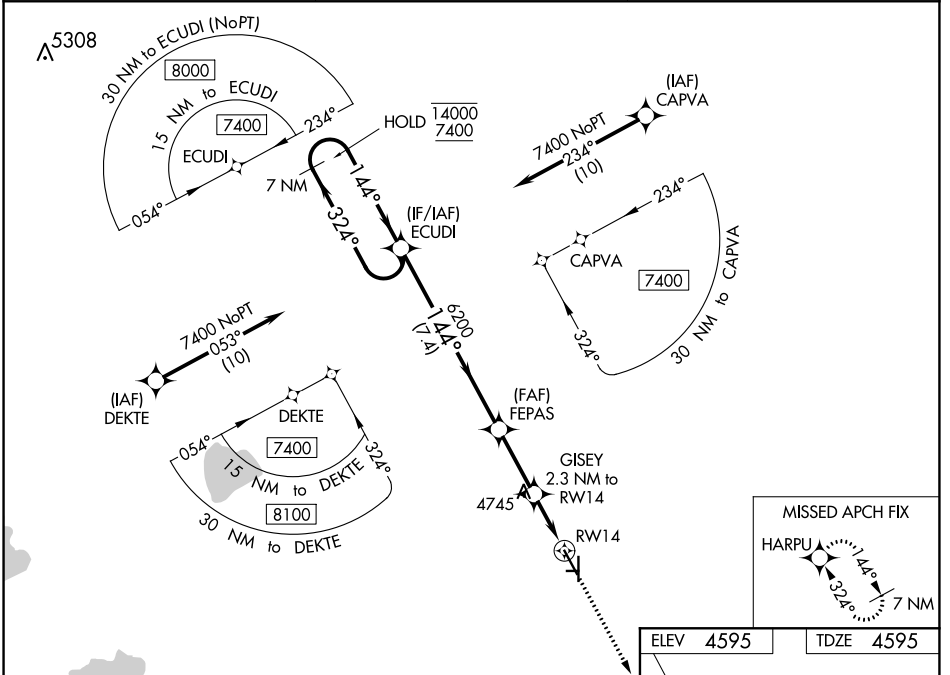

WAAS CH 86330 W14A	APP CRS 144°	Rwy ldg TDZE Apt Elev	5731 4595 4595
--	------------------------	-----------------------------	---

RNAV (GPS) RWY 14

FORT MORGAN MUNI (FMM)

RNP APCH.	MISSED APPROACH: Climb to 7400 direct HARPUS and hold.
<p>Circling Rwy 8, 17, 26, 32, 35 NA at night.</p>	

AWOS-3 132.95	DENVER CENTER 118.475 225.4	UNICOM 123.05 (CTAF) ①
-------------------------	---------------------------------------	----------------------------------

CATEGORY	A	B	C	D
LPV DA		4845-1	250 (300-1)	
LNAV/VNAV DA		4845-1	250 (300-1)	
LNAV MDA	5000-1	405 (500-1)	5000-1½	405 (500-1½)
CIRCLING	5040-1 445 (500-1)	5080-1 485 (500-1)	5120-1½ 525 (600-1½)	5340-2½ 745 (800-2½)

SW-1, 09 SEP 2021 to 07 OCT 2021

SW-1, 09 SEP 2021 to 07 OCT 2021