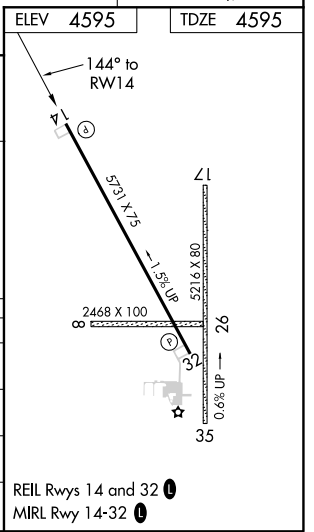

WAAS CH 86330 W14A	APP CRS 144°	Rwy ldg TDZE Apt Elev	5731 4595 4595

RNAV (GPS) RWY 14

FORT MORGAN MUNI (FMM)

RNP APCH.	MISSED APPROACH: Climb to 7400 direct HARPUS and hold.
Circling Rwy 8, 17, 26, 32, 35 NA at night.	

AWOS-3 132.95	DENVER CENTER 118.475 225.4	UNICOM 123.05 (CTAF) ①

CATEGORY	A	B	C	D
LPV DA		4845-1	250 (300-1)	
LNAV/VNAV DA		4845-1	250 (300-1)	
LNAV MDA	5000-1	405 (500-1)	5000-1½	405 (500-1½)
CIRCLING	5040-1 445 (500-1)	5080-1 485 (500-1)	5120-1½ 525 (600-1½)	5340-2½ 745 (800-2½)

SW-1, 09 SEP 2021 to 07 OCT 2021

SW-1, 09 SEP 2021 to 07 OCT 2021