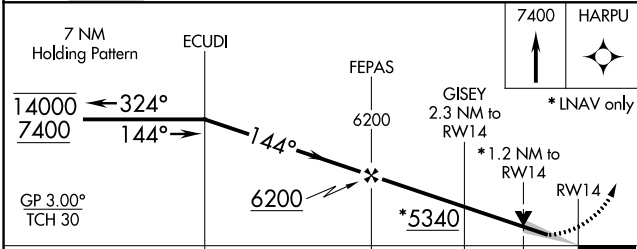

WAAS CH 86330 W14A	APP CRS 144°	Rwy ldg TDZE Apt Elev	5731 4595 4595
--	------------------------	-----------------------------	---

RNAV (GPS) RWY 14

FORT MORGAN MUNI (FMM)

RNP APCH.	MISSED APPROACH: Climb to 7400 direct HARPUS and hold.
<p>Circling Rwy 8, 17, 26, 32, 35 NA at night.</p>	

AWOS-3 132.95	DENVER CENTER 118.475 225.4	UNICOM 123.05 (CTAF) ①
-------------------------	---------------------------------------	----------------------------------

CATEGORY	A	B	C	D
LPV DA		4845-1	250 (300-1)	
LNAV/VNAV DA		4845-1	250 (300-1)	
LNAV MDA	5000-1	405 (500-1)	5000-1½	405 (500-1½)
CIRCLING	5040-1 445 (500-1)	5080-1 485 (500-1)	5120-1½ 525 (600-1½)	5340-2½ 745 (800-2½)