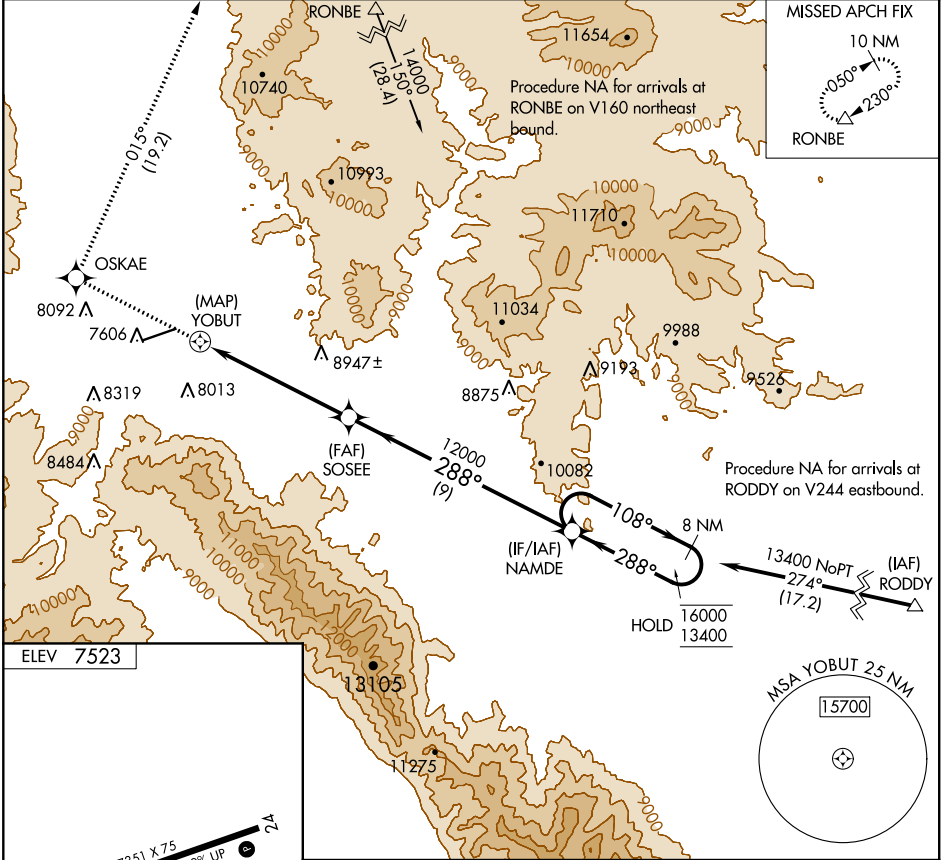

APP CRS 288°	Rwy Idg TDZE Apt Elev 7523	N/A N/A 7523
------------------------	--	--------------------

RNAV (GPS)-A

SALIDA AIRPORT HARRIETT ALEXANDER FIELD (ANK)

RNP APCH	<p>⚠ Circling to Rwy 6 NA at night. ⚠ When local altimeter setting not received, procedure NA.</p>	<p>MISSED APPROACH: Climb to 16200 direct OSKAE and on track 015° to RONBE and hold, continue climb-in-hold to 16200.</p>
----------	--	---

AWOS-3 133.85	DENVER CENTER 128.375 379.95	UNICOM 122.7 (CTAF)
-------------------------	--	-------------------------------

ELEV 7523					
16200	OSKAE	RONBE	SOSEE	NAMDE	8 NM Holding Pattern
↑	⬠	015° tr	⬠		
CATEGORY	A	B	C	D	
C CIRCLING	9720-1¼ 2197 (2200-1¼)	9720-1½ 2197 (2200-1½)			NA

SW-1, 09 SEP 2021 to 07 OCT 2021

SW-1, 09 SEP 2021 to 07 OCT 2021