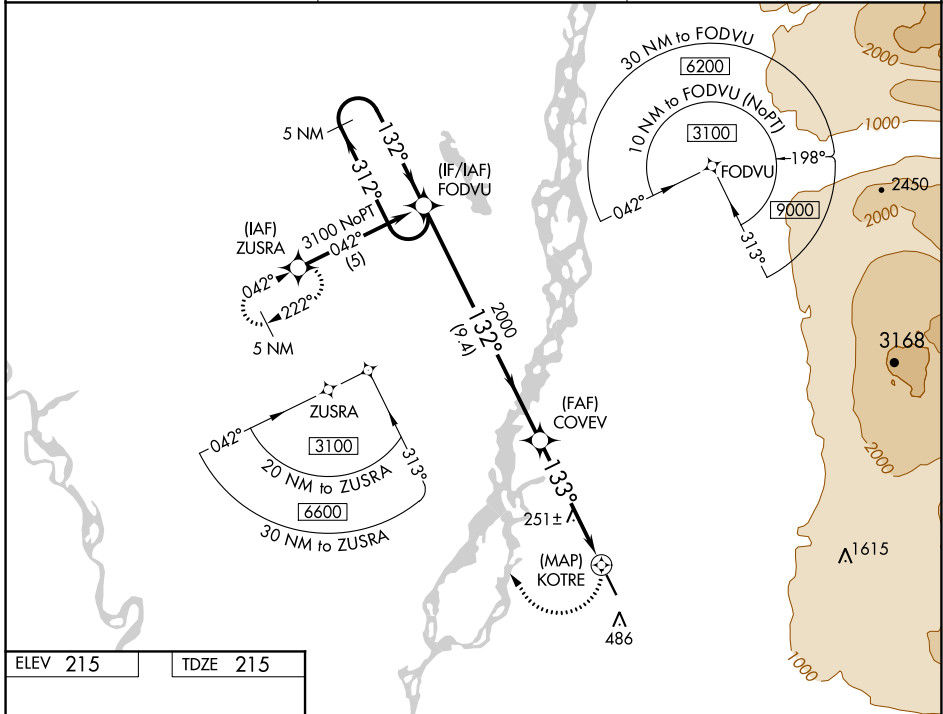

APP CRS 133°	Rwy Idg 4400
	TDZE 215
	Apt Elev 215

RNAV (GPS) RWY 13

WILLOW (UUO)(PAUO)

NA Use Wasilla altimeter setting.
Procedure NA at night.
DME/DME RNP-0.3 NA.

MISSED APPROACH: Climbing right turn to 3100 direct ZUSRA and hold.

IYS/PAWS AWOS-3P 135.25	ANCHORAGE CENTER 133.7 279.6	CTAF 122.8
-----------------------------------	--	----------------------

ELEV 215	TDZE 215
----------	----------

CATEGORY	A	B	C	D
LNAV MDA	1220-1¼ 1005 (1100-1¼)	1220-1½ 1005 (1100-1½)	1220-3 1005 (1100-3)	NA
C CIRCLING	1220-1¼ 1005 (1100-1¼)	1220-1½ 1005 (1100-1½)	1220-3 1005 (1100-3)	NA

AK, 12 AUG 2021 to 07 OCT 2021

AK, 12 AUG 2021 to 07 OCT 2021