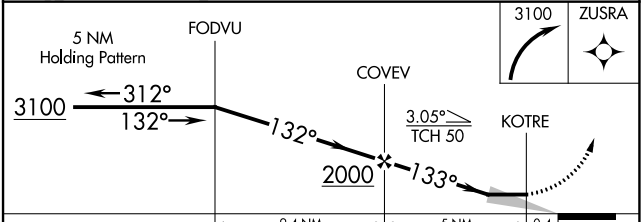

APP CRS 133°	Rwy Idg 4400
	TDZE 215
	Apt Elev 215

RNAV (GPS) RWY 13

WILLOW (UUO)(PAUO)

NA Use Wasilla altimeter setting.
Procedure NA at night.
DME/DME RNP-0.3 NA.

MISSED APPROACH: Climbing right turn to 3100 direct ZUSRA and hold.

IYS/PAWS AWOS-3P 135.25	ANCHORAGE CENTER 133.7 279.6	CTAF 122.8
-----------------------------------	--	----------------------

ELEV 215	TDZE 215
----------	----------

CATEGORY	A	B	C	D
LNAV MDA	1220-1¼ 1005 (1100-1¼)	1220-1½ 1005 (1100-1½)	1220-3 1005 (1100-3)	NA
C CIRCLING	1220-1¼ 1005 (1100-1¼)	1220-1½ 1005 (1100-1½)	1220-3 1005 (1100-3)	NA