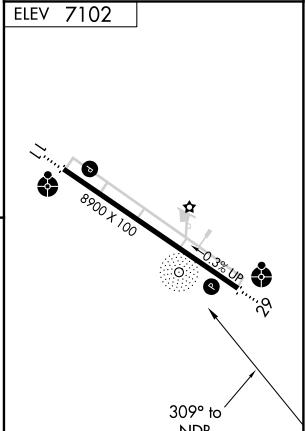

NDB PNA 392	APP CRS 309°	Rwy Idg TDZE Apt Elev N/A N/A 7102

NDB-A

RALPH WENZ FLD (PNA)

⚠ When local altimeter setting not received, use Miley Meml
⚠ Fld altimeter setting and increase all MDA 60 feet and
visibility Cat C/D ¼ mile.

MISSED APPROACH: Climbing left turn
to 10000 direct BPI VOR/DME and hold.

AWOS-3 118.325	SALT LAKE CENTER 128.35 239.25	UNICOM 122.8 (CTAF)

CATEGORY	A	B	C	D
CIRCLING	7940-1¼	838 (900-1¼)	7940-2½ 838 (900-2½)	7940-2¾ 838 (900-2¾)

MIRL Rwy 11-29
REL Rwy 11 and 29

NW-1, 09 SEP 2021 to 07 OCT 2021

NW-1, 09 SEP 2021 to 07 OCT 2021