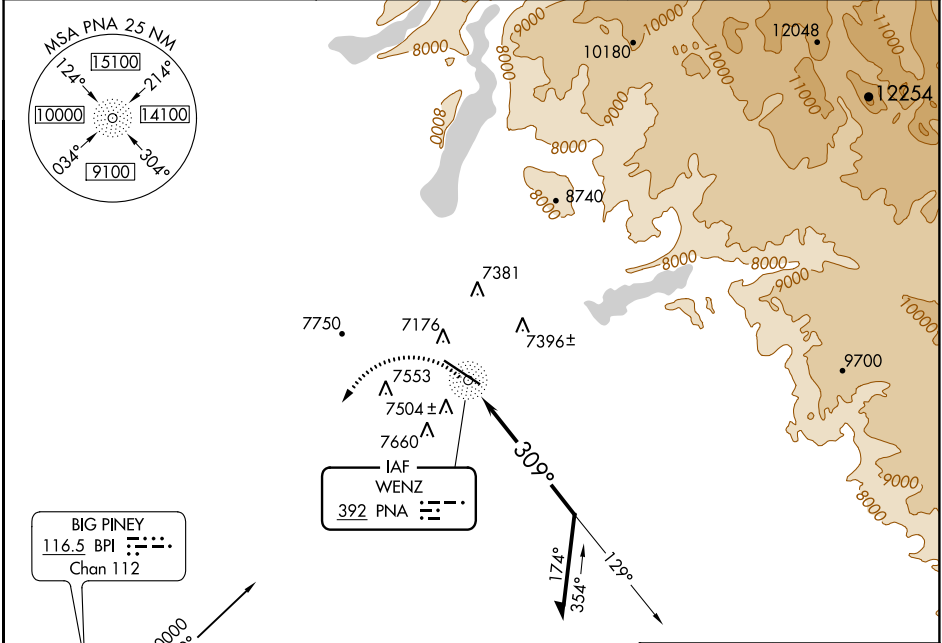

NDB PNA <b>392</b>	APP CRS <b>309°</b>	Rwy Idg TDZE Apt Elev <b>N/A</b> <b>N/A</b> <b>7102</b>
-----------------------	------------------------	------------------------------------------------------------------------

# NDB-A

RALPH WENZ FLD (PNA)

**⚠** When local altimeter setting not received, use Miley Meml  
**⚠** Fld altimeter setting and increase all MDA 60 feet and  
visibility Cat C/D ¼ mile.

MISSED APPROACH: Climbing left turn  
to 10000 direct BPI VOR/DME and hold.

AWOS-3 <b>118.325</b>	SALT LAKE CENTER <b>128.35 239.25</b>	UNICOM <b>122.8 (CTAF)</b>
--------------------------	------------------------------------------	-------------------------------

CATEGORY	A	B	C	D
CIRCLING	7940-1¼	838 (900-1¼)	7940-2½ 838 (900-2½)	7940-2¾ 838 (900-2¾)

MIRL Rwy 11-29  
REL Rwy 11 and 29

NW-1, 09 SEP 2021 to 07 OCT 2021

NW-1, 09 SEP 2021 to 07 OCT 2021