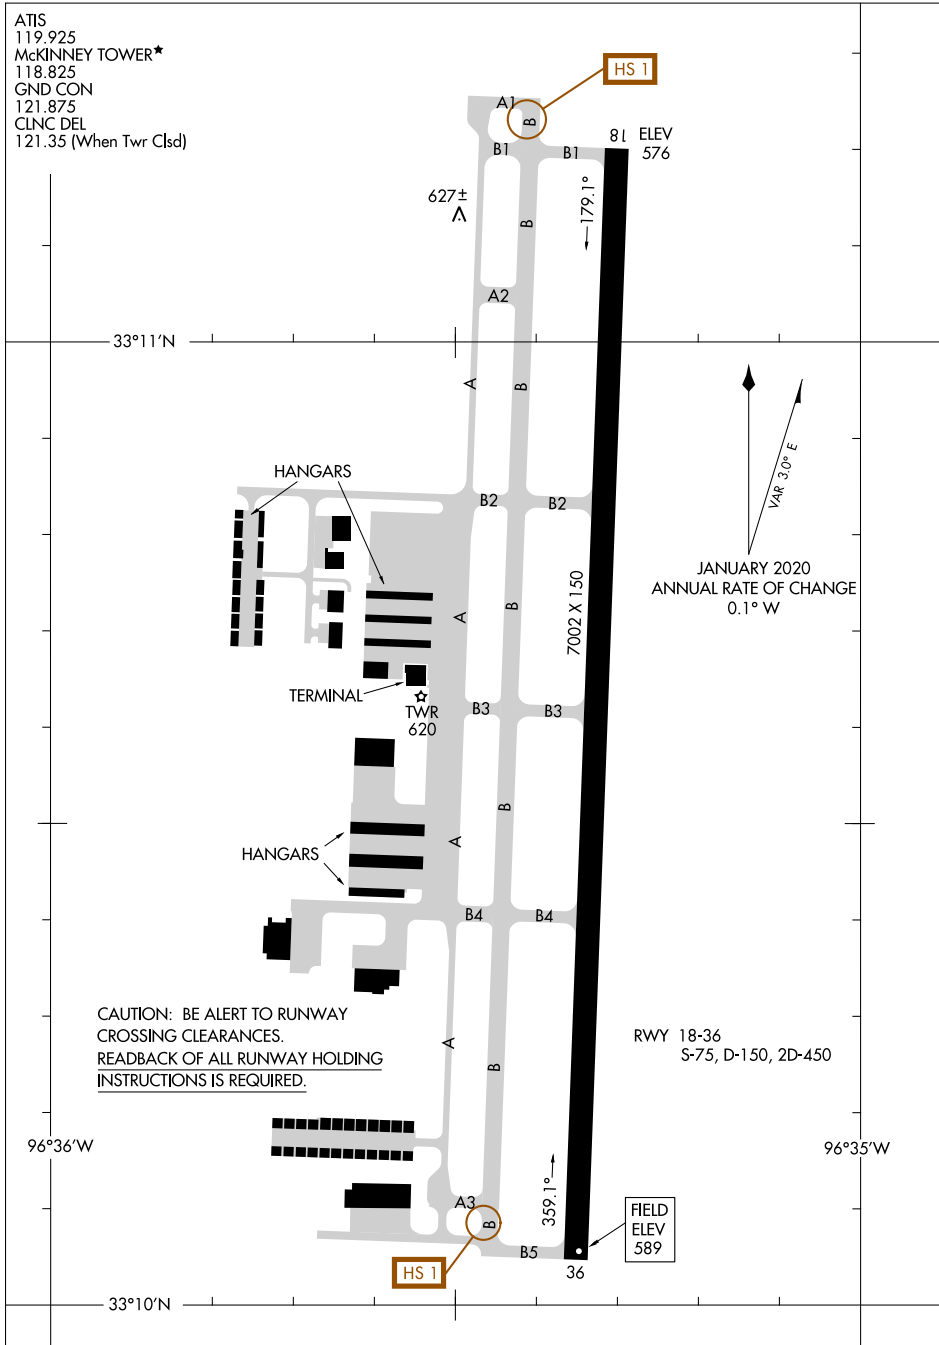

AIRPORT DIAGRAM

AL-6644 (FAA)

MCKINNEY NTL (TKI)
DALLAS, TEXAS

ATIS
 119.925
 MCKINNEY TOWER*
 118.825
 GND CON
 121.875
 CLNC DEL
 121.35 (When Twr Clsd)

SC-2, 09 SEP 2021 to 07 OCT 2021

SC-2, 09 SEP 2021 to 07 OCT 2021

AIRPORT DIAGRAM

DALLAS, TEXAS
MCKINNEY NTL (TKI)