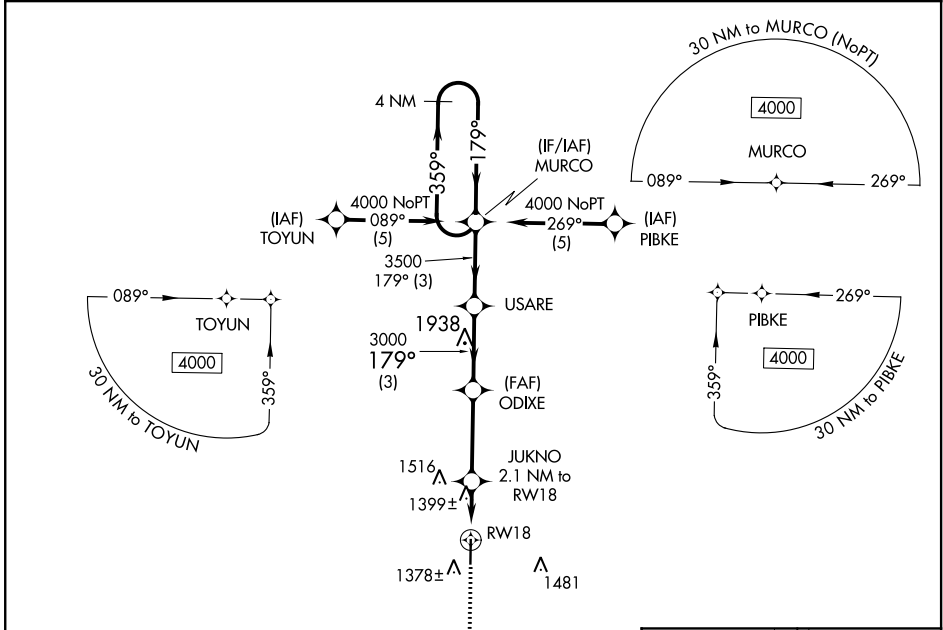

APP CRS	Rwy Idg	5101
179°	TDZE	1227
	Apt Elev	1228

RNAV (GPS) RWY 18

WEST PLAINS RGNL (UNO)

⚠ DME/DME RNP-0.3 NA. Visibility reduction by helicopters NA. When local altimeter setting not received, use Mountain Home, AR altimeter setting and increase clll MDA 140 feet and increase LNAV and Circling Cat C visibility 1/4 mile. When VGSI inop, Straight-in NA at night.

⚠ MISSED APPROACH: Climb to 4000 direct UGATY and hold.

ASOS 123.825	MEMPHIS CENTER 120.075 289.4	UNICOM 122.8 (CTAF)
------------------------	--	-------------------------------

CATEGORY	A	B	C	D
LNAV MDA	1660-1	433 (500-1)	1660-1 1/4 433 (500-1 1/4)	NA
CIRCLING	1700-1	472 (500-1)	1720-1 1/2 492 (500-1 1/2)	NA

NC-3, 09 SEP 2021 to 07 OCT 2021

NC-3, 09 SEP 2021 to 07 OCT 2021