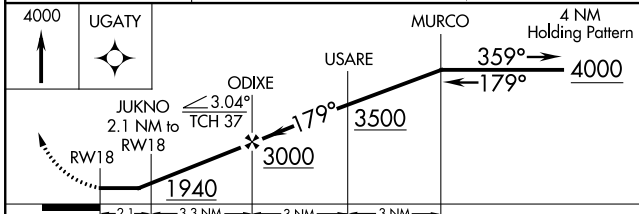

APP CRS	Rwy Idg	5101
179°	TDZE	1227
	Apt Elev	1228

RNAV (GPS) RWY 18

WEST PLAINS RGNL (UNO)

⚠ DME/DME RNP-0.3 NA. Visibility reduction by helicopters NA. When local altimeter setting not received, use Mountain Home, AR altimeter setting and increase clll MDA 140 feet and increase LNAV and Circling Cat C visibility 1/4 mile. When VGSI inop, Straight-in NA at night.

⚠ MISSED APPROACH: Climb to 4000 direct UGATY and hold.

ASOS 123.825	MEMPHIS CENTER 120.075 289.4	UNICOM 122.8 (CTAF)
------------------------	--	-------------------------------

CATEGORY	A	B	C	D
LNAV MDA	1660-1	433 (500-1)	1660-1 1/4 433 (500-1 1/4)	NA
CIRCLING	1700-1	472 (500-1)	1720-1 1/2 492 (500-1 1/2)	NA