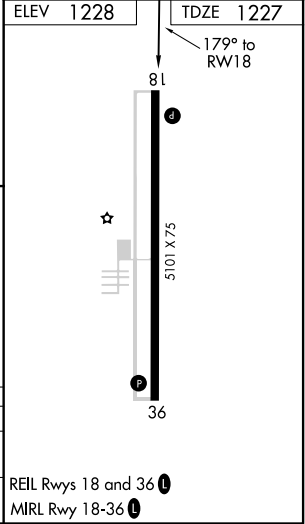

APP CRS	Rwy Idg	5101
179°	TDZE	1227
	Apt Elev	1228

RNAV (GPS) RWY 18

WEST PLAINS RGNL (UNO)

⚠ DME/DME RNP-0.3 NA. Visibility reduction by helicopters NA. When local altimeter setting not received, use Mountain Home, AR altimeter setting and increase clll MDA 140 feet and increase LNAV and Circling Cat C visibility 1/4 mile. When VGSI inop, Straight-in NA at night.

⚠ MISSED APPROACH: Climb to 4000 direct UGATY and hold.

ASOS 123.825	MEMPHIS CENTER 120.075 289.4	UNICOM 122.8 (CTAF)
------------------------	--	-------------------------------

CATEGORY	A	B	C	D
LNAV MDA	1660-1	433 (500-1)	1660-1 1/4 433 (500-1 1/4)	NA
CIRCLING	1700-1	472 (500-1)	1720-1 1/2 492 (500-1 1/2)	NA