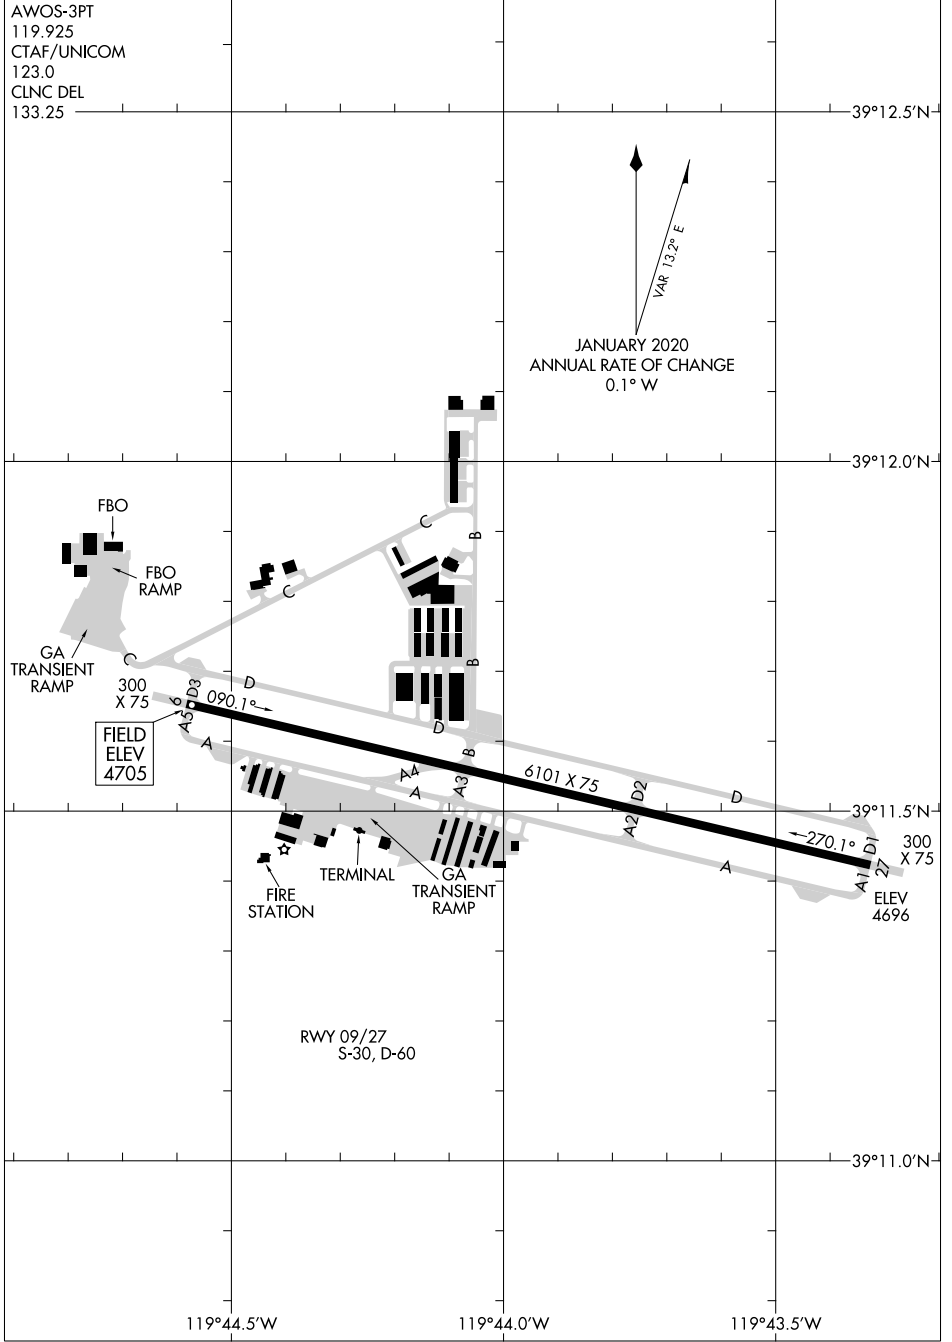

21224

AIRPORT DIAGRAM

AL-6515 (FAA)

CARSON CITY (CXP)
CARSON CITY, NEVADA

SW-4, 09 SEP 2021 to 07 OCT 2021

SW-4, 09 SEP 2021 to 07 OCT 2021

AIRPORT DIAGRAM
21224

CARSON CITY, NEVADA
CARSON CITY (CXP)