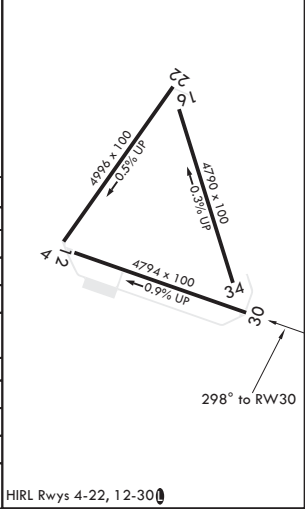

CATEGORY	A	B	C	D
LPV DA*	602-3/4	250	(300-3/4)	
LNAV/VNAV DA	762-1 1/8	410	(400-1 1/8)	
LNAV MDA	740-1 388	(400-1)	740-1 1/8 388	(400-1 1/8)
C CIRCLING**	860-1 484 (500-1)	880-1 504 (600-1)	980-1 1/4 604 (700-1 1/4)	1020-2 644 (700-2)
SIMMONS AAF ALTIMETER MINIMUMS				
LPV DA	686-1	334	(400-1)	
LNAV/VNAV DA	846-1 3/8	494	(500-1 3/8)	
LNAV MDA	820-1 468	(500-1)	820-1 1/8 468	(500-1 1/8)
C CIRCLING**	960-1 584	(600-1)	1060-2 684 (700-2)	1100-2 1/4 724 (800-2 1/4)

CAMP MACKALL, NORTH CAROLINA 35°02'N - 79°30'W MACKALL AAF (KHFF)

Orig 17JUN21
TERPS

RNAV (GPS) RWY 30

SE-2, 09 SEP 2021 to 07 OCT 2021

SE-2, 09 SEP 2021 to 07 OCT 2021