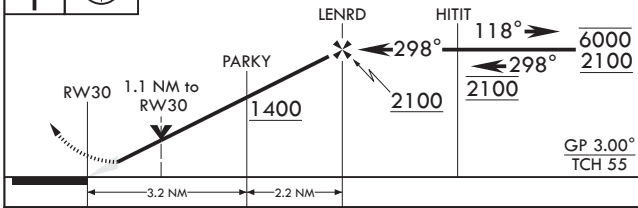

CATEGORY	A	B	C	D
LPV DA*	602-3/4	250	(300-3/4)	
LNAV/VNAV DA	762-1 1/8	410	(400-1 1/8)	
LNAV MDA	740-1 388	(400-1)	740-1 1/8 388	(400-1 1/8)
C CIRCLING**	860-1 484 (500-1)	880-1 504 (600-1)	980-1 1/4 604 (700-1 1/4)	1020-2 644 (700-2)
SIMMONS AAF ALTIMETER MINIMUMS				
LPV DA	686-1	334	(400-1)	
LNAV/VNAV DA	846-1 3/8	494	(500-1 3/8)	
LNAV MDA	820-1 468	(500-1)	820-1 1/8 468	(500-1 1/8)
C CIRCLING**	960-1 584	(600-1)	1060-2 684 (700-2)	1100-2 1/4 724 (800-2 1/4)

CAMP MACKALL, NORTH CAROLINA 35°02'N - 79°30'W MACKALL AAF (KHFF)

Orig 17JUN21
TERPS

RNAV (GPS) RWY 30

SE-2, 09 SEP 2021 to 07 OCT 2021

SE-2, 09 SEP 2021 to 07 OCT 2021