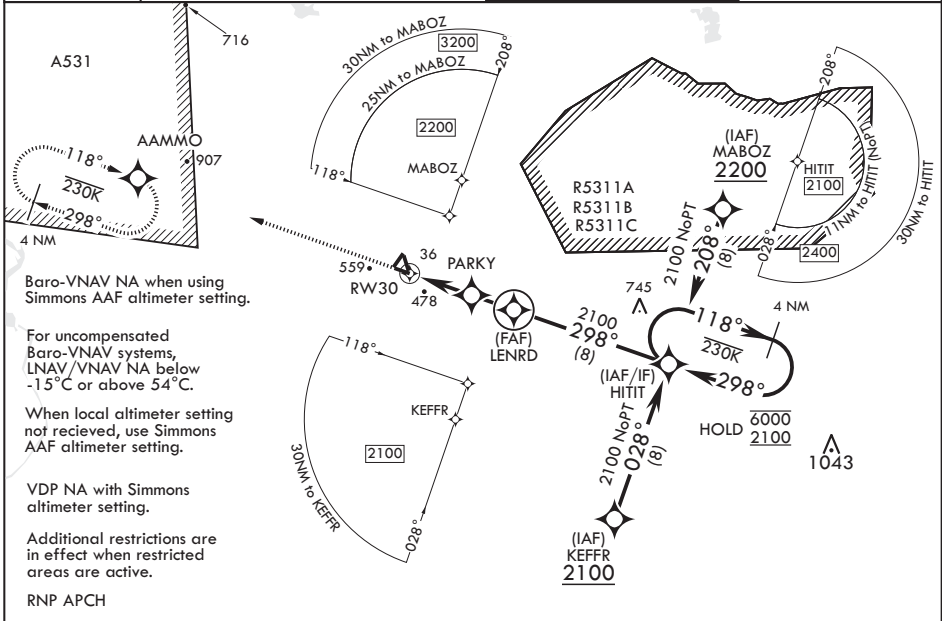

# RNAV (GPS) RWY 30

WAAS CH 51219 W30A	APCH CRS 298°	Rwy ldg TDZE Arprt Elev	4794 352 376
--------------------------	------------------	-------------------------------	--------------------

AL-6315 (USA)

MACKALL AAF (KHFF)

**V** \* When tower closed, increase vis to 1 mile.  
 \*\* Circling NA to RWYs 4,16,22, and 34.  
 MISSED APPROACH: Climb to 2400 direct AAMMO and hold.

D-ATIS 141.4	FAYETTEVILLE APP CON/DEP CON 127.8 343.725	TOWER* 121.0 (CTAF) 254.4	GND CON 128.35 251.05
-----------------	---	------------------------------	--------------------------

# RNAV (GPS) RWY 30

SE-2, 09 SEP 2021 to 07 OCT 2021

SE-2, 09 SEP 2021 to 07 OCT 2021