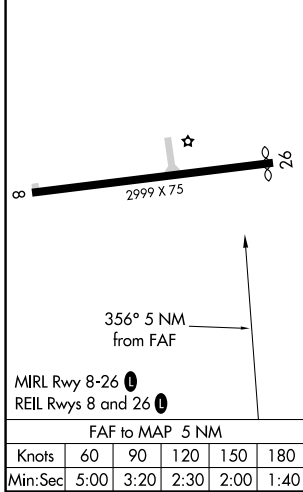

CATEGORY	A	B	C	D
CIRCLING	660-1	651 (700-1)	NA	
NEW ORLEANS INTL (MOISANT FIELD) ALTIMETER SETTING MINIMUMS				
CIRCLING	760-1	760-1½	NA	
	751 (800-1)	751 (800-1½)		

SC-4, 09 SEP 2021 to 07 OCT 2021

SC-4, 09 SEP 2021 to 07 OCT 2021