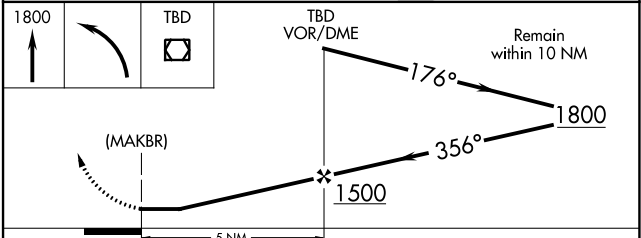

▽ Obtain local altimeter on CTAF; if not received, use New Orleans Intl (Moisant Field) altimeter setting.

△NA MISSED APPROACH: Climb to 1800 then left turn direct TBD VOR/DME.

NEW ORLEANS APP CON **118.9 256.9**

UNICOM **122.8** (CTAF) **0**

IAF
TIBBY
112.0 TBD
Chan 57

ELEV **9**

CATEGORY	A	B	C	D
CIRCLING	660-1	651 (700-1)	NA	
NEW ORLEANS INTL (MOISANT FIELD) ALTIMETER SETTING MINIMUMS				
CIRCLING	760-1	760-1½	NA	
	751 (800-1)	751 (800-1½)		