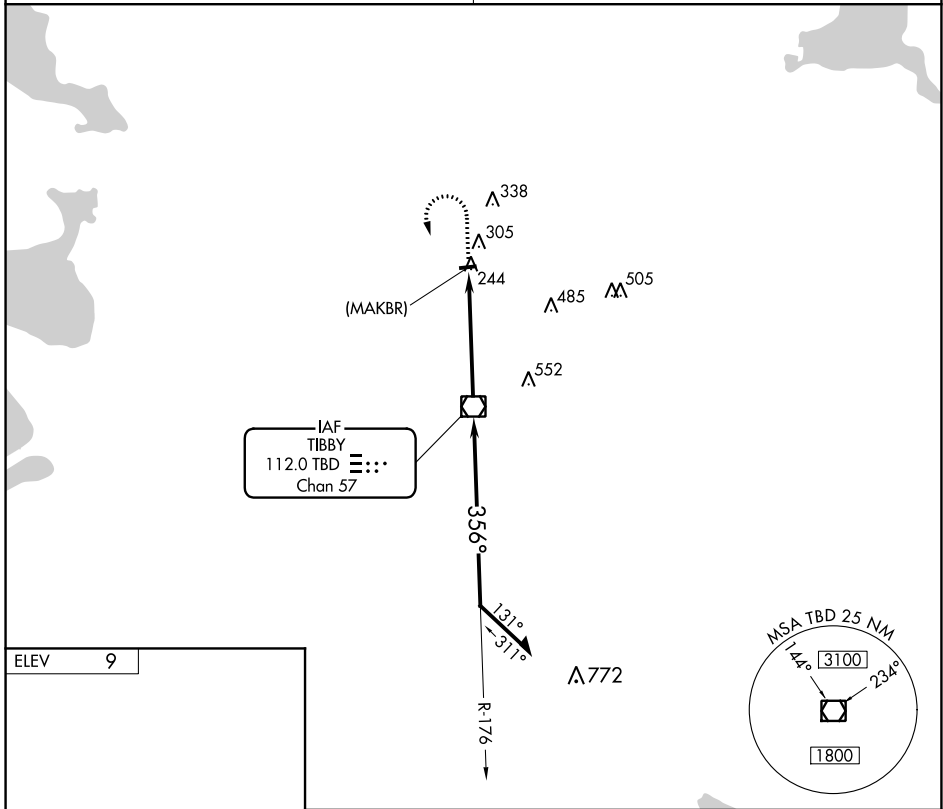

VOR/DME TBD 112.0 Chan 57	APP CRS 356°	Rwy Idg TDZE Apt Elev	N/A N/A 9
---	------------------------	-----------------------------	--------------------------------------

VOR or GPS-A

THIBODAUX MUNI (L83)

▽ Obtain local altimeter on CTAF; if not received, use New Orleans Intl (Moisant Field) altimeter setting.

△NA MISSED APPROACH: Climb to 1800 then left turn direct TBD VOR/DME.

NEW ORLEANS APP CON **118.9 256.9**

UNICOM **122.8** (CTAF) **0**

IAF
TIBBY
112.0 TBD
Chan 57

ELEV **9**

CATEGORY	A	B	C	D
CIRCLING	660-1	651 (700-1)	NA	
NEW ORLEANS INTL (MOISANT FIELD) ALTIMETER SETTING MINIMUMS				
CIRCLING	760-1	760-1½	NA	
	751 (800-1)	751 (800-1½)		

SC-4, 09 SEP 2021 to 07 OCT 2021

SC-4, 09 SEP 2021 to 07 OCT 2021