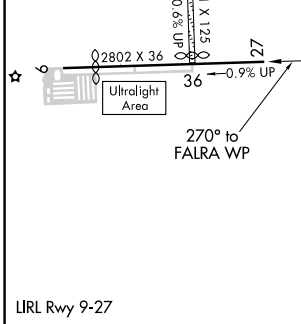

APP CRS 270°	Rwy Idg TDZE Apt Elev	N/A N/A 875
------------------------	-----------------------------	--

RNAV (GPS)-B

GALT FLD (10C)

<p>▼ Use Waukegan Rgnl altimeter setting. ▲ NA GPS or RNP-0.3 Required. DME/DME RNP-0.3 NA.</p>	<p>MISSED APPROACH: Climb to 2000, then climbing left turn to 3000 direct HADAK WP and hold.</p>
---	--

<p>CHICAGO APP CON 120.55 306.925</p>	<p>UNICOM 122.8 (CTAF)</p>
--	---------------------------------------

CATEGORY	A	B	C	D
CIRCLING	1480-1	605 (700-1)	1480-1 ³ / ₄ 605 (700-1 ³ / ₄)	NA

EC-3, 09 SEP 2021 to 07 OCT 2021