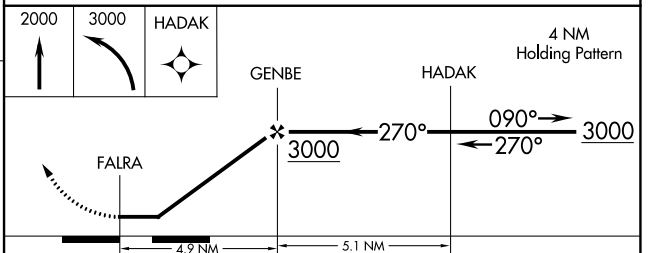

APP CRS 270°	Rwy Idg TDZE Apt Elev	N/A N/A 875

RNAV (GPS)-B

GALT FLD (10C)

▼ Use Waukegan Rgnl altimeter setting. ▲ NA GPS or RNP-0.3 Required. DME/DME RNP-0.3 NA.	MISSED APPROACH: Climb to 2000, then climbing left turn to 3000 direct HADAK WP and hold.

CHICAGO APP CON 120.55 306.925	UNICOM 122.8 (CTAF)

CATEGORY	A	B	C	D
CIRCLING	1480-1	605 (700-1)	1480-1³/₄ 605 (700-1³/₄)	NA

EC-3, 09 SEP 2021 to 07 OCT 2021

EC-3, 09 SEP 2021 to 07 OCT 2021