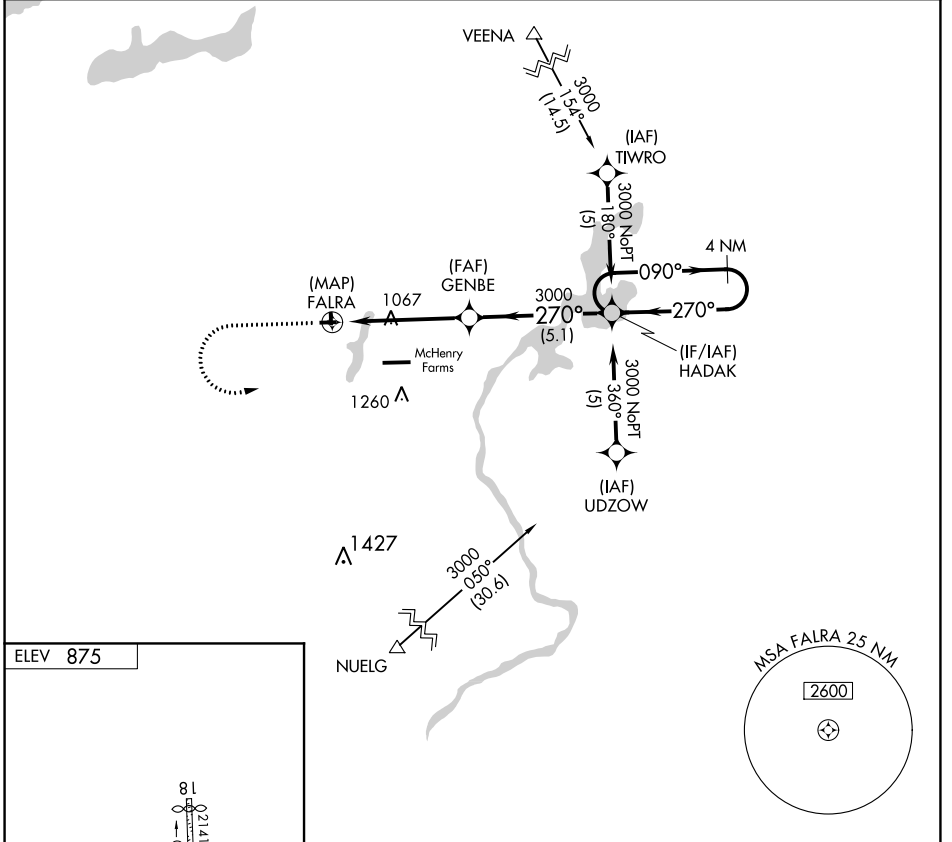

APP CRS 270°	Rwy Idg TDZE Apt Elev	N/A N/A 875
------------------------	-----------------------------	--

RNAV (GPS)-B

GALT FLD (10C)

<p>▼ Use Waukegan Rgnl altimeter setting. ▲ NA GPS or RNP-0.3 Required. DME/DME RNP-0.3 NA.</p>	<p>MISSED APPROACH: Climb to 2000, then climbing left turn to 3000 direct HADAK WP and hold.</p>
---	--

<p>CHICAGO APP CON 120.55 306.925</p>	<p>UNICOM 122.8 (CTAF)</p>
--	---------------------------------------

CATEGORY	A	B	C	D
CIRCLING	1480-1	605 (700-1)	1480-1 ³ / ₄ 605 (700-1 ³ / ₄)	NA

EC-3, 09 SEP 2021 to 07 OCT 2021

EC-3, 09 SEP 2021 to 07 OCT 2021