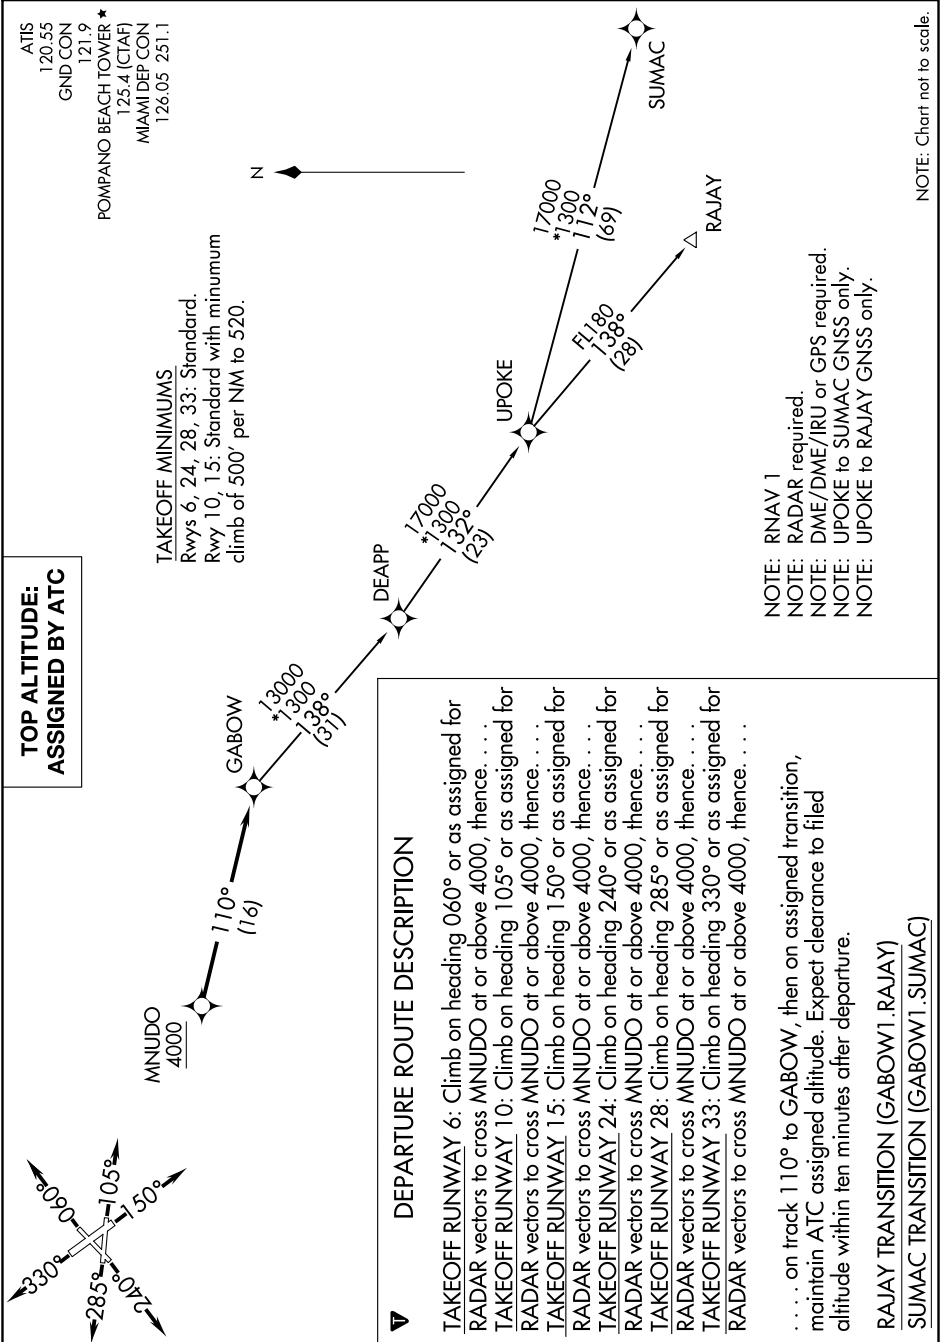

GABOW ONE DEPARTURE (RNAV)

SE-3, 09 SEP 2021 to 07 OCT 2021

NOTE: Chart not to scale.

- NOTE: RNAV 1
- NOTE: RADAR required.
- NOTE: DME/DME/IRU or GPS required.
- NOTE: UPOKE to SUMAC GNSS only.
- NOTE: UPOKE to RAJAY GNSS only.

SE-3, 09 SEP 2021 to 07 OCT 2021