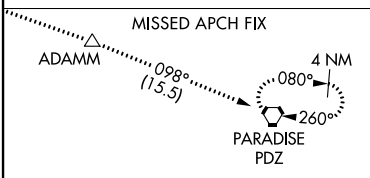

CATEGORY	A	B	C	D
CIRCLING	800-1 504 (600-1)	960-1 664 (700-1)	1140-2½ 844 (900-2½)	1140-2¾ 844 (900-2¾)