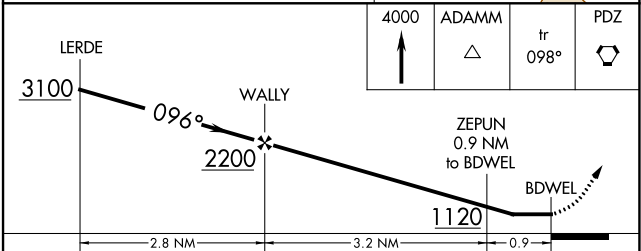

APP CRS	Rwy Idg	N/A
096°	TDZE	N/A
	Apt Elev	296

RNAV (GPS)-B

SAN GABRIEL VALLEY (EMT)

RNP APCH.		MISSED APPROACH: Climb to 4000 direct ADAMM and on track 098° to PDZ VORTAC and hold.		
NA Circling Rwy 1 NA at night.				

SW-3, 09 SEP 2021 to 07 OCT 2021

SW-3, 09 SEP 2021 to 07 OCT 2021

CATEGORY	A	B	C	D
CIRCLING	800-1 504 (600-1)	960-1 664 (700-1)	1140-2½ 844 (900-2½)	1140-2¾ 844 (900-2¾)