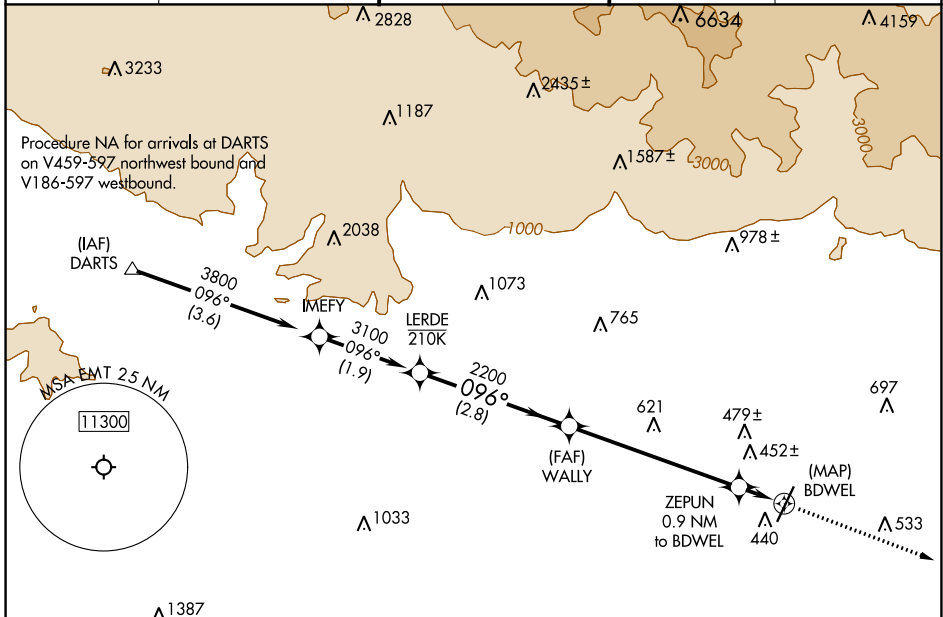

APP CRS	Rwy Idg	N/A
096°	TDZE	N/A
	Apt Elev	296

RNAV (GPS)-B

SAN GABRIEL VALLEY (EMT)

RNP APCH.		MISSED APPROACH: Climb to 4000 direct ADAMM and on track 098° to PDZ VORTAC and hold.		
NA Circling Rwy 1 NA at night.				

SW-3, 09 SEP 2021 to 07 OCT 2021

SW-3, 09 SEP 2021 to 07 OCT 2021

CATEGORY	A	B	C	D
CIRCLING	800-1 504 (600-1)	960-1 664 (700-1)	1140-2½ 844 (900-2½)	1140-2¾ 844 (900-2¾)