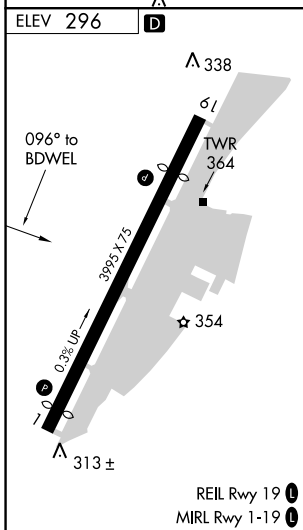

APP CRS	Rwy Idg	N/A
096°	TDZE	N/A
	Apt Elev	296

RNAV (GPS)-B

SAN GABRIEL VALLEY (EMT)

RNP APCH.		MISSED APPROACH: Climb to 4000 direct ADAMM and on track 098° to PDZ VORTAC and hold.		
NA Circling Rwy 1 NA at night.				

SW-3, 09 SEP 2021 to 07 OCT 2021

SW-3, 09 SEP 2021 to 07 OCT 2021

CATEGORY	A	B	C	D
CIRCLING	800-1 504 (600-1)	960-1 664 (700-1)	1140-2½ 844 (900-2½)	1140-2¾ 844 (900-2¾)