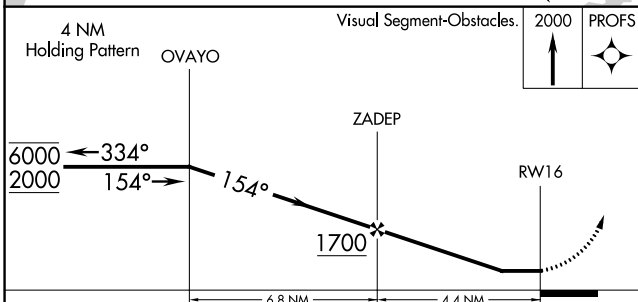

RNAV (GPS)-A

CAMBRIDGE-DORCHESTER RGNL (CGE)

APP CRS	Rwy Idg	N/A
154°	TDZE	N/A
	Apt Elev	20

RNP APCH.		MISSED APPROACH: Climb to 2000 direct PROFS and hold.
▼ Circling Rwy 16 NA at night. ▲ Rwy 16 helicopter visibility reduction below 1 SM NA.		

AWOS-3 120.675	PATUXENT APP CON ★ 121.0 250.3	UNICOM 122.7 (CTAF)	121.9 0

CATEGORY	A	B	C	D
◻ CIRCLING	740-1	720 (800-1)	740-2 720 (800-2)	780-2½ 760 (800-2½)