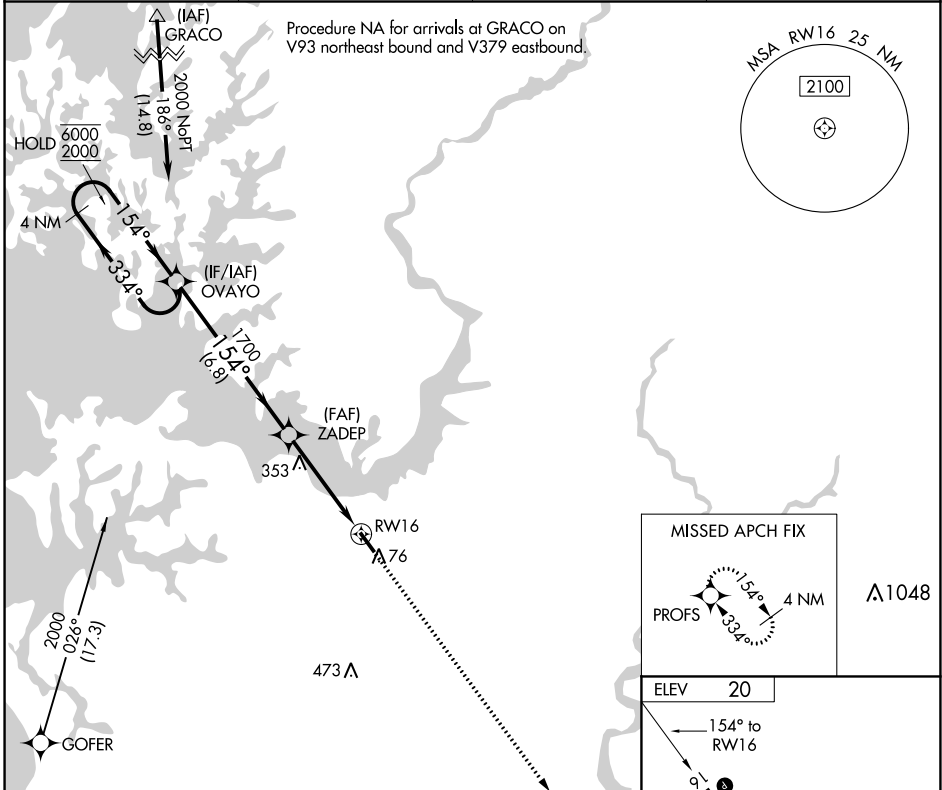

# RNAV (GPS)-A

CAMBRIDGE-DORCHESTER RGNL (CGE)

APP CRS	Rwy Idg	N/A
154°	TDZE	N/A
	Apt Elev	20

RNP APCH.		MISSED APPROACH: Climb to 2000 direct PROFS and hold.
<p>▼ Circling Rwy 16 NA at night.</p> <p>▲ Rwy 16 helicopter visibility reduction below 1 SM NA.</p>		

AWOS-3 <b>120.675</b>	PATUXENT APP CON ★ <b>121.0 250.3</b>	UNICOM <b>122.7 (CTAF)</b>	<b>121.9 0</b>
--------------------------	--	-------------------------------	----------------

CATEGORY	A	B	C	D
◻ CIRCLING	740-1	720 (800-1)	740-2 720 (800-2)	780-2½ 760 (800-2½)

NE-3, 09 SEP 2021 to 07 OCT 2021

NE-3, 09 SEP 2021 to 07 OCT 2021