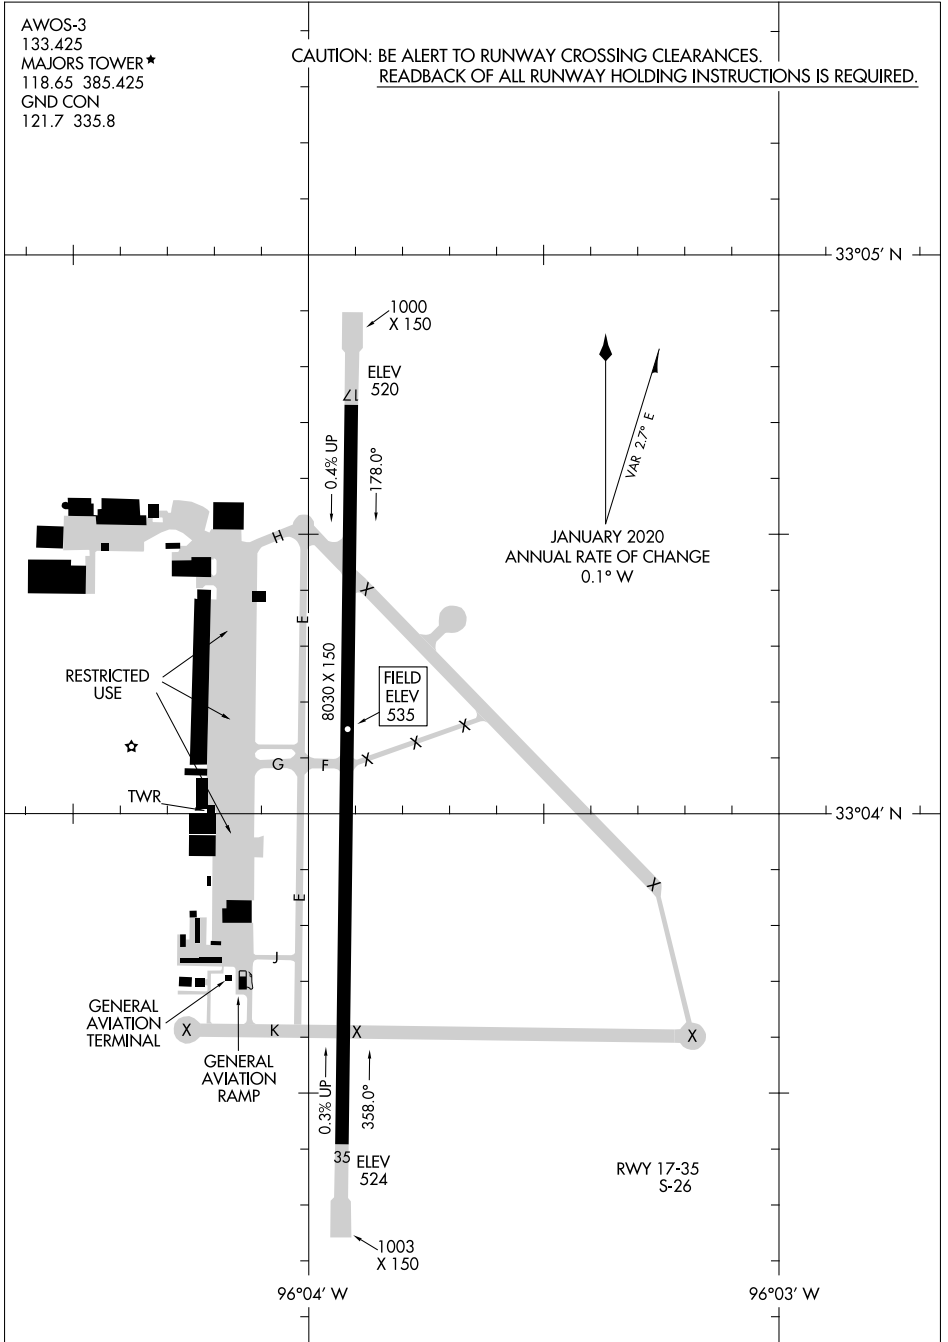

# AIRPORT DIAGRAM

AL-5138 (FAA)

MAJORS (GVT)  
GREENVILLE, TEXAS

AWOS-3  
133.425  
MAJORS TOWER ★  
118.65 385.425  
GND CON  
121.7 335.8

CAUTION: BE ALERT TO RUNWAY CROSSING CLEARANCES.  
READBACK OF ALL RUNWAY HOLDING INSTRUCTIONS IS REQUIRED.

SC-2, 09 SEP 2021 to 07 OCT 2021

SC-2, 09 SEP 2021 to 07 OCT 2021

# AIRPORT DIAGRAM

GREENVILLE, TEXAS  
MAJORS (GVT)