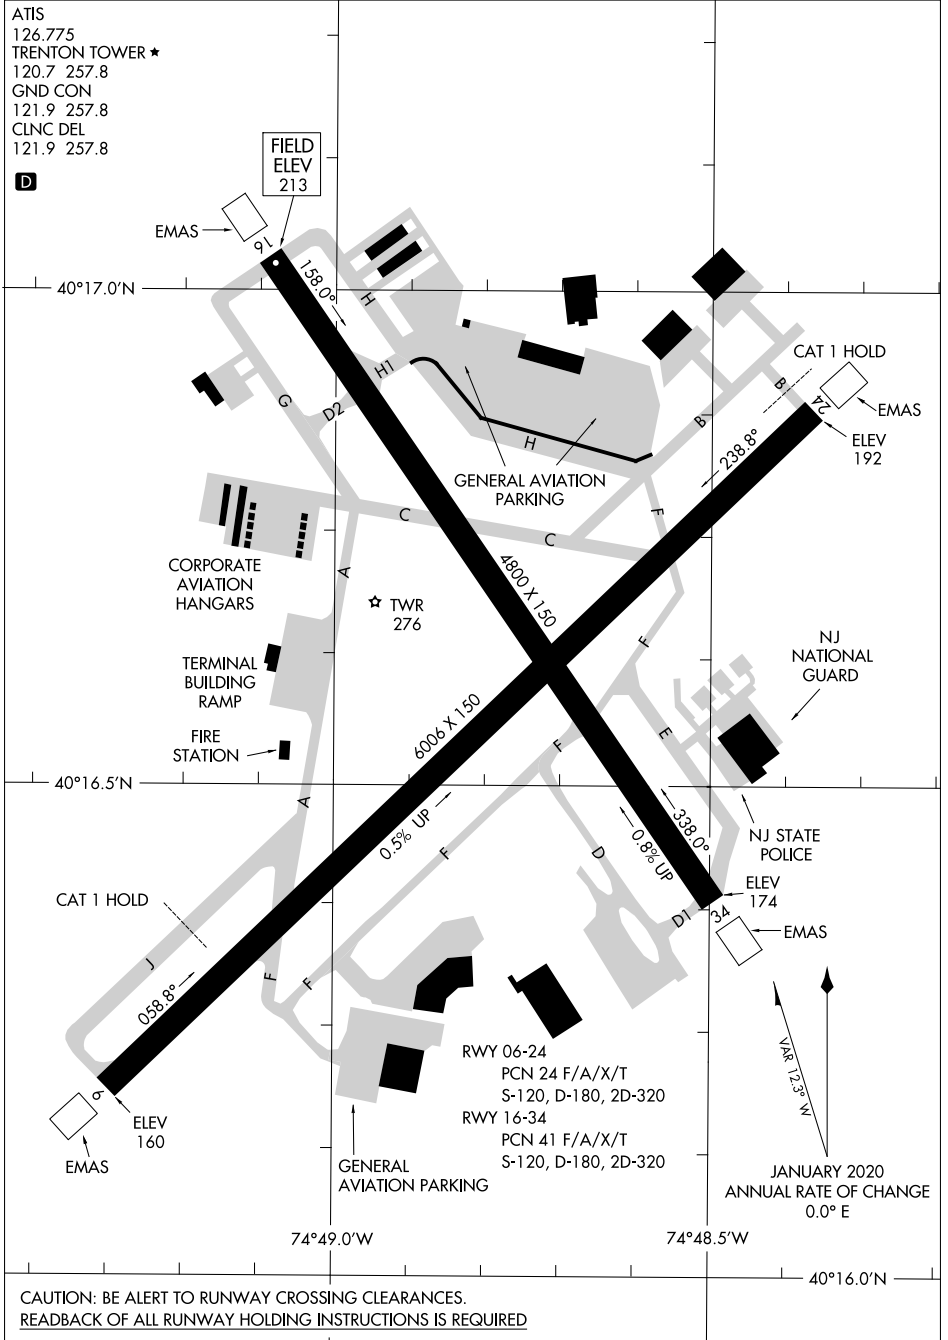

AIRPORT DIAGRAM

AL-982 (FAA)

TRENTON MERCER (TTN)
TRENTON, NEW JERSEY

ATIS
126.775
TRENTON TOWER ★
120.7 257.8
GND CON
121.9 257.8
CLNC DEL
121.9 257.8

D

NE-2, 09 SEP 2021 to 07 OCT 2021

NE-2, 09 SEP 2021 to 07 OCT 2021

CAUTION: BE ALERT TO RUNWAY CROSSING CLEARANCES.
READBACK OF ALL RUNWAY HOLDING INSTRUCTIONS IS REQUIRED

AIRPORT DIAGRAM

TRENTON, NEW JERSEY
TRENTON MERCER (TTN)