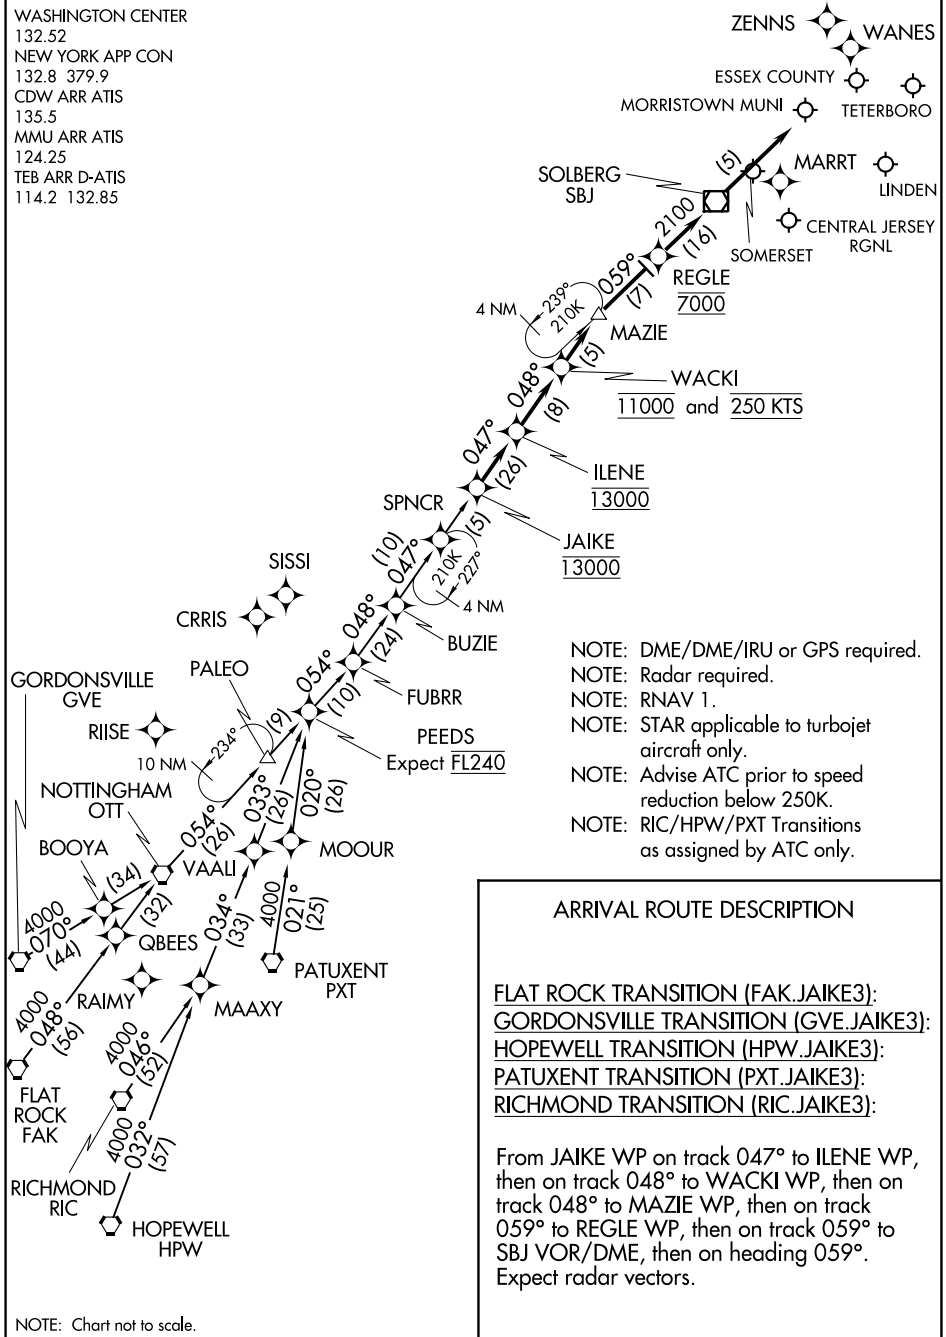

JAIKE THREE ARRIVAL (RNAV)

TETERBORO, NEW JERSEY

WASHINGTON CENTER
 132.52
 NEW YORK APP CON
 132.8 379.9
 CDW ARR ATIS
 135.5
 MMU ARR ATIS
 124.25
 TEB ARR D-ATIS
 114.2 132.85

NE-2, 09 SEP 2021 to 07 OCT 2021

NE-2, 09 SEP 2021 to 07 OCT 2021

NOTE: Chart not to scale.

JAIKE THREE ARRIVAL (RNAV)

TETERBORO, NEW JERSEY