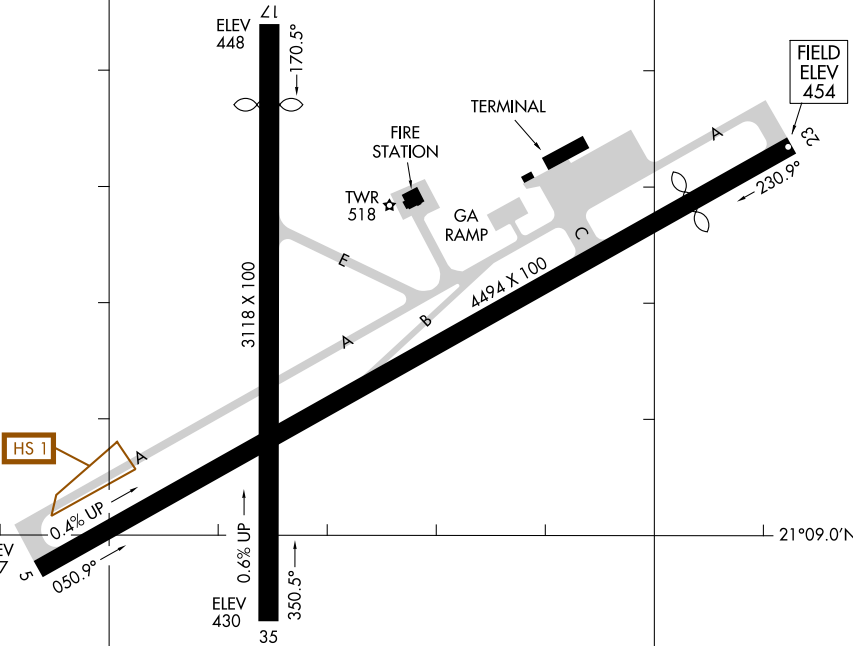

21112

AIRPORT DIAGRAM

MOLOKAI (MKK) (PHMK)
KAUNAKAKAI, HAWAII

AL-759 (FAA)

ATIS
128.2
MOLOKAI TOWER ★
125.7 306.2
GND CON
121.9

21°09.5'N

PAC: 12 AUG 2021 to 07 OCT 2021

PAC: 12 AUG 2021 to 07 OCT 2021

RWY 05-23
PCN 28 F/A/W/T
S-30, D-48
RWY 17-35
PCN 4 F/B/W/T
S-13

CAUTION: BE ALERT TO RUNWAY CROSSING CLEARANCES.
READBACK OF ALL RUNWAY HOLDING INSTRUCTIONS IS REQUIRED.

157°06.0'W

157°05.5'W

AIRPORT DIAGRAM