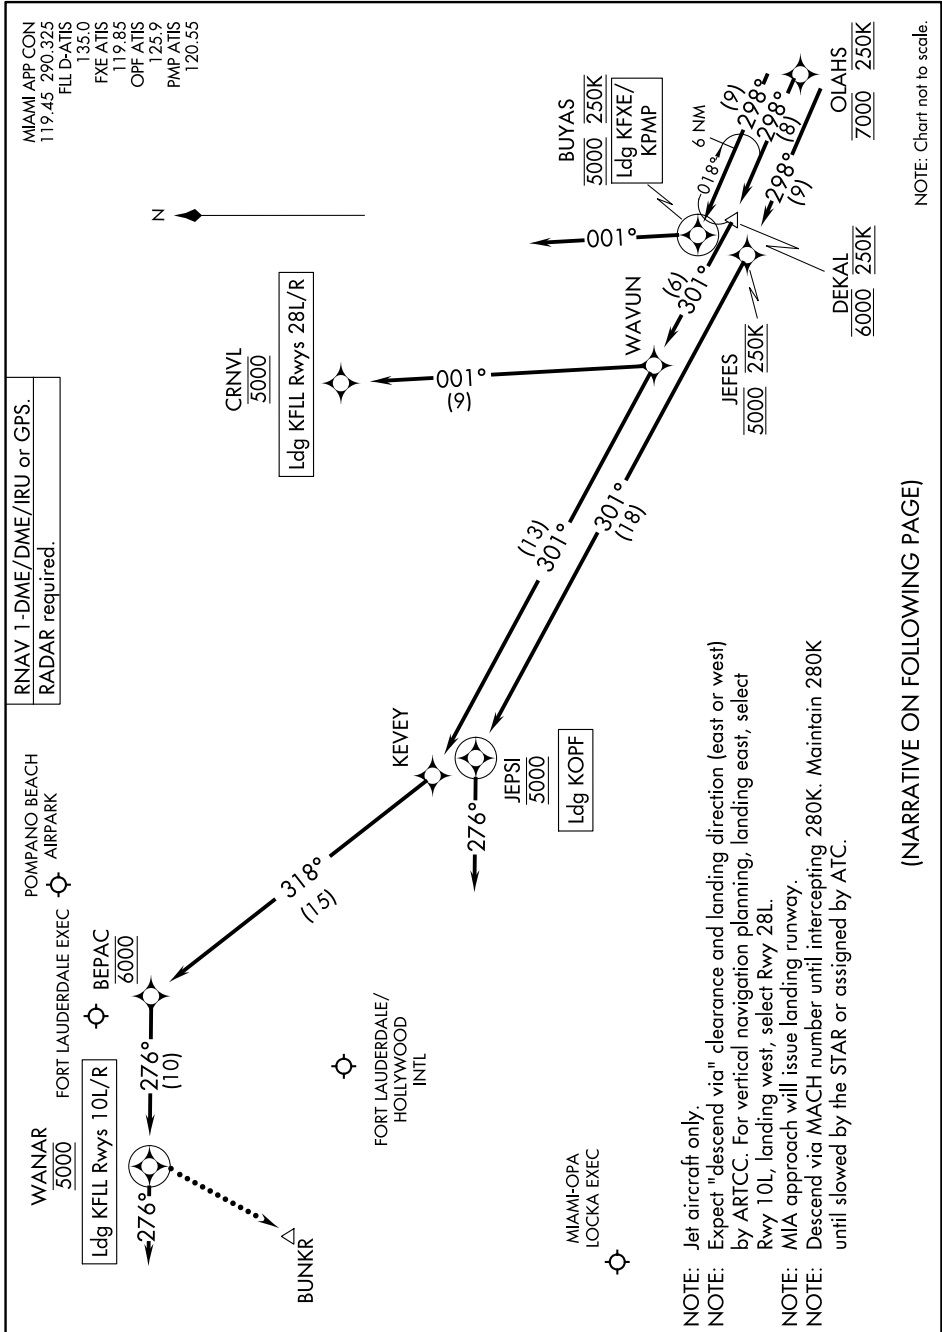

OLAHS ONE ARRIVAL (RNAV) Arrival Routes

FORT LAUDERDALE, FLORIDA

SE-3, 09 SEP 2021 to 07 OCT 2021

OLAHS ONE ARRIVAL (RNAV) Arrival Routes

FORT LAUDERDALE, FLORIDA

(NARRATIVE ON FOLLOWING PAGE)

SE-3, 09 SEP 2021 to 07 OCT 2021