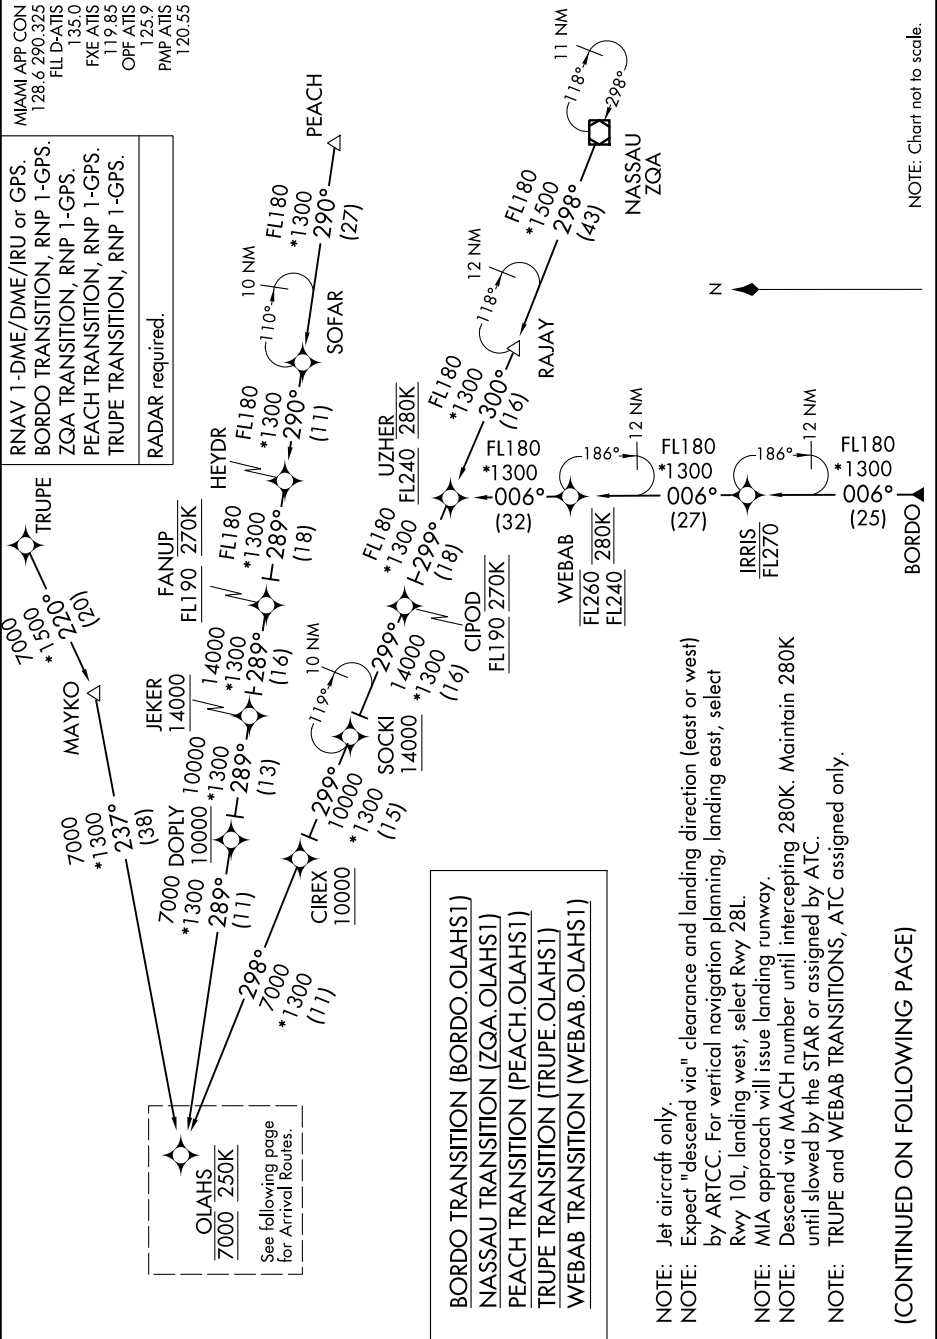

OLAHS ONE ARRIVAL (RNAV) Transition Routes

FORT LAUDERDALE, FLORIDA

SE-3, 09 SEP 2021 to 07 OCT 2021

SE-3, 09 SEP 2021 to 07 OCT 2021