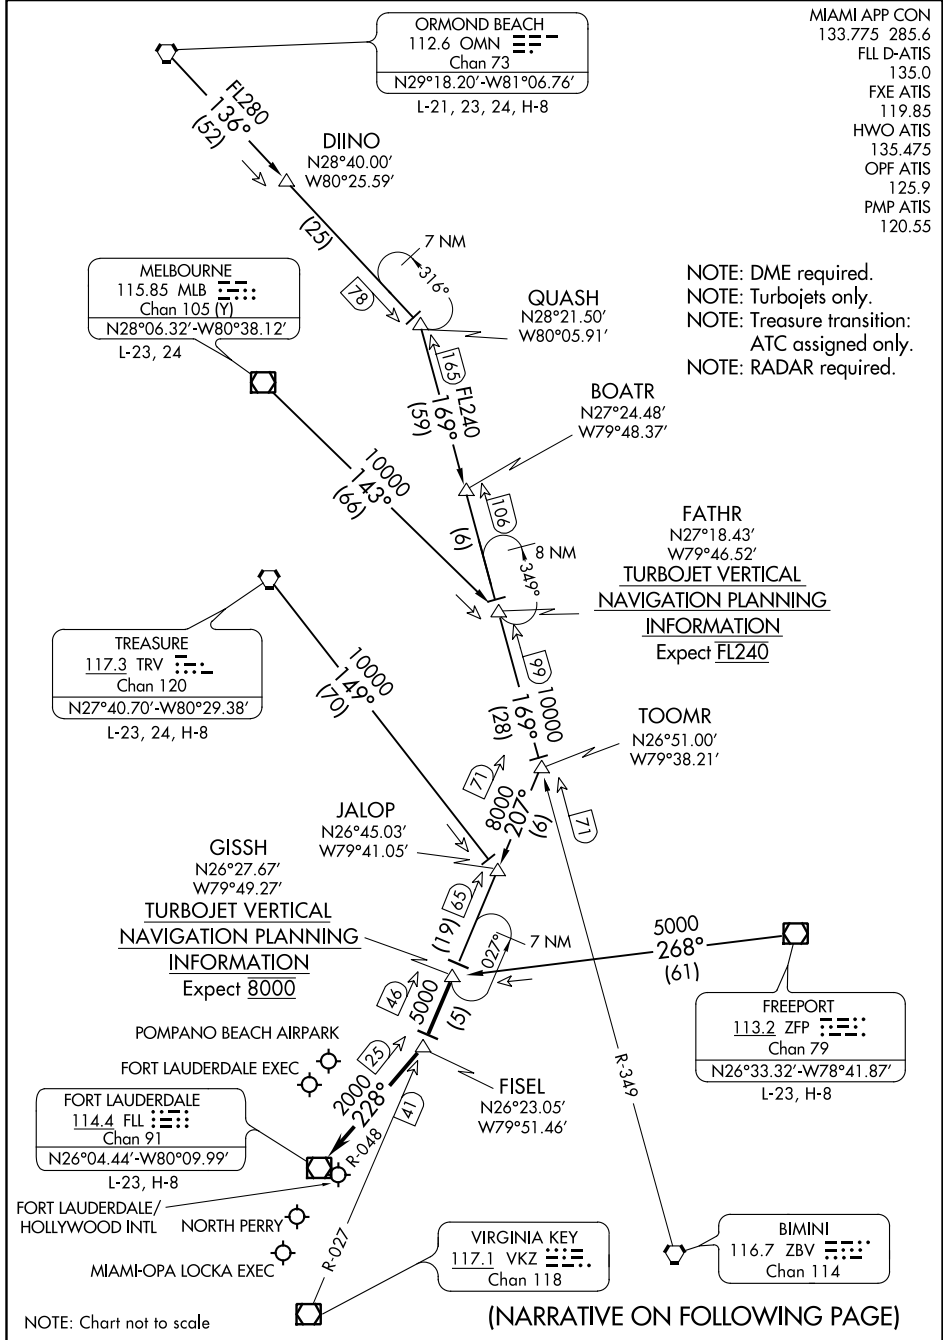

GISSH FIVE ARRIVAL

FORT LAUDERDALE, FLORIDA

MIAMI APP CON  
133.775 285.6  
FLL D-ATIS  
135.0  
FXE ATIS  
119.85  
HWO ATIS  
135.475  
OPF ATIS  
125.9  
PMP ATIS  
120.55

NOTE: DME required.  
NOTE: Turbojets only.  
NOTE: Treasure transition:  
ATC assigned only.  
NOTE: RADAR required.

FATHR  
N27°18.43'  
W79°46.52'  
**TURBOJET VERTICAL  
NAVIGATION PLANNING  
INFORMATION**  
Expect FL240

GISSH  
N26°27.67'  
W79°49.27'  
**TURBOJET VERTICAL  
NAVIGATION PLANNING  
INFORMATION**  
Expect 8000

(NARRATIVE ON FOLLOWING PAGE)

NOTE: Chart not to scale

SE-3, 09 SEP 2021 to 07 OCT 2021

SE-3, 09 SEP 2021 to 07 OCT 2021