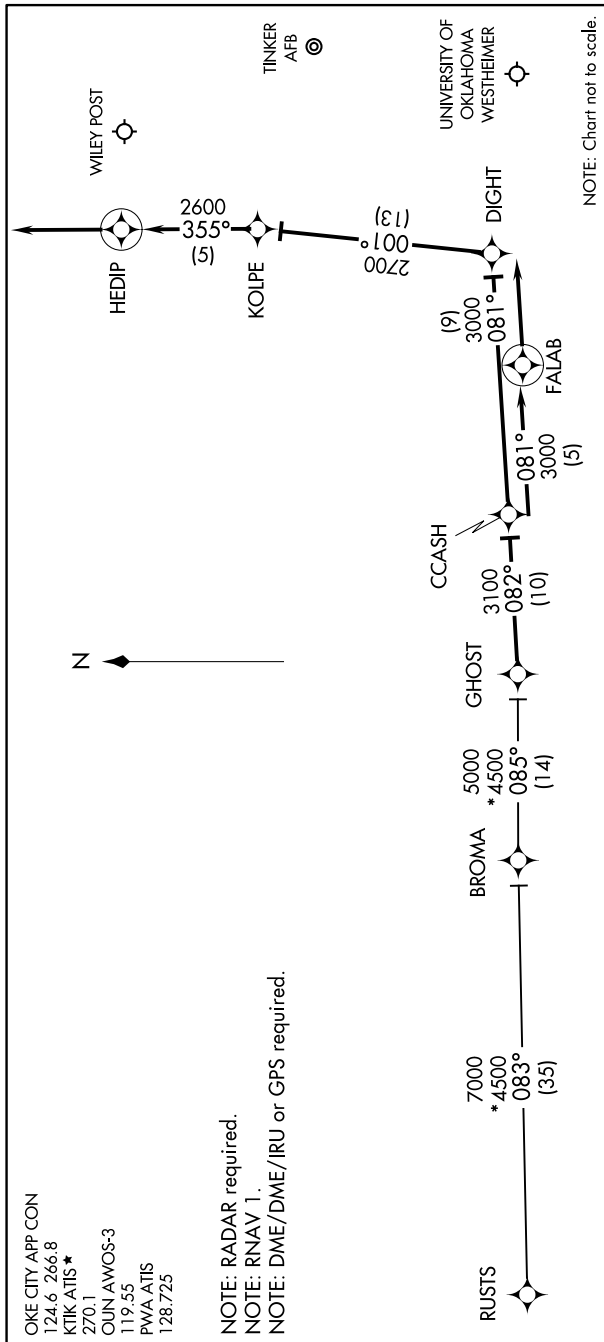

# CCASH ONE ARRIVAL (RNAV)

OKLAHOMA CITY, OKLAHOMA

SC-1, 09 SEP 2021 to 07 OCT 2021

### ARRIVAL ROUTE DESCRIPTION

BROMA TRANSITION (BROMA.CCASH1):  
RUSTS TRANSITION (RUSTS.CCASH1):

From GHOST on track 082° to CCASH.

LANDING OUN/KTIK: From CCASH on track 081° to FALAB, then on track 081°. Expect radar vectors to final approach course.

LANDING PWA RW17L: From CCASH on track 081° to DIGHT, then on track 001° to KOLOPE, then on track 355° to HEDIP, then on track 355°. Expect radar vectors to final approach course.

LANDING PWA RW35R: From CCASH on track 081° to FALAB, then on track 081°. Expect radar vectors to final approach course.