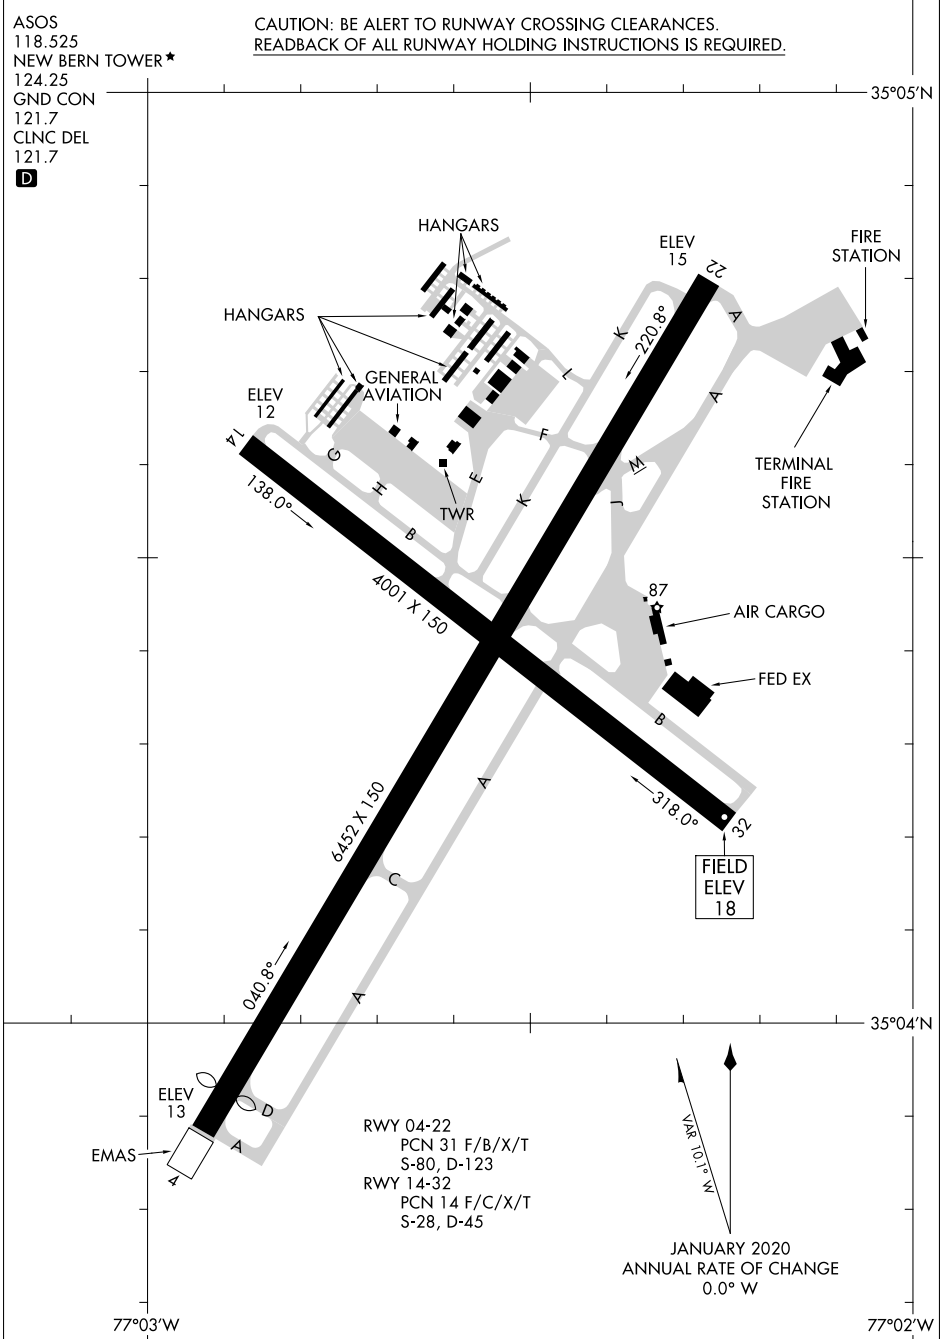

21112

AIRPORT DIAGRAM

COASTAL CAROLINA RGNL (EWN)
NEW BERN, NORTH CAROLINA

AL-670 (FAA)

ASOS
118.525
NEW BERN TOWER ★
124.25
GND CON
121.7
CLNC DEL
121.7
D

CAUTION: BE ALERT TO RUNWAY CROSSING CLEARANCES.
READBACK OF ALL RUNWAY HOLDING INSTRUCTIONS IS REQUIRED.

SE-2, 09 SEP 2021 to 07 OCT 2021

SE-2, 09 SEP 2021 to 07 OCT 2021

AIRPORT DIAGRAM

21112

NEW BERN, NORTH CAROLINA
COASTAL CAROLINA RGNL (EWN)