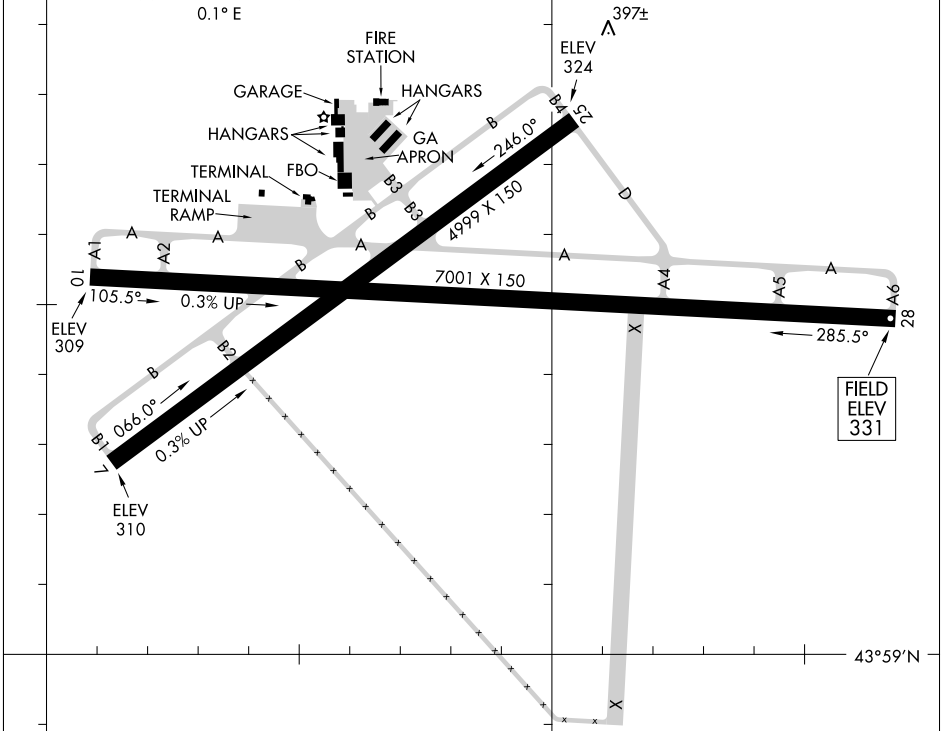

# AIRPORT DIAGRAM

AL-666 (FAA)

WATERTOWN INTL (ART)  
WATERTOWN, NEW YORK

ASOS  
132.325  
CTAF/UNICOM  
123.0  
CLNC DEL  
120.8

VAR 12.5° W

JANUARY 2020  
ANNUAL RATE OF CHANGE  
0.1° E

44°00'N

NE-2, 09 SEP 2021 to 07 OCT 2021

NE-2, 09 SEP 2021 to 07 OCT 2021

RWY 07-25  
 PCN 41 F/C/X/T  
 S-105, D-147, 2D-244

RWY 10-28  
 PCN 43 F/C/X/T  
 S-109, D-154, 2D-254

76°02'W

76°01'W

43°59'N