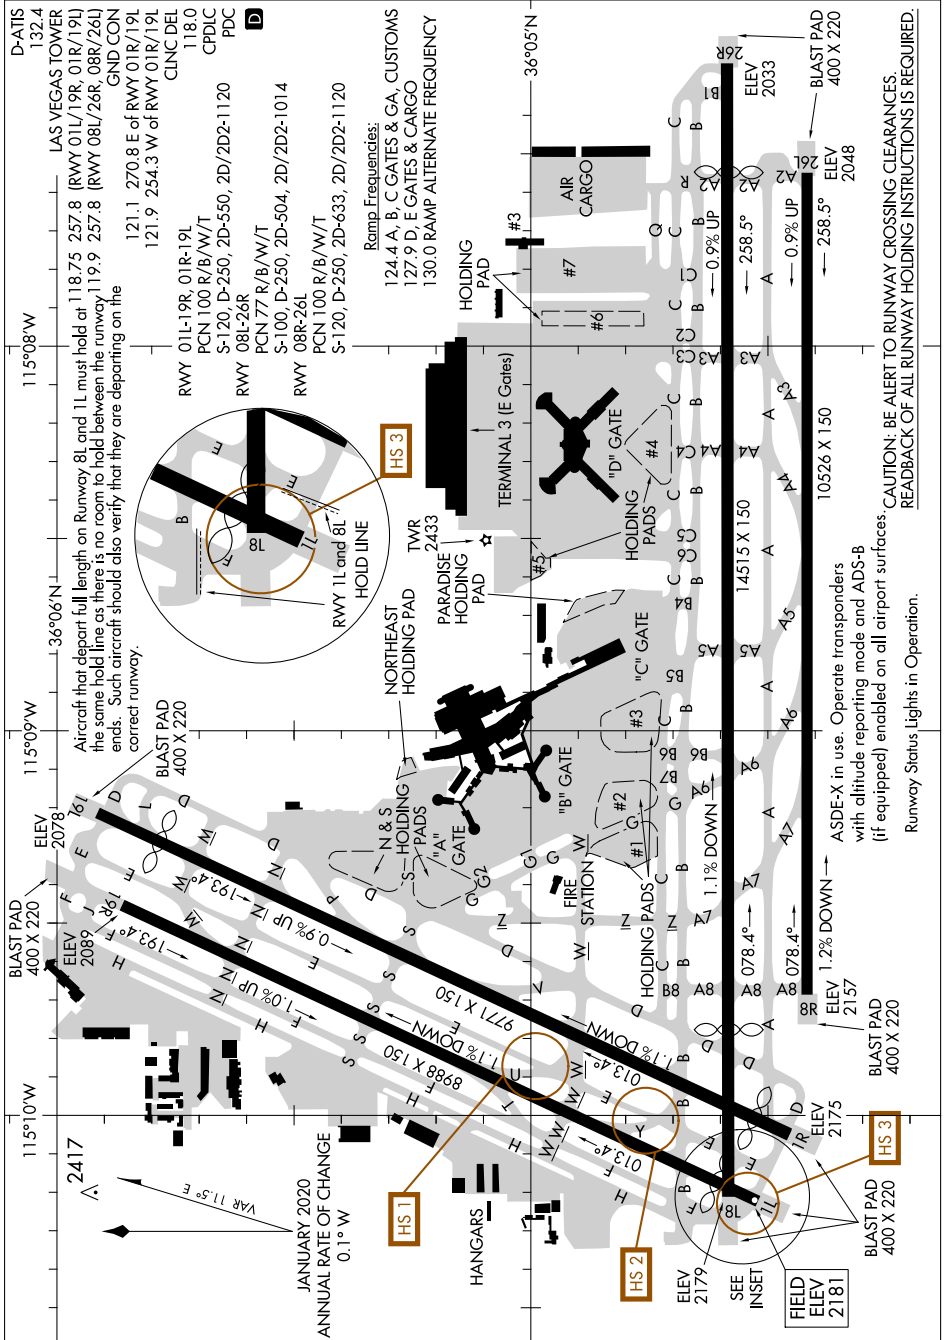

AIRPORT DIAGRAM

AL-662 (FAA)

HARRY REID INTL (LAS)
LAS VEGAS, NEVADA

SW-4, 09 SEP 2021 to 07 OCT 2021

AIRPORT DIAGRAM

LAS VEGAS, NEVADA
HARRY REID INTL (LAS)

SW-4, 09 SEP 2021 to 07 OCT 2021