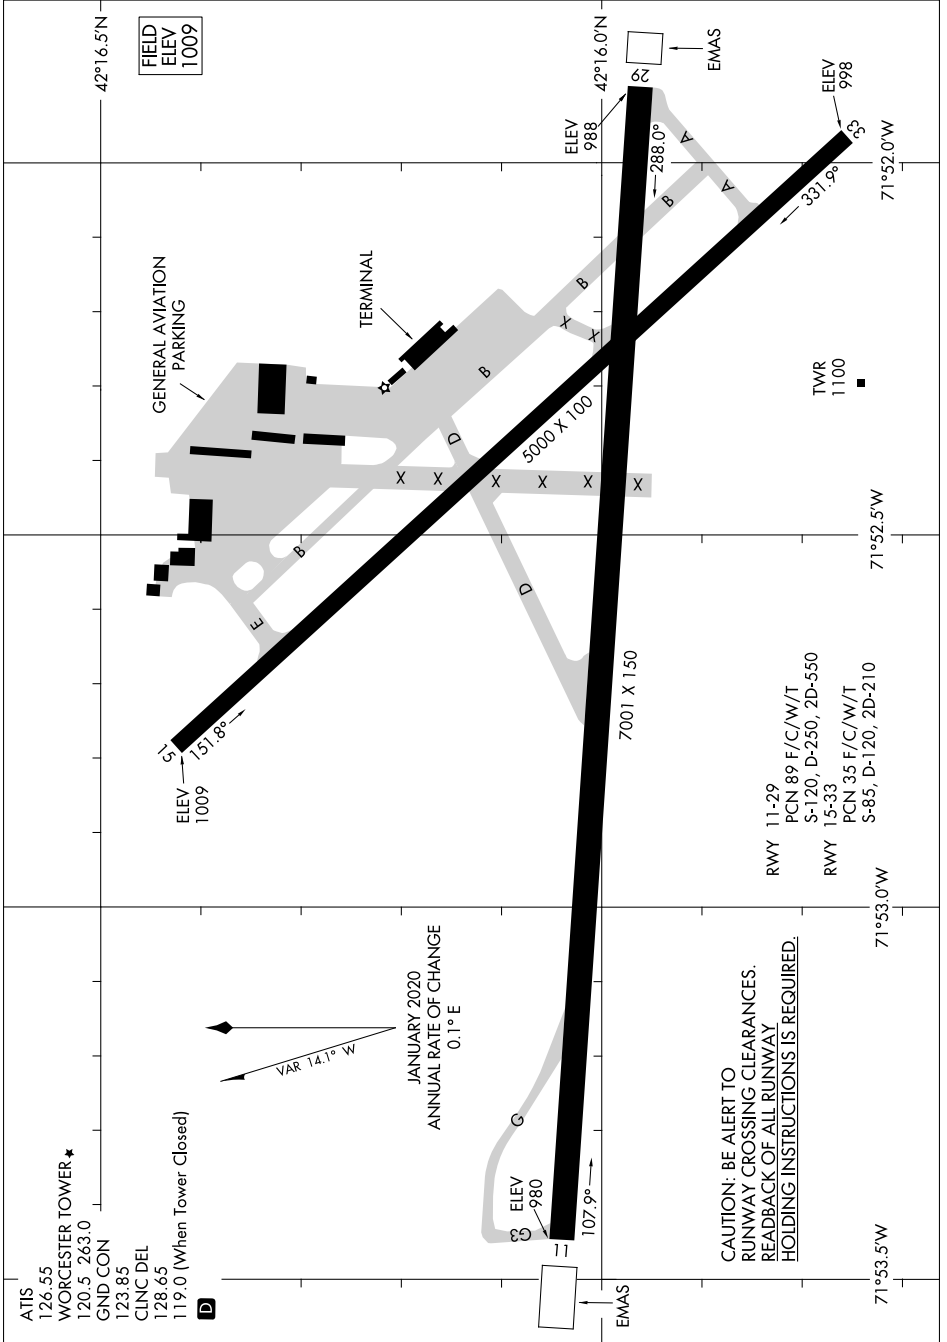

# AIRPORT DIAGRAM

AL-652 (FAA)

WORCESTER RGNL (ORH)  
WORCESTER, MASSACHUSETTS

NE-1, 09 SEP 2021 to 07 OCT 2021

NE-1, 09 SEP 2021 to 07 OCT 2021

# AIRPORT DIAGRAM

WORCESTER, MASSACHUSETTS  
WORCESTER RGNL (ORH)

ATIS 126.55  
 WORCESTER TOWER ★ 120.5 263.0  
 GND CON 123.85  
 CLNC DEL 128.85  
 128.65  
 119.0 (When Tower Closed)

VAR 14.1° W  
 JANUARY 2020  
 ANNUAL RATE OF CHANGE  
 0.1° E

**CAUTION: BE ALERT TO  
 RUNWAY CROSSING CLEARANCES.  
 READBACK OF ALL RUNWAY  
 HOLDING INSTRUCTIONS IS REQUIRED.**