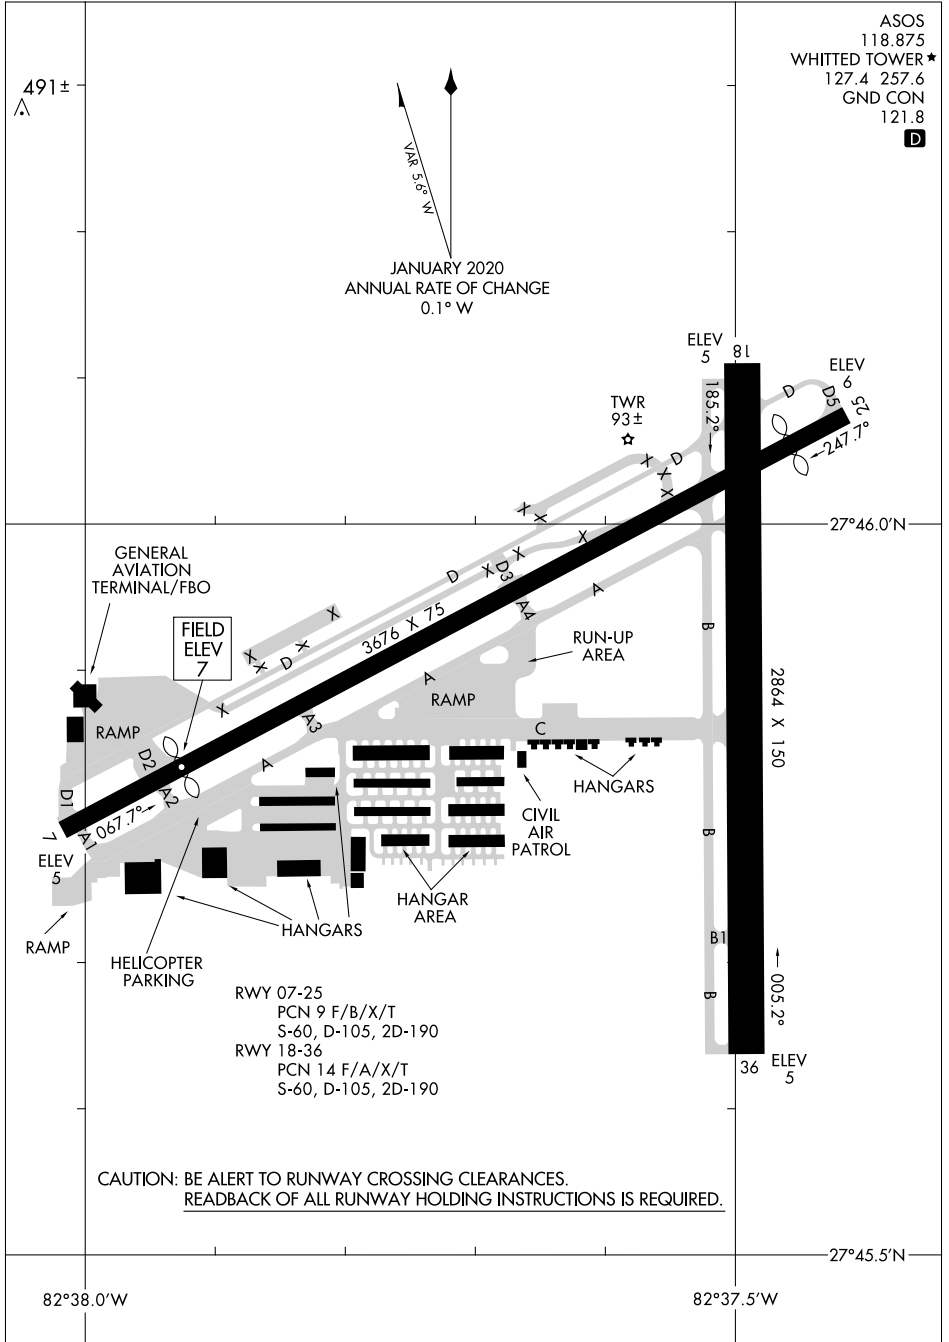

AIRPORT DIAGRAM

AL-613 (FAA)

ALBERT WHITTED (SPG)
ST PETERSBURG, FLORIDA

ASOS
118.875
WHITTED TOWER ★
127.4 257.6
GND CON
121.8
D

491±
△

 JANUARY 2020
 ANNUAL RATE OF CHANGE
 0.1° W

SE-3, 09 SEP 2021 to 07 OCT 2021

SE-3, 09 SEP 2021 to 07 OCT 2021

CAUTION: BE ALERT TO RUNWAY CROSSING CLEARANCES.
READBACK OF ALL RUNWAY HOLDING INSTRUCTIONS IS REQUIRED.