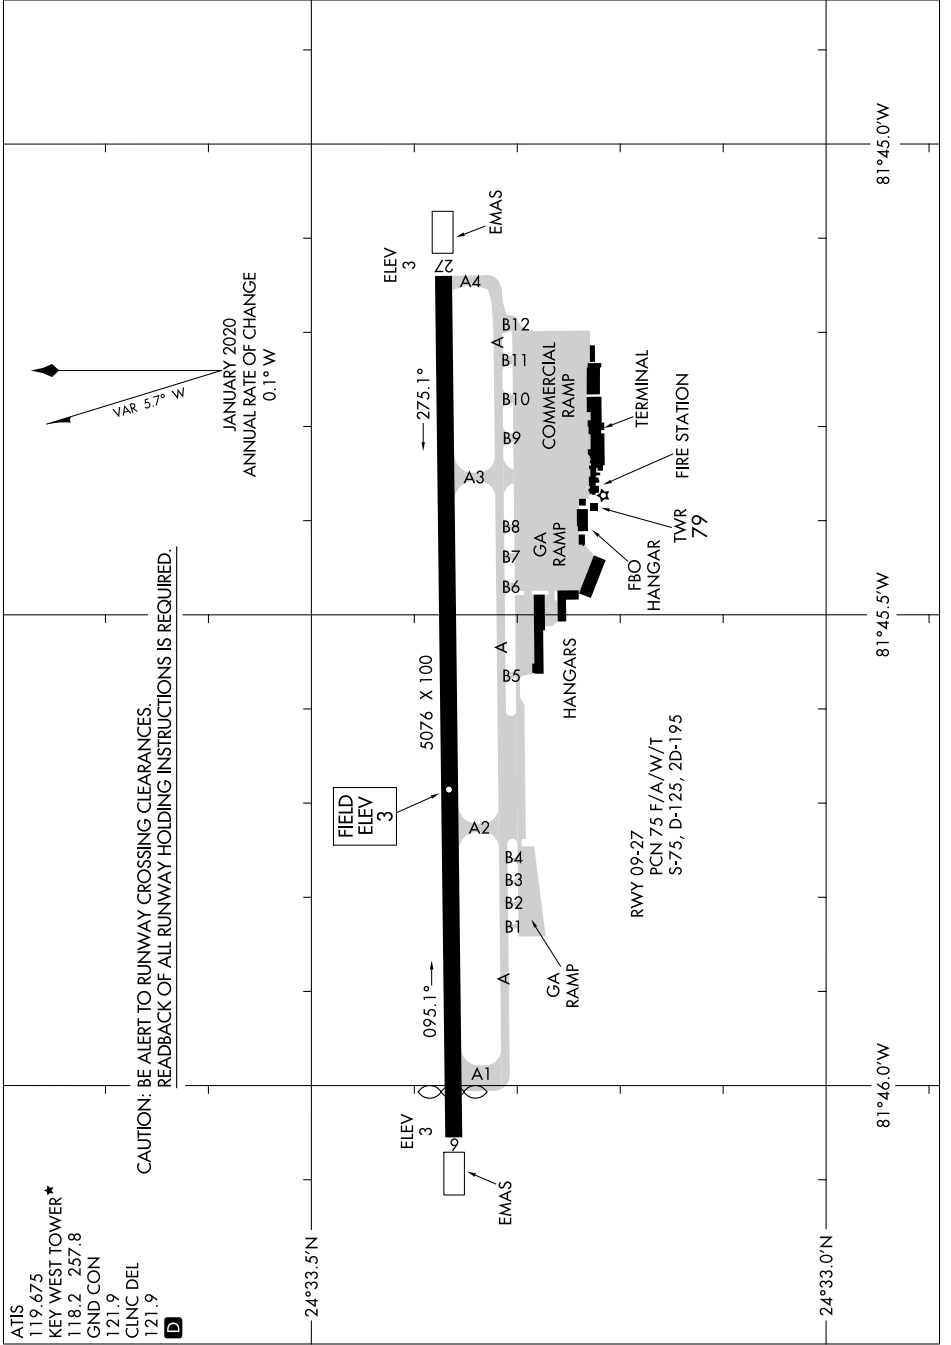

AIRPORT DIAGRAM

AL-606 (FAA)

KEY WEST INTL (EYW)
KEY WEST, FLORIDA

SE-3, 09 SEP 2021 to 07 OCT 2021

CAUTION: BE ALERT TO RUNWAY CROSSING CLEARANCES.
READBACK OF ALL RUNWAY HOLDING INSTRUCTIONS IS REQUIRED.

ATIS 119.675
 KEY WEST TOWER* 118.2 257.8
 GND CON 121.9
 CLNC DEL 121.9
D

FIELD ELEV 3

RWY 09-27
PCN 75 F/A/W/T
S-75, D-125, 2D-195

SE-3, 09 SEP 2021 to 07 OCT 2021