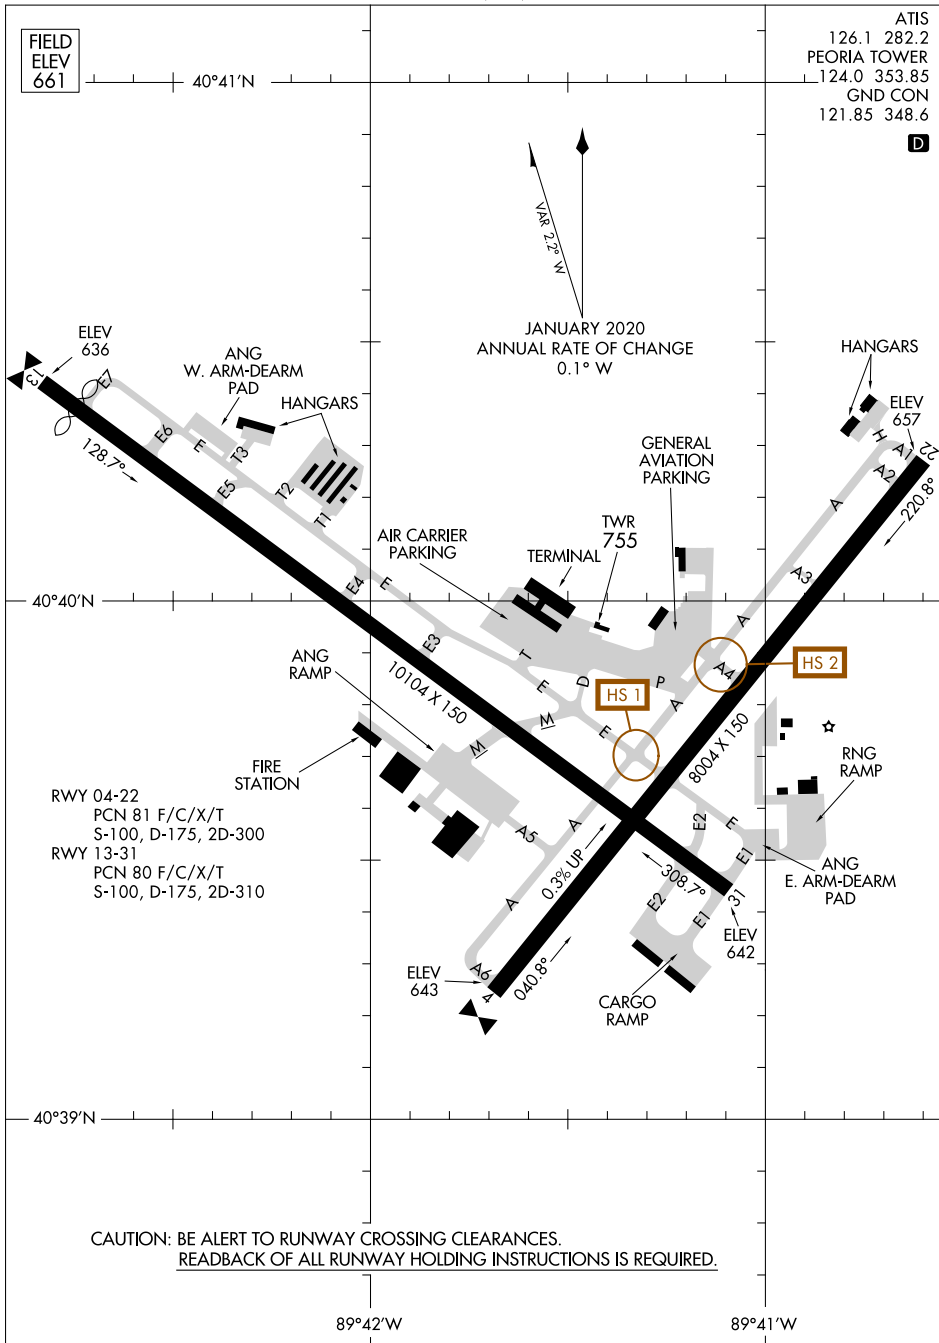

21168
AIRPORT DIAGRAM

GENERAL DOWNING - PEORIA INTL (PIA)
AL-597 (FAA)
PEORIA, ILLINOIS

ATIS 126.1 282.2
PEORIA TOWER 124.0 353.85
GND CON 121.85 348.6

D

EC-3, 09 SEP 2021 to 07 OCT 2021

EC-3, 09 SEP 2021 to 07 OCT 2021

**CAUTION: BE ALERT TO RUNWAY CROSSING CLEARANCES.
READBACK OF ALL RUNWAY HOLDING INSTRUCTIONS IS REQUIRED.**