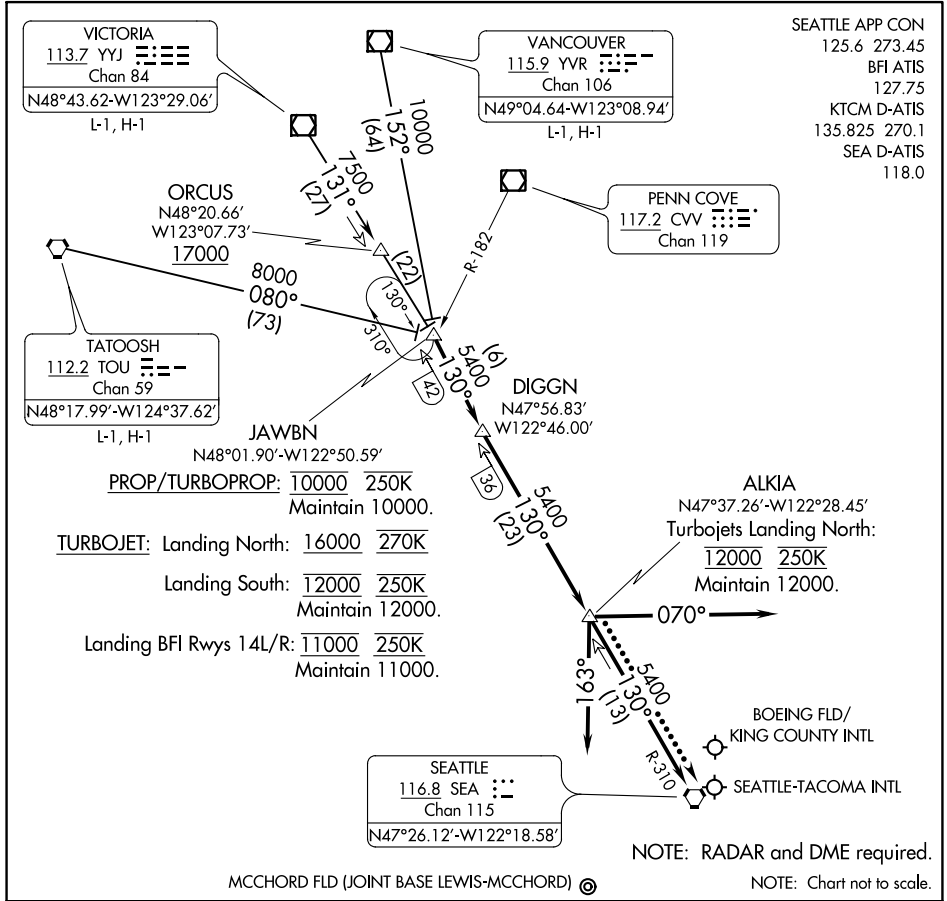

JAWBN SIX ARRIVAL

AL-582 (FAA)

SEATTLE, WASHINGTON

NW-1, 09 SEP 2021 to 07 OCT 2021

NW-1, 09 SEP 2021 to 07 OCT 2021

ARRIVAL ROUTE DESCRIPTION

TATOOSH TRANSITION (TOU.JAWBN6): From over TOU VORTAC on TOU R-080 to JAWBN. Thence . . .

VANCOUVER TRANSITION (YVR.JAWBN6): From over YVR VOR/DME on YVR R-152 to JAWBN. Thence . . .

VICTORIA TRANSITION (YYJ.JAWBN6): From over YYJ VOR/DME on YYJ R-131 to JAWBN. Thence . . .

. . . from over JAWBN on SEA R-310 to DIGGN then on SEA R-310 to ALKIA thence . . .

LANDING SOUTH: depart ALKIA heading 070° for vectors to final approach course.

LANDING NORTH: depart ALKIA heading 163° for vectors to final approach course.

LANDING MCCORD FLD: depart ALKIA proceed direct SEA VORTAC.

LOST COMMUNICATIONS: After ALKIA, proceed direct SEA VORTAC.