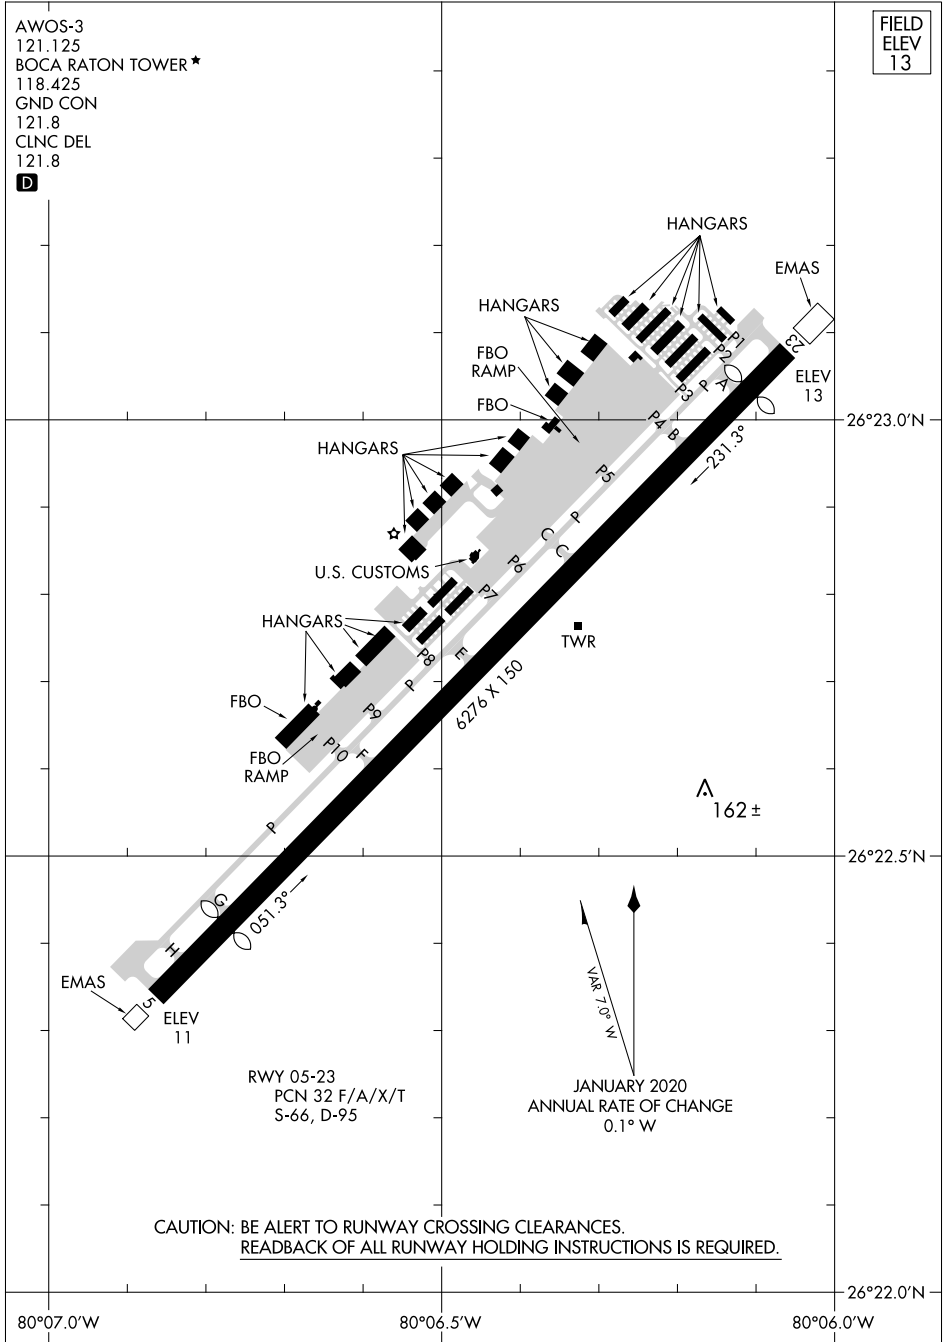

21112

AIRPORT DIAGRAM

AL-560 (FAA)

BOCA RATON (BCT)
BOCA RATON, FLORIDA

AWOS-3
121.125
BOCA RATON TOWER *
118.425
GND CON
121.8
CLNC DEL
121.8

D

FIELD
ELEV
13

SE-3, 09 SEP 2021 to 07 OCT 2021

SE-3, 09 SEP 2021 to 07 OCT 2021

CAUTION: BE ALERT TO RUNWAY CROSSING CLEARANCES.
READBACK OF ALL RUNWAY HOLDING INSTRUCTIONS IS REQUIRED.

AIRPORT DIAGRAM
21112

BOCA RATON, FLORIDA
BOCA RATON (BCT)