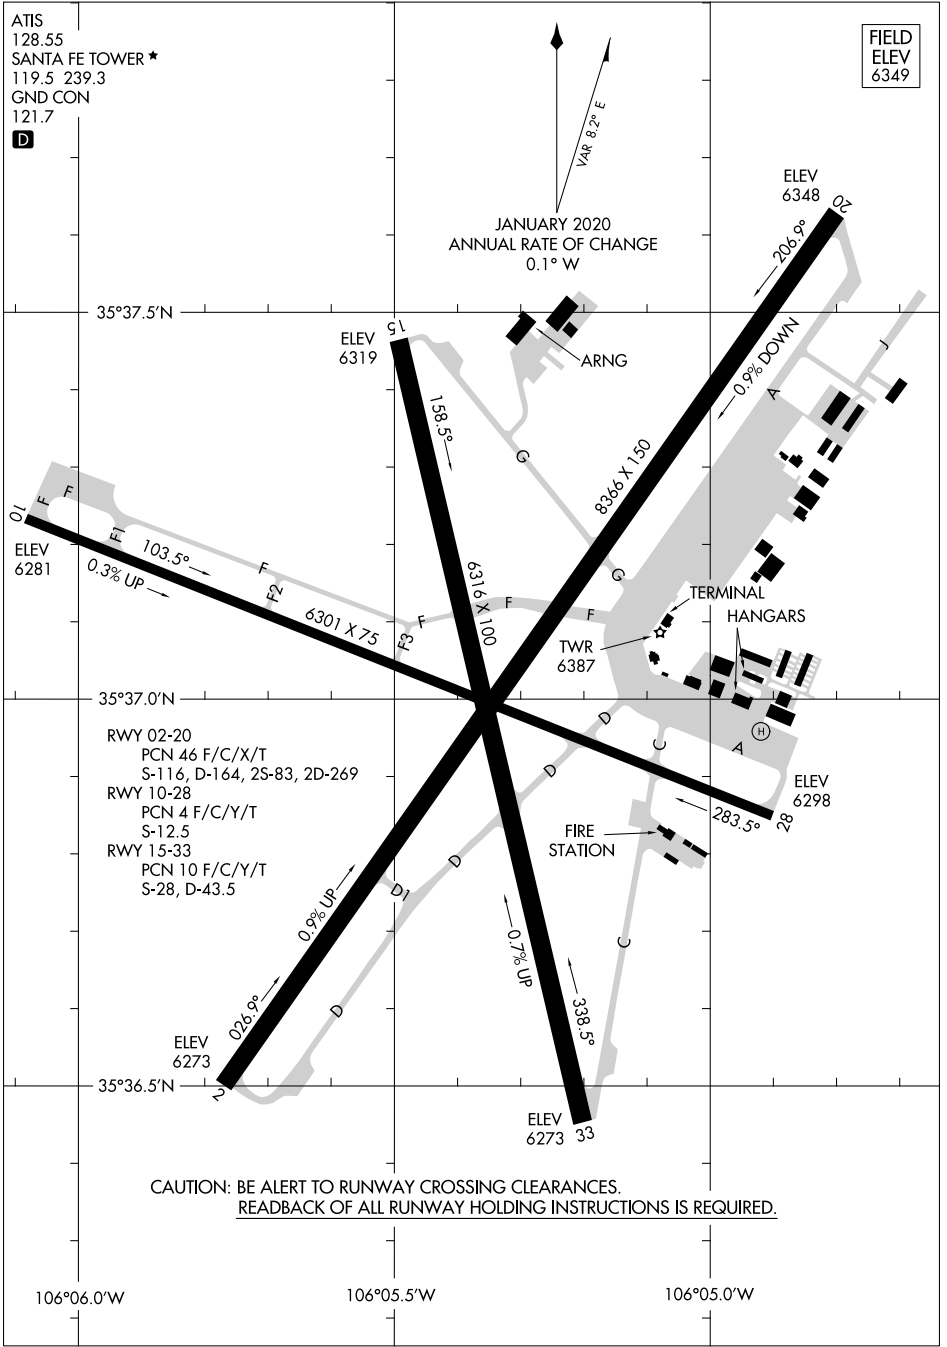

AIRPORT DIAGRAM

AL-548 (FAA)

SANTA FE MUNI (SAF)
SANTA FE, NEW MEXICO

ATIS
128.55
SANTA FE TOWER ★
119.5 239.3
GND CON
121.7

FIELD
ELEV
6349

JANUARY 2020
ANNUAL RATE OF CHANGE
0.1° W

SW-1, 09 SEP 2021 to 07 OCT 2021

SW-1, 09 SEP 2021 to 07 OCT 2021

CAUTION: BE ALERT TO RUNWAY CROSSING CLEARANCES.
REDBACK OF ALL RUNWAY HOLDING INSTRUCTIONS IS REQUIRED.

AIRPORT DIAGRAM

SANTA FE, NEW MEXICO
SANTA FE MUNI (SAF)