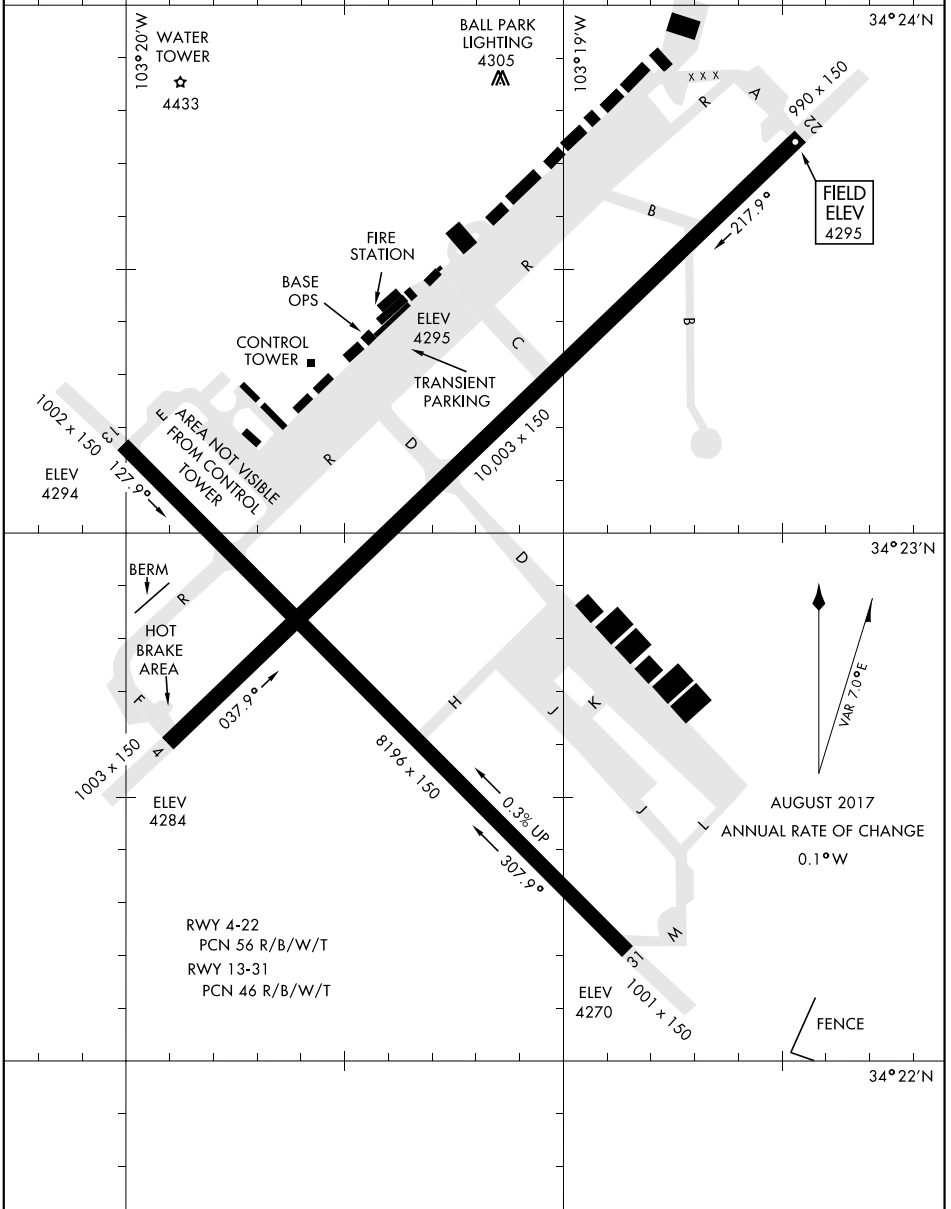

AIRPORT DIAGRAM

ATIS 119.1 269.9
 CANNON TOWER
 120.4 270.25
 GND CON
 121.9 275.8
 CLNC DEL
 120.2 293.225

SW-1, 09 SEP 2021 to 07 OCT 2021

SW-1, 09 SEP 2021 to 07 OCT 2021

AIRPORT DIAGRAM