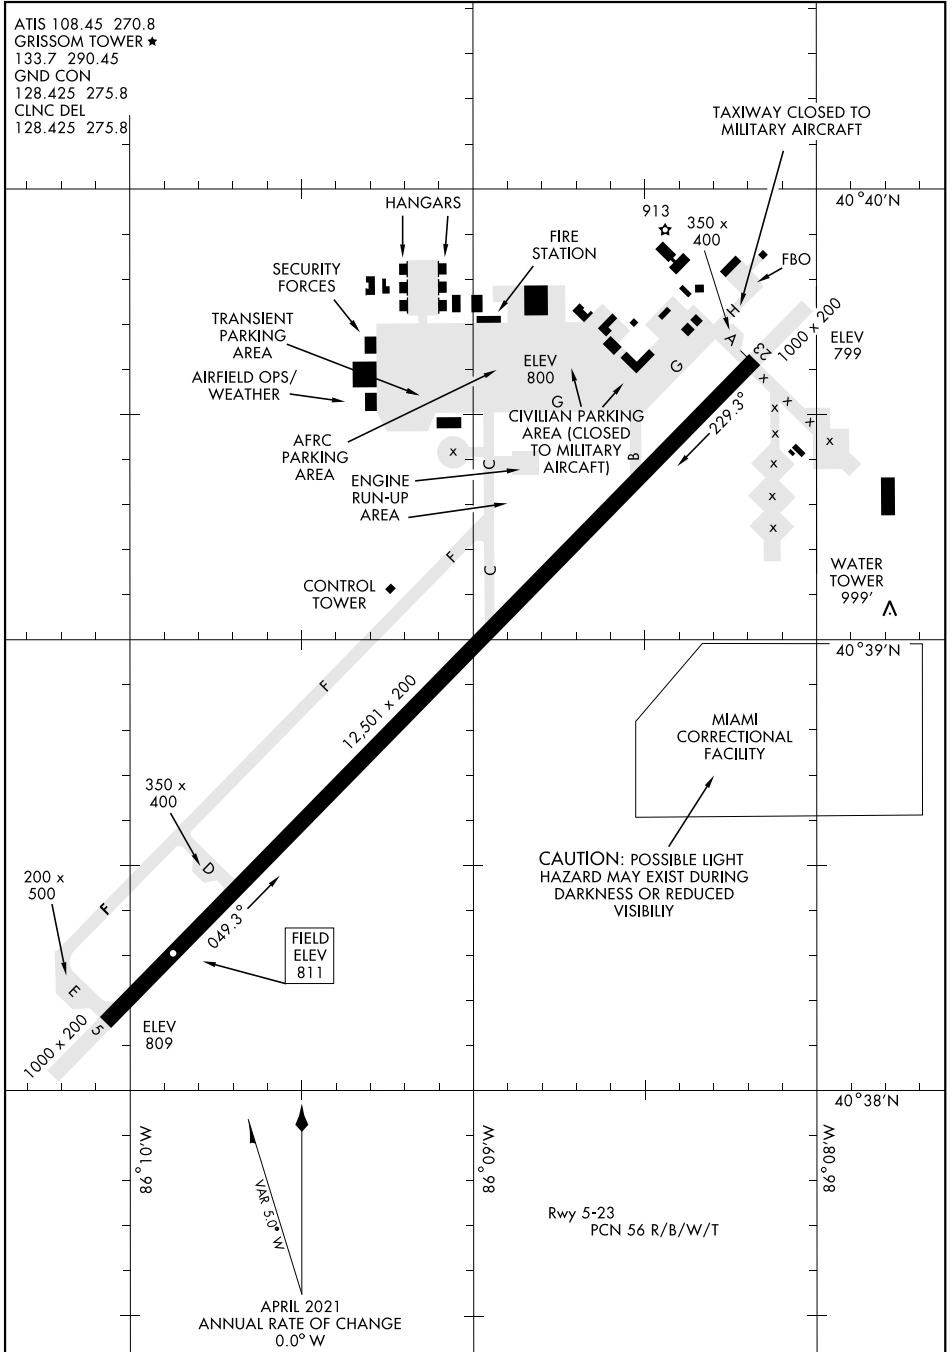

AIRPORT DIAGRAM

ATIS 108.45 270.8
 GRISSOM TOWER ★
 133.7 290.45
 GND CON
 128.425 275.8
 CLNC DEL
 128.425 275.8

EC-2, 09 SEP 2021 to 07 OCT 2021

EC-2, 09 SEP 2021 to 07 OCT 2021

AIRPORT DIAGRAM