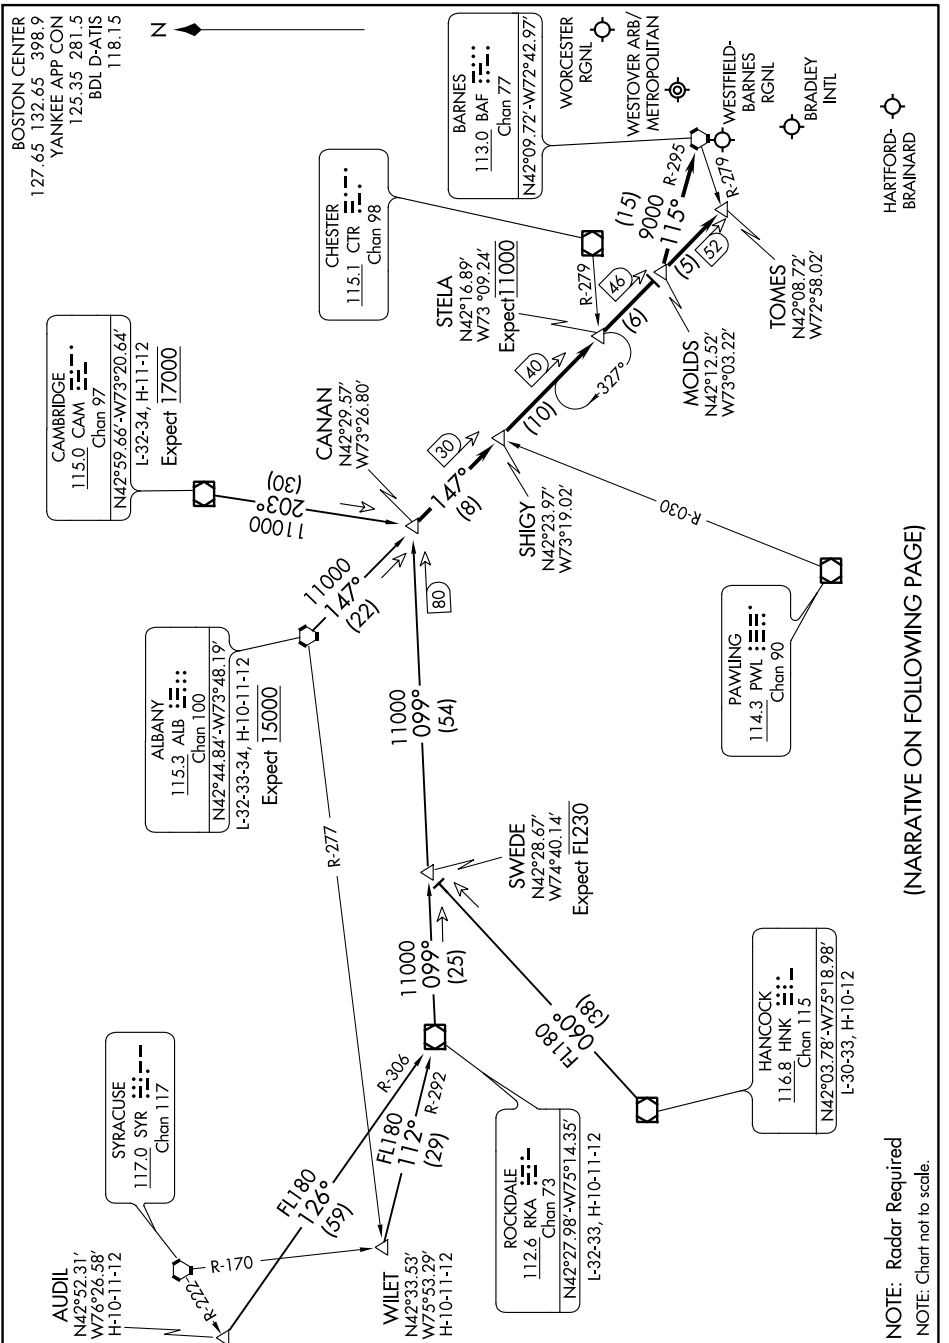

STELA ONE ARRIVAL

WINDSOR LOCKS, CONNECTICUT

NE-1, 09 SEP 2021 to 07 OCT 2021

(NARRATIVE ON FOLLOWING PAGE)

NE-1, 09 SEP 2021 to 07 OCT 2021

STELA ONE ARRIVAL

(STELA.STELA1) 31MAY12

WINDSOR LOCKS, CONNECTICUT

NOTE: Radar Required
NOTE: Chart not to scale.