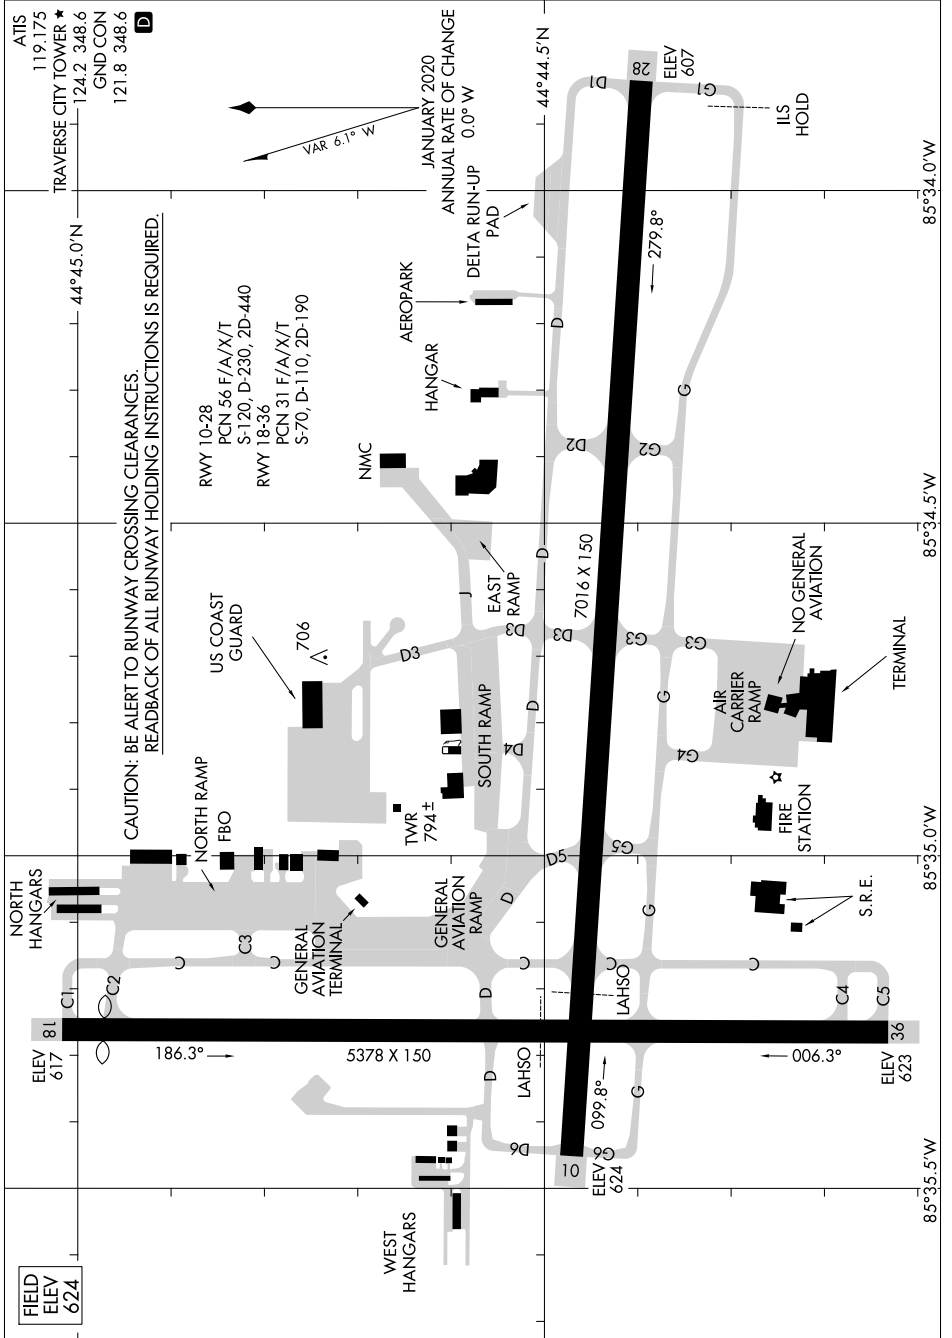

AIRPORT DIAGRAM

AL-425 (FAA)

CHERRY CAPITAL (TVC)
TRAVERSE CITY, MICHIGAN

EC-1, 09 SEP 2021 to 07 OCT 2021

EC-1, 09 SEP 2021 to 07 OCT 2021

AIRPORT DIAGRAM

TRAVERSE CITY, MICHIGAN
CHERRY CAPITAL (TVC)