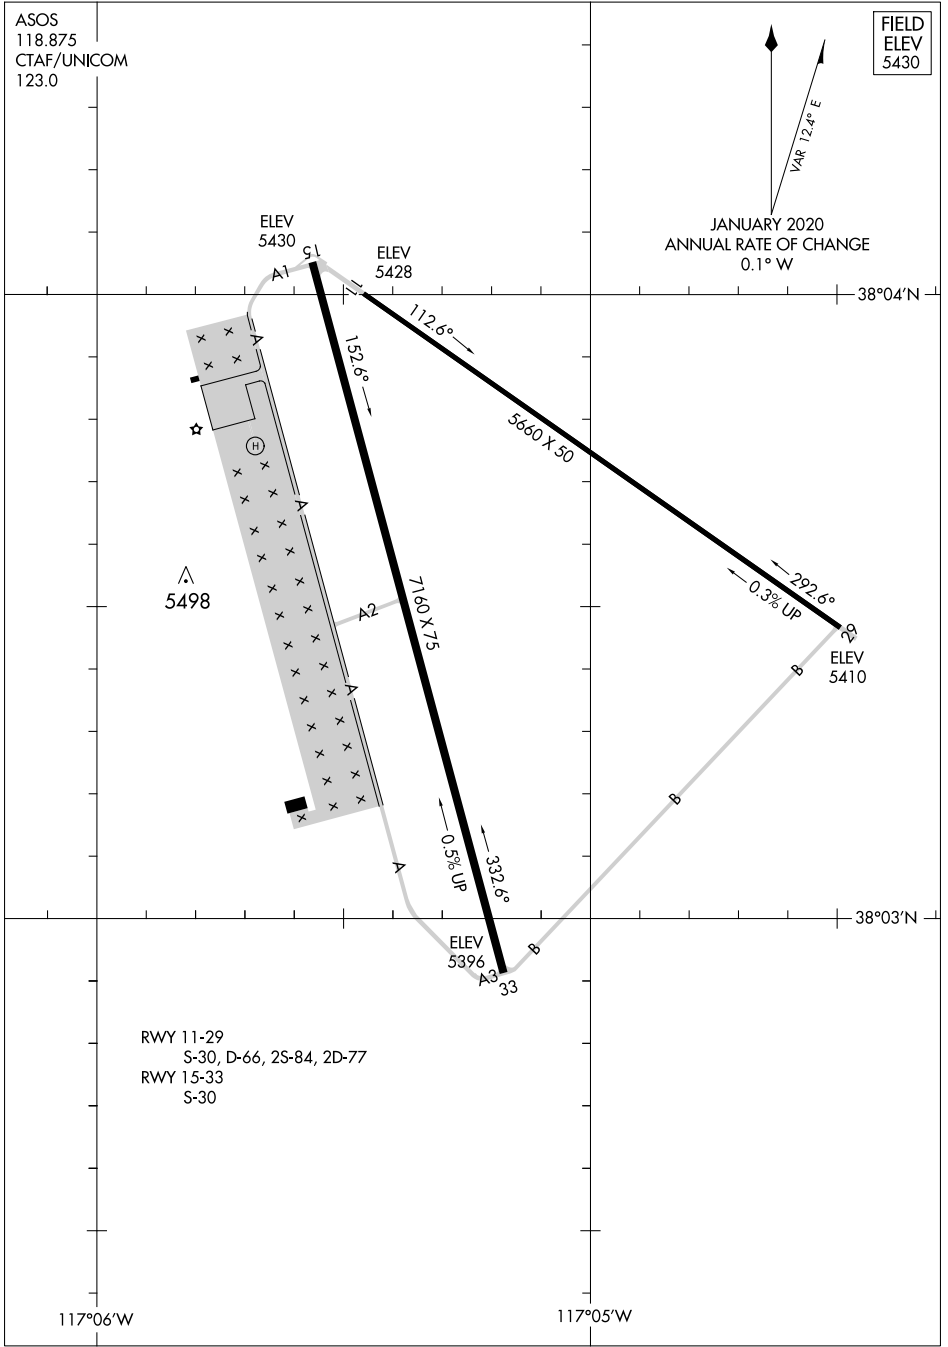

# AIRPORT DIAGRAM

AL-423 (FAA)

TONOPAH (TPH)  
TONOPAH, NEVADA

ASOS  
118.875  
CTAF/UNICOM  
123.0

FIELD  
ELEV  
5430

JANUARY 2020  
ANNUAL RATE OF CHANGE  
0.1° W

SW-4, 09 SEP 2021 to 07 OCT 2021

SW-4, 09 SEP 2021 to 07 OCT 2021

# AIRPORT DIAGRAM

21168

TONOPAH, NEVADA  
TONOPAH (TPH)