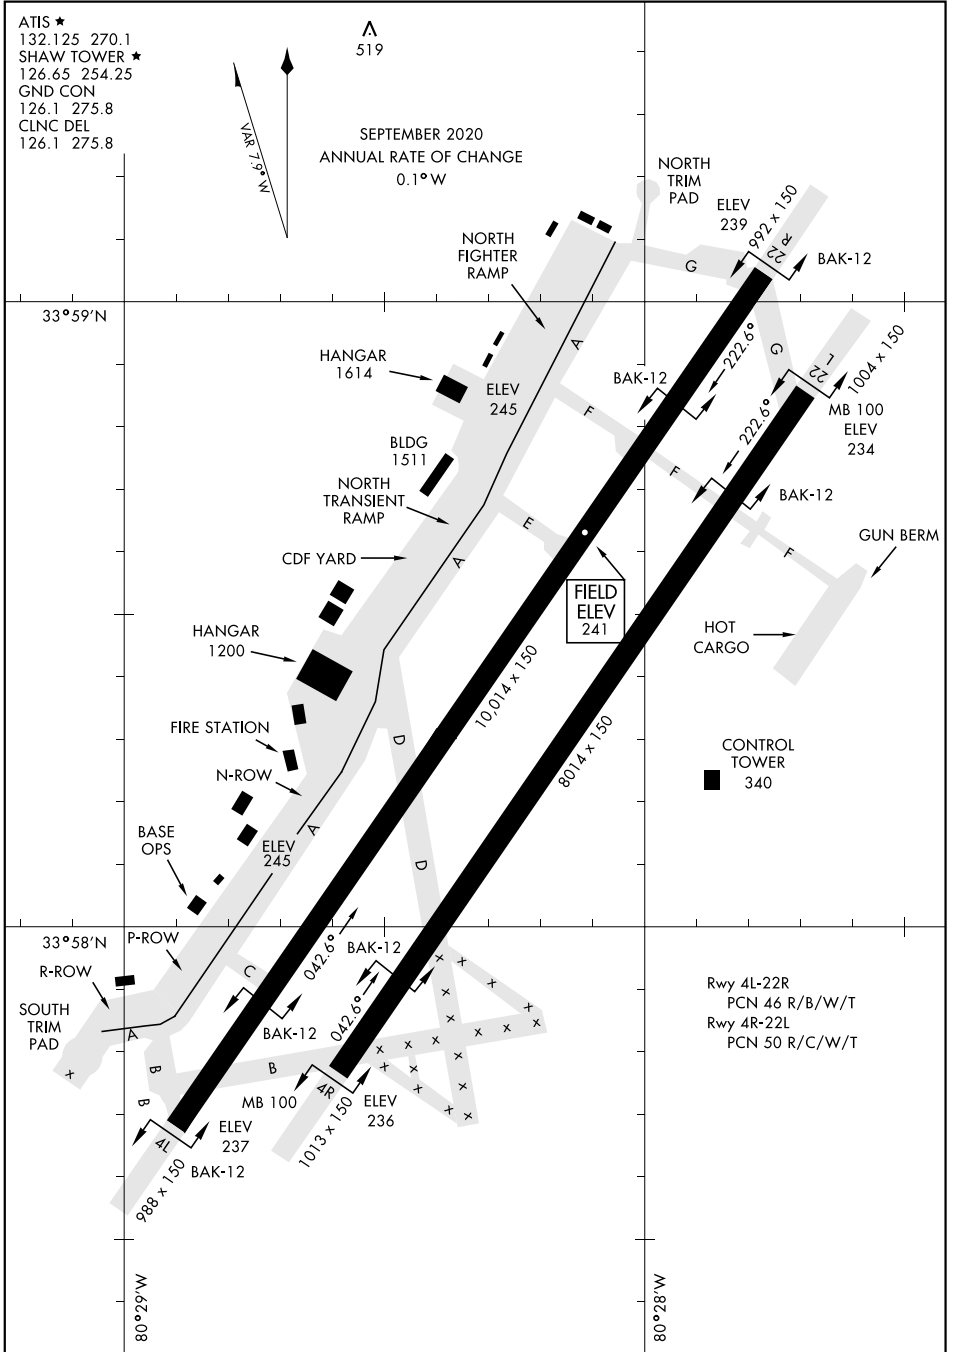

# AIRPORT DIAGRAM

AFD-409 [USAF]

SHAW AFB (KSSC)  
SUMTER, SOUTH CAROLINA

ATIS ★  
 132.125 270.1  
 SHAW TOWER ★  
 126.65 254.25  
 GND CON  
 126.1 275.8  
 CLNC DEL  
 126.1 275.8

▲  
 519

SEPTEMBER 2020  
 ANNUAL RATE OF CHANGE  
 0.1°W

SE-2, 09 SEP 2021 to 07 OCT 2021

SE-2, 09 SEP 2021 to 07 OCT 2021

# AIRPORT DIAGRAM

SHAW AFB (KSSC)  
SUMTER, SOUTH CAROLINA

Rwy 4L-22R  
 PCN 46 R/B/W/T  
 Rwy 4R-22L  
 PCN 50 R/C/W/T