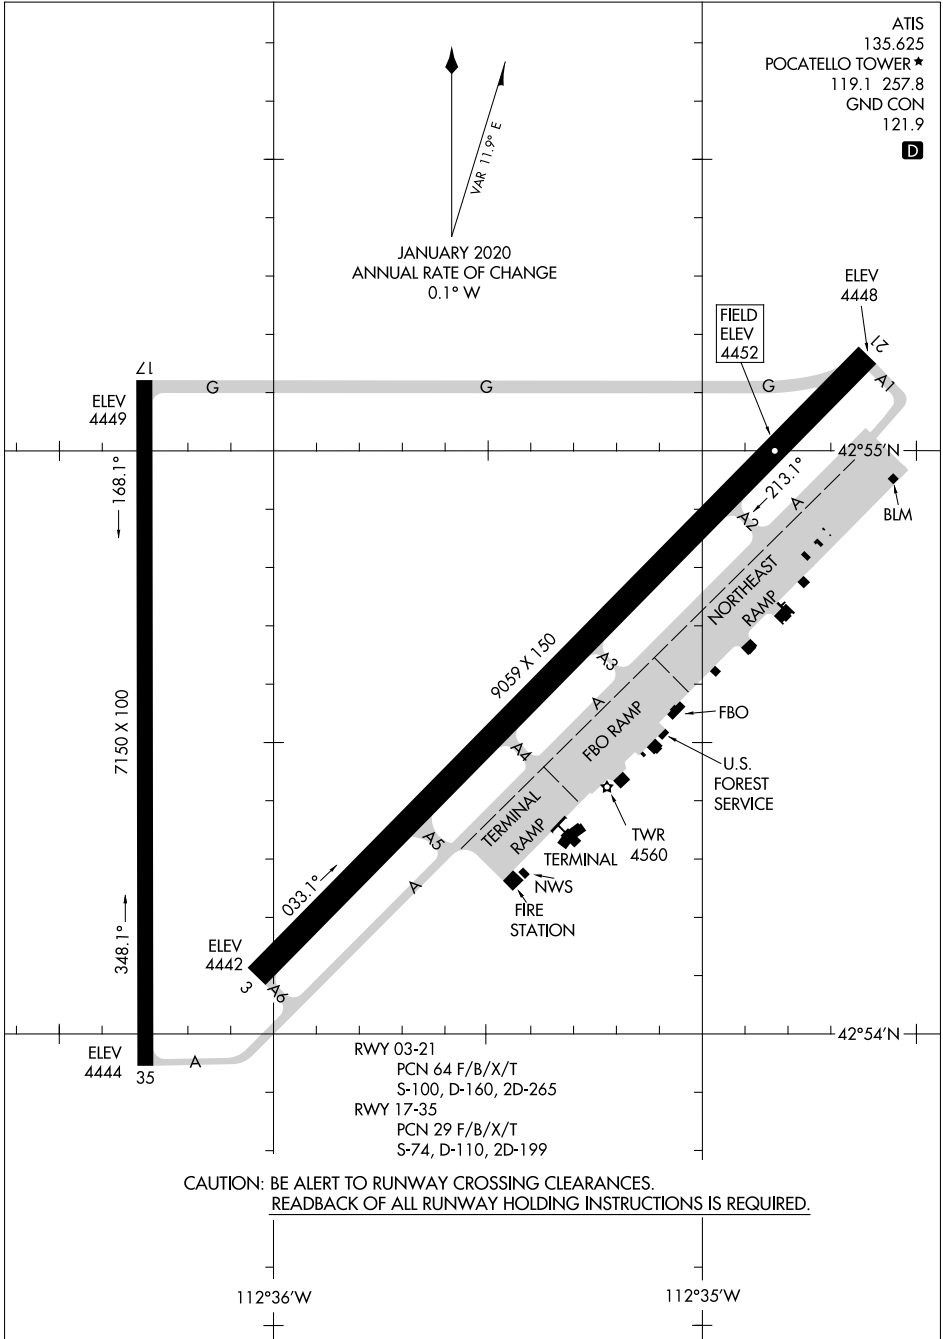

# AIRPORT DIAGRAM

POCATELLO RGNL (PIH)  
POCATELLO, IDAHO

AL-327 (FAA)

ATIS 135.625  
 POCATELLO TOWER ★ 119.1 257.8  
 GND CON 121.9  
D

JANUARY 2020  
 ANNUAL RATE OF CHANGE  
 0.1° W

CAUTION: BE ALERT TO RUNWAY CROSSING CLEARANCES.  
 READBACK OF ALL RUNWAY HOLDING INSTRUCTIONS IS REQUIRED.

NW-1, 09 SEP 2021 to 07 OCT 2021

NW-1, 09 SEP 2021 to 07 OCT 2021