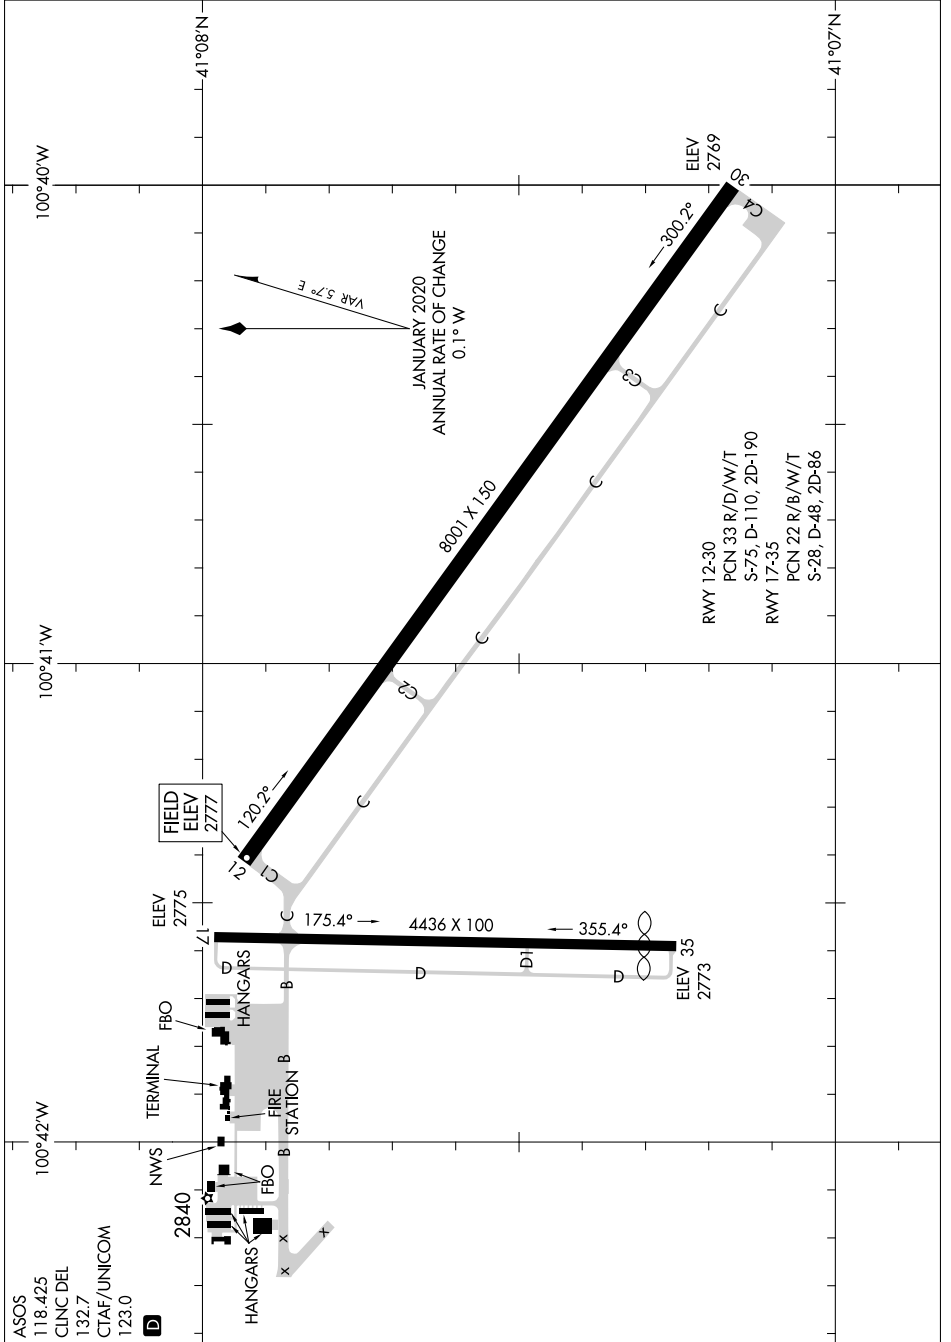

AIRPORT DIAGRAM

AL-292 (FAA)

NORTH PLATTE RGNL/LEE BIRD FLD (L.B.F)
NORTH PLATTE, NEBRASKA

NC-2, 09 SEP 2021 to 07 OCT 2021

NC-2, 09 SEP 2021 to 07 OCT 2021

AIRPORT DIAGRAM

NORTH PLATTE, NEBRASKA
NORTH PLATTE RGNL/LEE BIRD FLD (L.B.F)