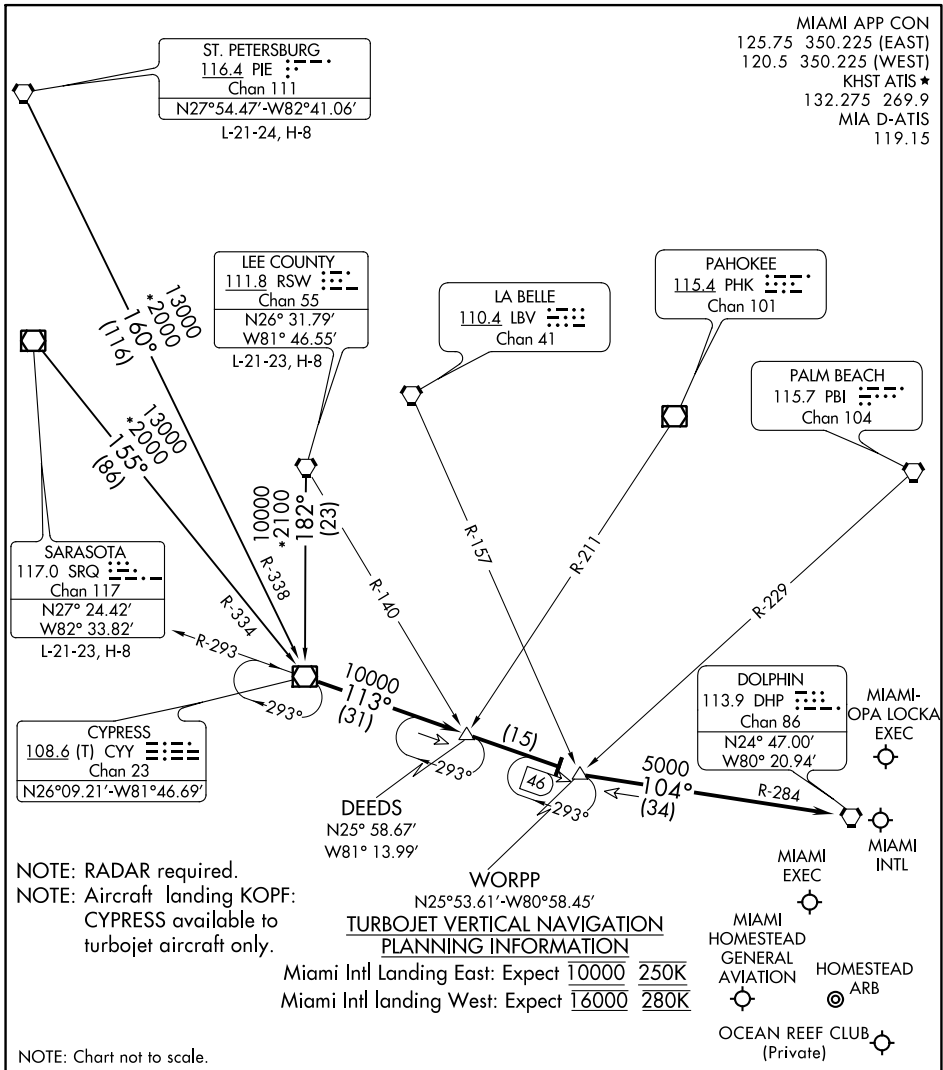

CYPRESS ONE ARRIVAL

MIAMI, FLORIDA

SE-3, 09 SEP 2021 to 07 OCT 2021

SE-3, 09 SEP 2021 to 07 OCT 2021

LEE COUNTY TRANSITION (RSW.CYY1): From over RSW VORTAC on RSW R-182 to CYY VOR/DME. Thence. . . .

ST PETERSBURG TRANSITION (PIE.CYY1): From over PIE VORTAC on PIE R-160 and CYY R-338 to CYY VOR/DME. Thence. . . .

SARASOTA TRANSITION (SRQ.CYY1): From over SRQ VOR/DME on SRQ R-155 and CYY R-334 to CYY VOR/DME. Thence. . . .

. . . .From over CYY VOR/DME on CYY R-113 to WORPP, then on DHP R-284 to DHP VORTAC. Expect RADAR vectors to final approach course.

CYPRESS ONE ARRIVAL

MIAMI, FLORIDA