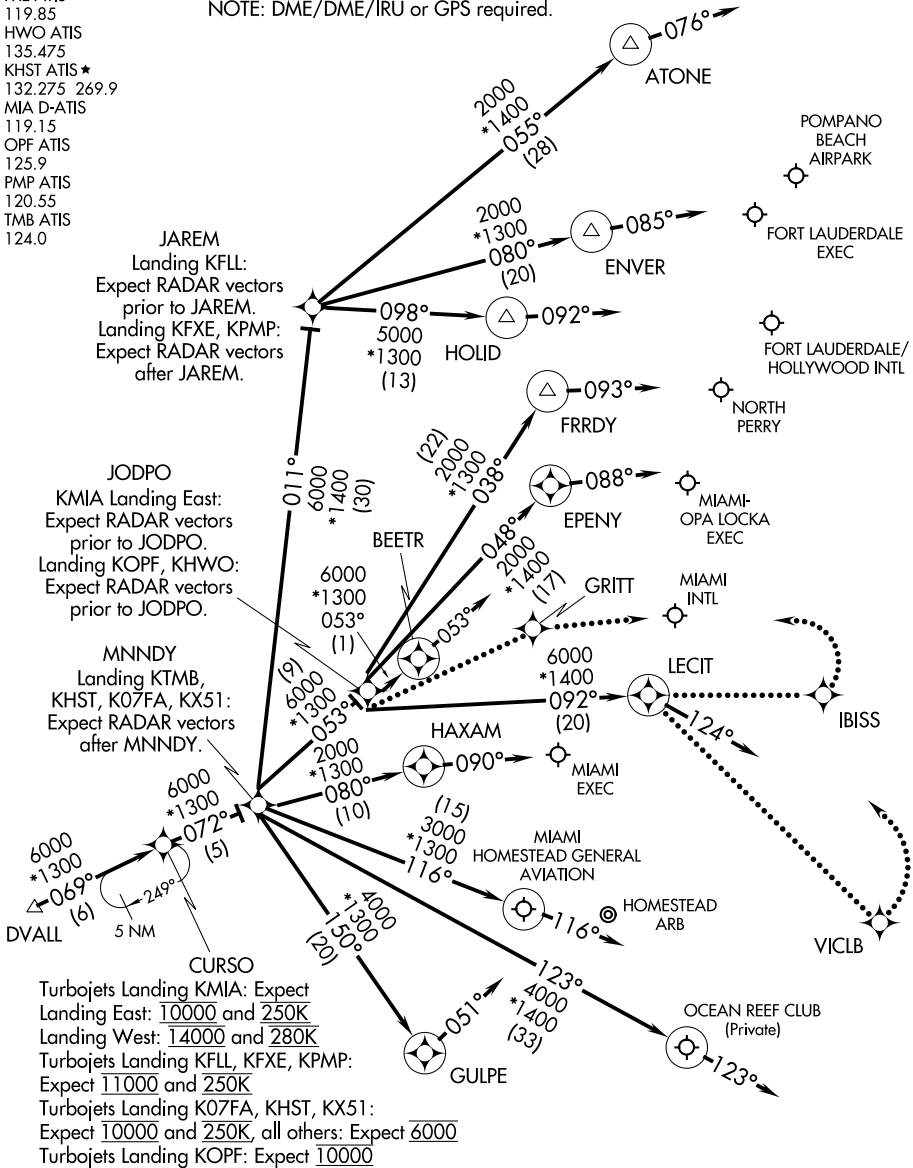

CURSO FIVE ARRIVAL (RNAV) Arrival Routes

MIAMI APP CON
 125.75 322.3
 FLL D-ATIS
 135.0
 FXE ATIS
 119.85
 HWO ATIS
 135.475
 KHST ATIS *
 132.275 269.9
 MIA D-ATIS
 119.15
 OPF ATIS
 125.9
 PMP ATIS
 120.55
 TMB ATIS
 124.0

NOTE: RADAR required.
 NOTE: RNAV 1.
 NOTE: DME/DME/IRU or GPS required.

SE-3, 09 SEP 2021 to 07 OCT 2021

SE-3, 09 SEP 2021 to 07 OCT 2021

(NARRATIVE ON FOLLOWING PAGE)

NOTE: Chart not to scale.