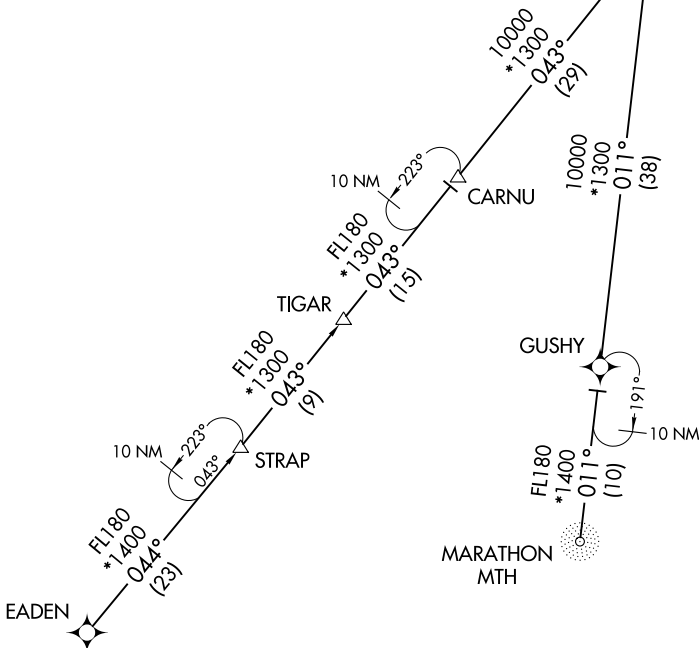

CURSO FIVE ARRIVAL (RNAV) Transition Routes

MIAMI, FLORIDA

MIAMI APP CON  
 125.75 322.3  
 FLL D-ATIS  
 135.0  
 FXE ATIS  
 119.85  
 HWO ATIS  
 135.475  
 KHST ATIS \*  
 132.275 269.9  
 MIA D-ATIS  
 119.15  
 OPF ATIS  
 125.9  
 PMP ATIS  
 120.55  
 TMB ATIS  
 124.0

See following  
 page for  
 Arrival Routes.

DVALL

CANOA  
 MAXIM

- NOTE: RADAR required.
- NOTE: RNAV 1.
- NOTE: DME/DME/IRU or GPS required.
- NOTE: MARATHON TRANSITION: ATC assigned only.

(CONTINUED ON FOLLOWING PAGE)

EADEN TRANSITION (EADEN.CURSO5)  
MARATHON TRANSITION (MTH.CURSO5)

NOTE: Chart not to scale.