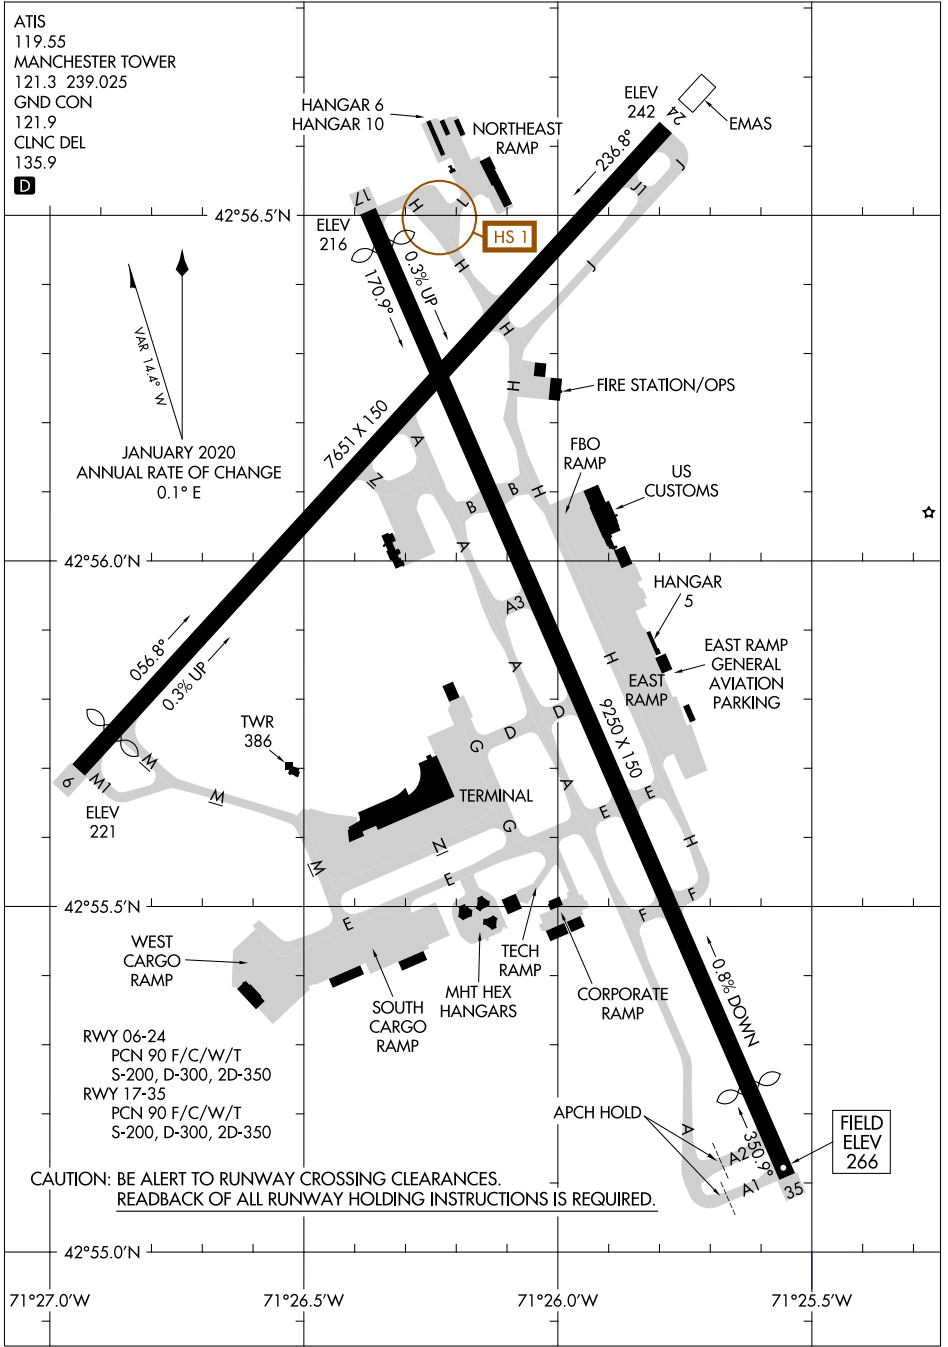

20310

AIRPORT DIAGRAM

AL-246 (FAA)

MANCHESTER (MHT)
MANCHESTER, NEW HAMPSHIRE

ATIS
 119.55
 MANCHESTER TOWER
 121.3 239.025
 GND CON
 121.9
 CLNC DEL
 135.9

D

NE-1, 09 SEP 2021 to 07 OCT 2021

NE-1, 09 SEP 2021 to 07 OCT 2021

AIRPORT DIAGRAM
20310

MANCHESTER, NEW HAMPSHIRE
MANCHESTER (MHT)