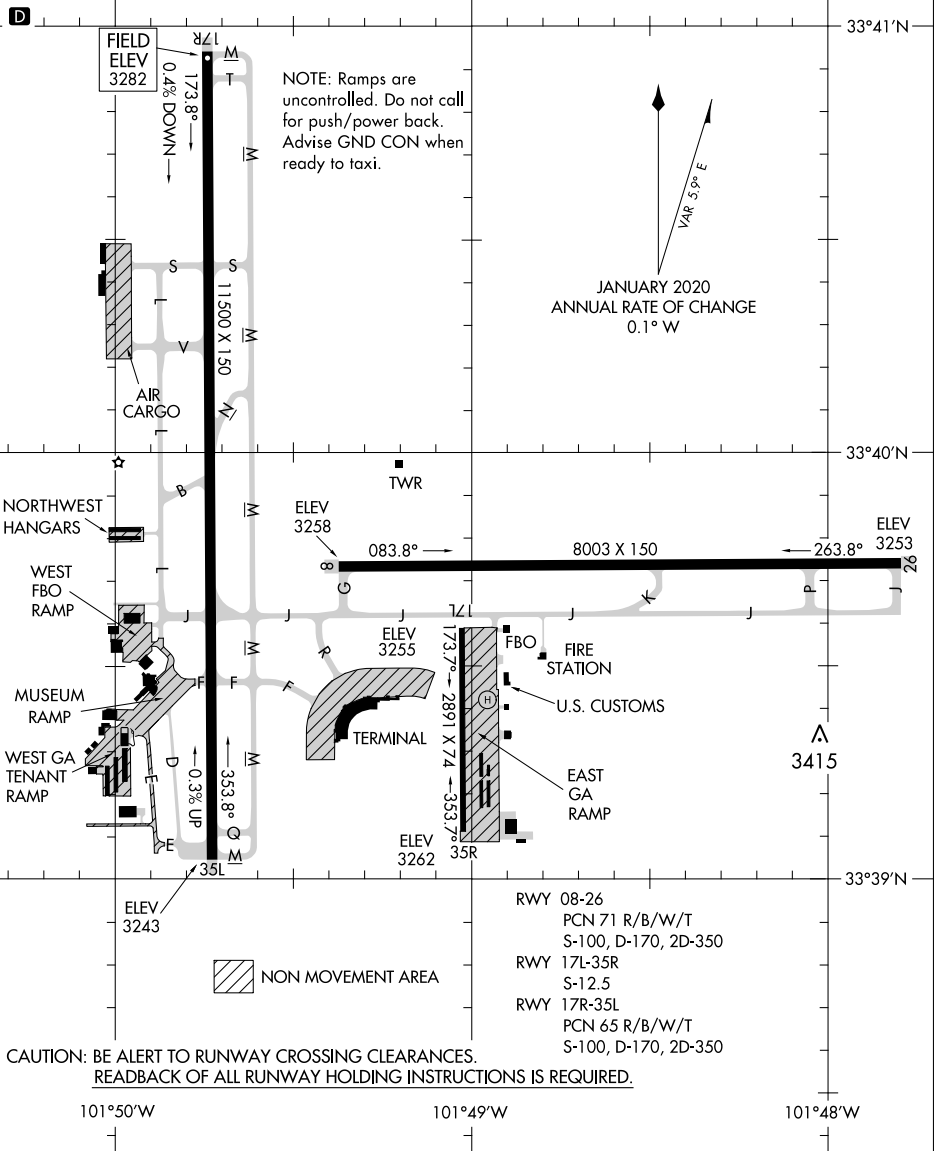

# AIRPORT DIAGRAM

ATIS  
 125.3 270.275  
 LUBBOCK TOWER  
 120.5 239.3  
 GND CON  
 121.9 348.6  
 CLNC DEL  
 125.8 281.55

SC-2, 09 SEP 2021 to 07 OCT 2021

SC-2, 09 SEP 2021 to 07 OCT 2021