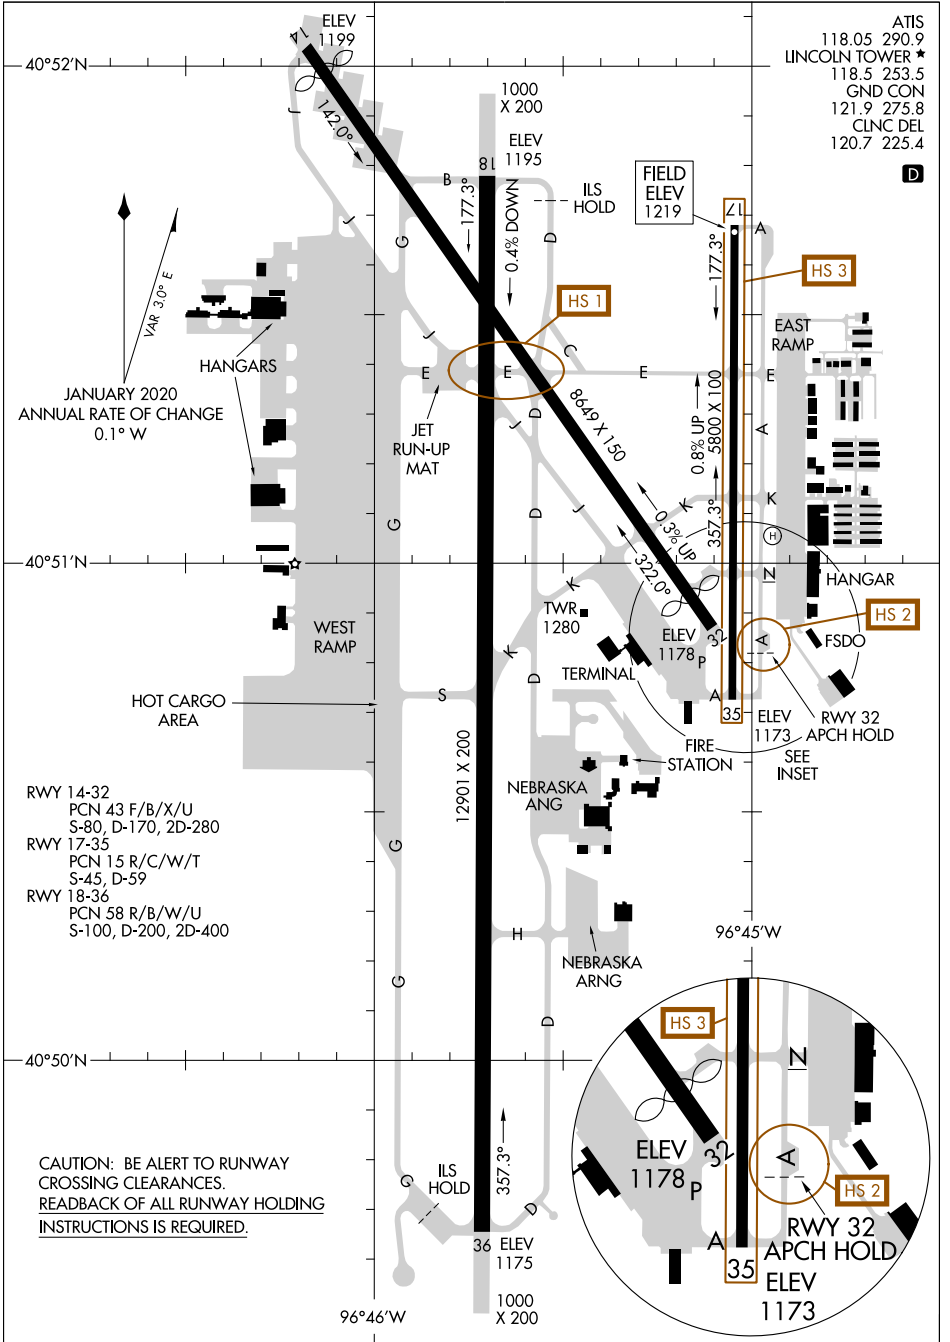

AIRPORT DIAGRAM

AL-232 (FAA)

LINCOLN (LNK)
LINCOLN, NEBRASKA

NC-2, 09 SEP 2021 to 07 OCT 2021

NC-2, 09 SEP 2021 to 07 OCT 2021

AIRPORT DIAGRAM

LINCOLN, NEBRASKA
LINCOLN (LNK)