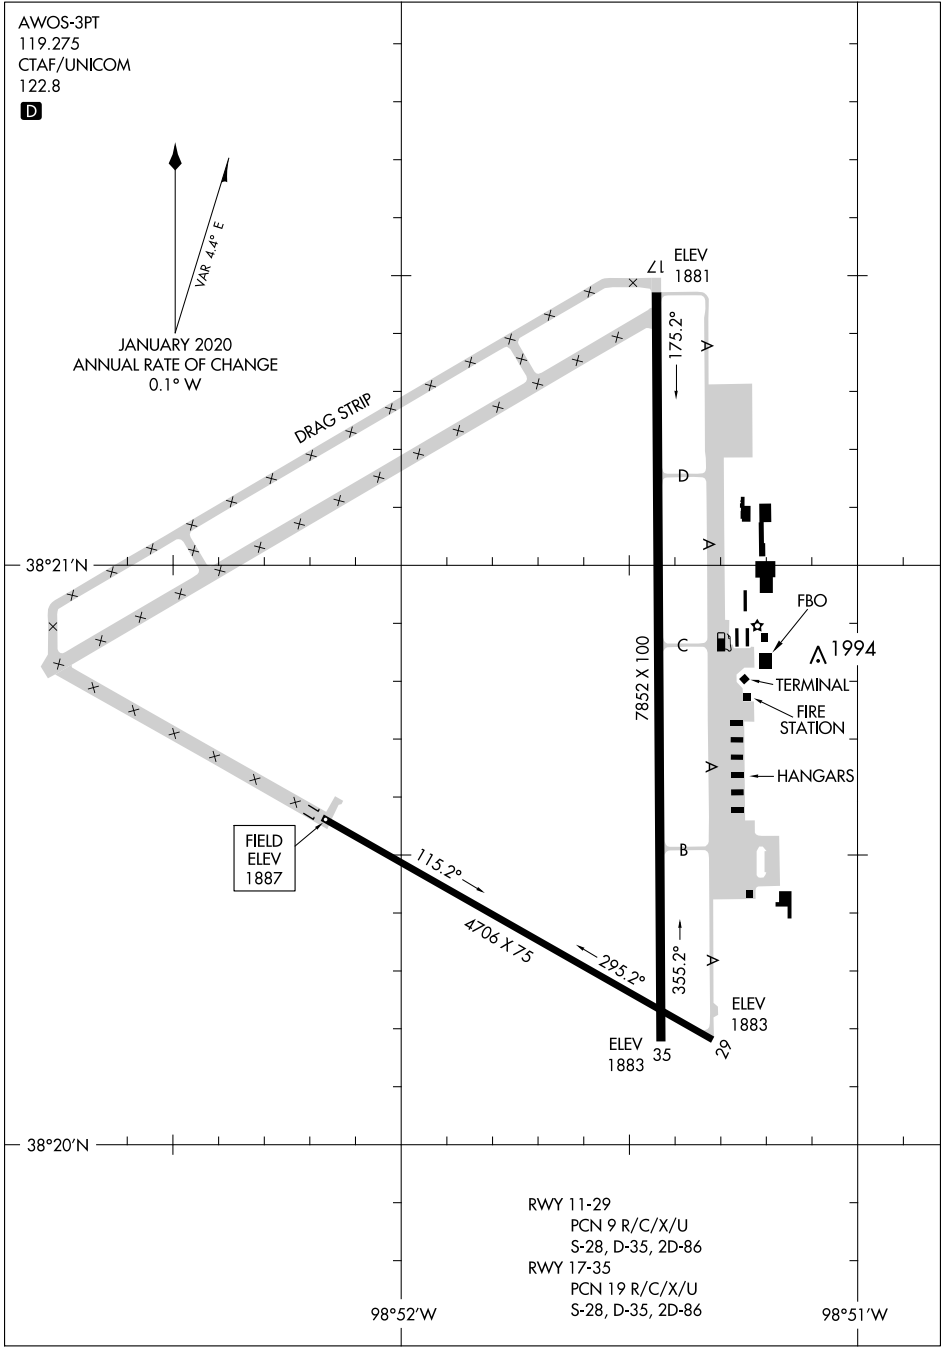

21224

AIRPORT DIAGRAM

AL-175 (FAA)

GREAT BEND MUNI (G.B.D.)
GREAT BEND, KANSAS

AWOS-3PT
119.275
CTAF/UNICOM
122.8
D

NC-2, 09 SEP 2021 to 07 OCT 2021

NC-2, 09 SEP 2021 to 07 OCT 2021

AIRPORT DIAGRAM

21224

GREAT BEND, KANSAS
GREAT BEND MUNI (G.B.D.)