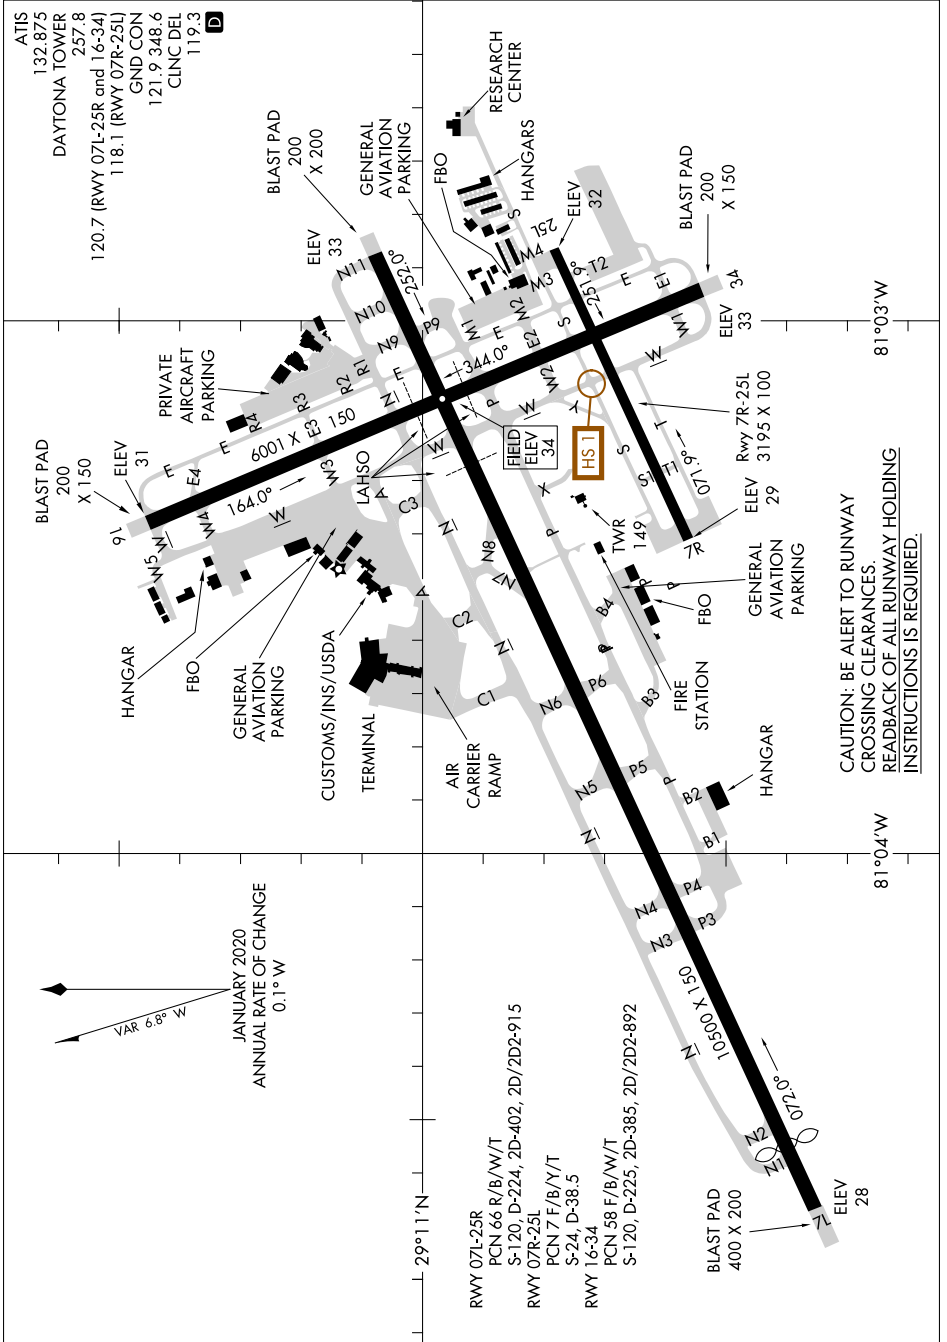

AIRPORT DIAGRAM

AL-110 (FAA)

DAYTONA BEACH INTL (DAB)
DAYTONA BEACH, FLORIDA

SE-3, 09 SEP 2021 to 07 OCT 2021

CAUTION: BE ALERT TO RUNWAY CROSSING CLEARANCES. READBACK OF ALL RUNWAY HOLDING INSTRUCTIONS IS REQUIRED.

SE-3, 09 SEP 2021 to 07 OCT 2021

AIRPORT DIAGRAM

DAYTONA BEACH, FLORIDA
DAYTONA BEACH INTL (DAB)