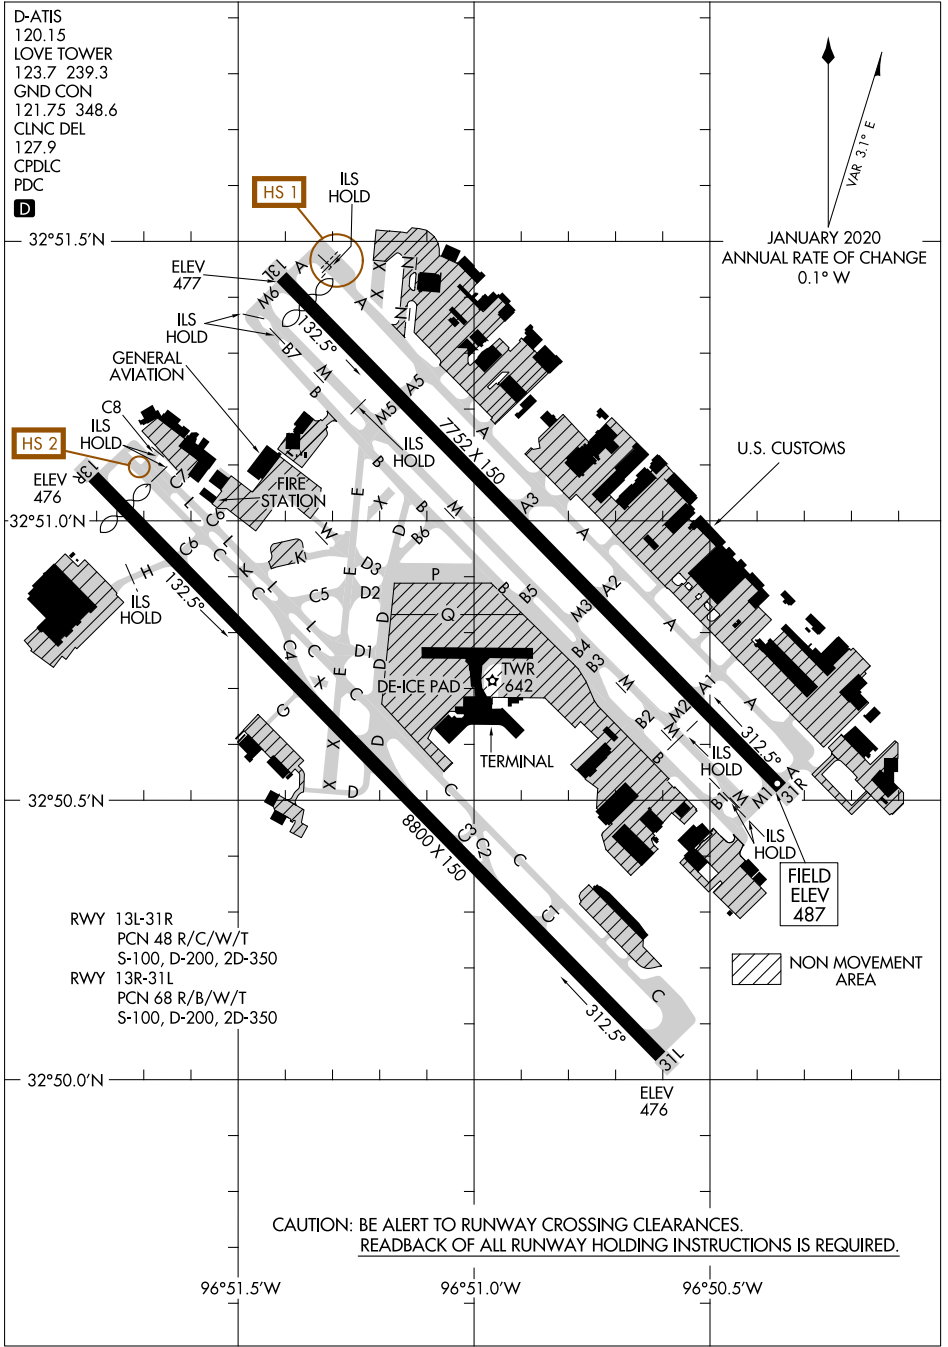

# AIRPORT DIAGRAM

D-ATIS  
120.15  
LOVE TOWER  
123.7 239.3  
GND CON  
121.75 348.6  
CLNC DEL  
127.9  
CPDLC  
PDC  
D

AL-106 (FAA)

DALLAS LOVE FLD (DAL)  
DALLAS, TEXAS

SC-2, 09 SEP 2021 to 07 OCT 2021

SC-2, 09 SEP 2021 to 07 OCT 2021

JANUARY 2020  
ANNUAL RATE OF CHANGE  
0.1° W

CAUTION: BE ALERT TO RUNWAY CROSSING CLEARANCES.  
READBACK OF ALL RUNWAY HOLDING INSTRUCTIONS IS REQUIRED.

# AIRPORT DIAGRAM

21112

DALLAS, TEXAS  
DALLAS LOVE FLD (DAL)