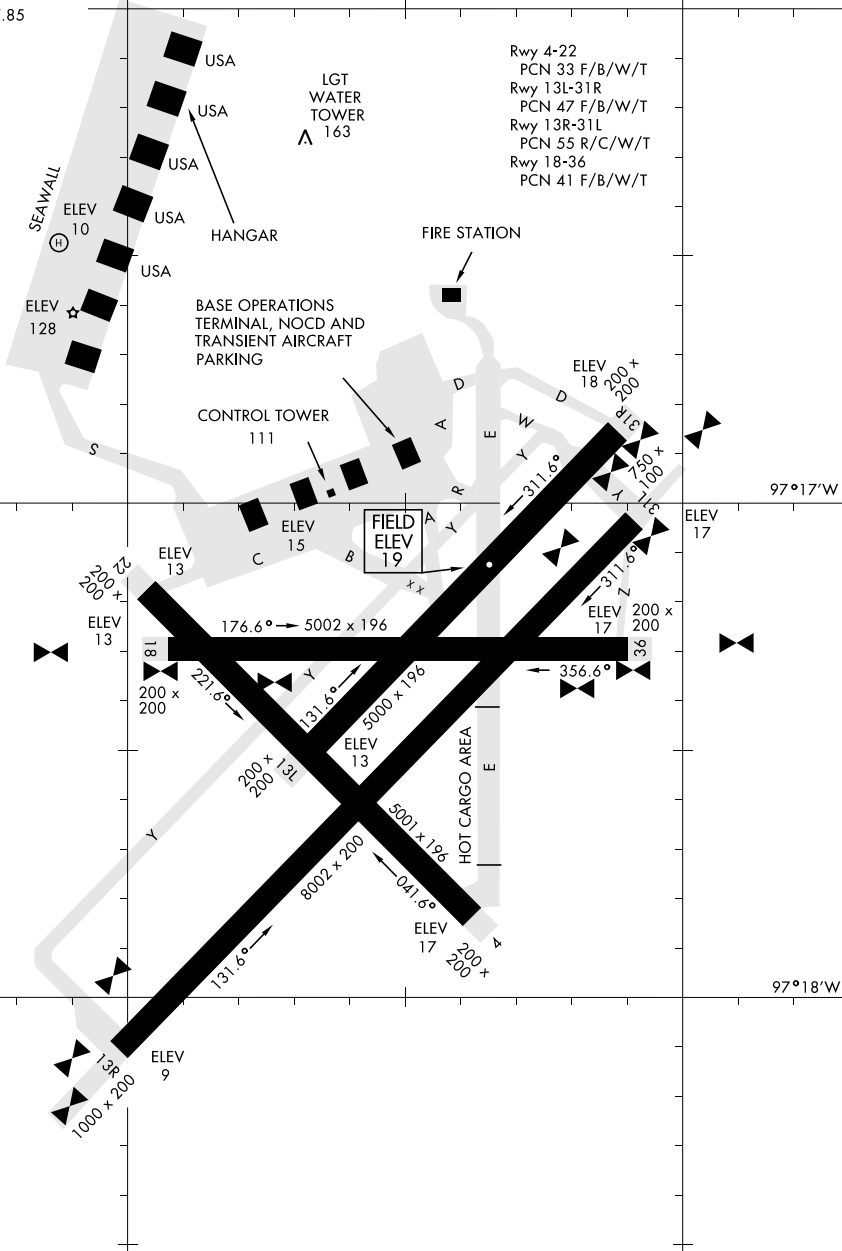

# AIRPORT DIAGRAM

ATIS ★  
 127.9 290.9  
 NAVY CORPUS TOWER ★  
 134.85 340.2  
 GND CON  
 118.7 257.85  
 CLNC DEL  
 314.3

JULY 2020  
 ANNUAL RATE OF CHANGE  
 0.1° W

27°42'N

27°41'N

97°16'W

SC-3, 09 SEP 2021 to 07 OCT 2021

SC-3, 09 SEP 2021 to 07 OCT 2021

# AIRPORT DIAGRAM