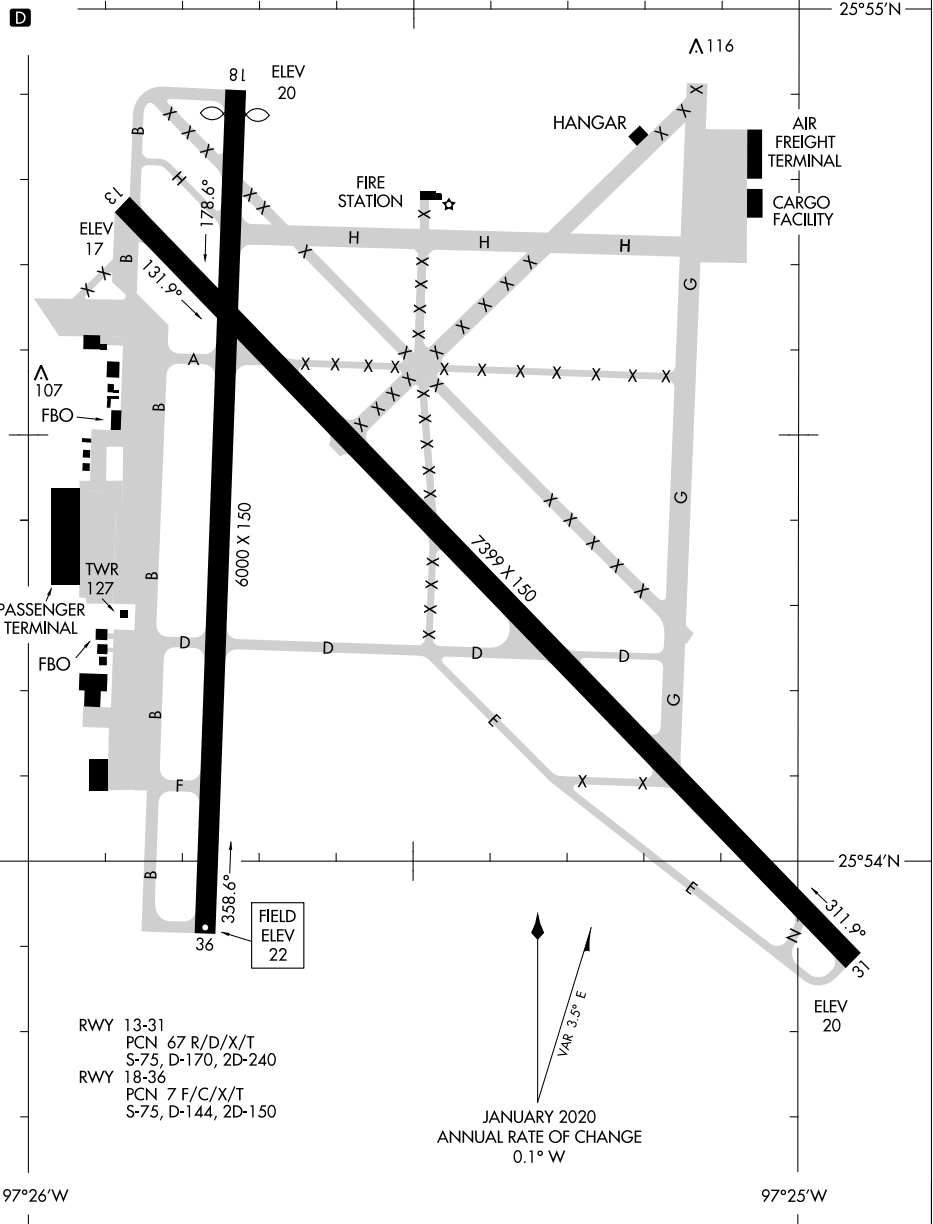

21168

AIRPORT DIAGRAM

BROWNSVILLE/SOUTH PADRE ISLAND INTL (BRO)
AL-61 (FAA)
BROWNSVILLE, TEXAS

ATIS
128.55
BROWNSVILLE TOWER★
118.9 239.3
GND CON
121.9

CAUTION: BE ALERT TO RUNWAY CROSSING CLEARANCES.
READBCK OF ALL RUNWAY HOLDING INSTRUCTIONS IS REQUIRED.

SC-3, 09 SEP 2021 to 07 OCT 2021

SC-3, 09 SEP 2021 to 07 OCT 2021

RWY 13-31
PCN 67 R/D/X/T
S-75, D-170, 2D-240

RWY 18-36
PCN 7 F/C/X/T
S-75, D-144, 2D-150

▲
VAR 3.8° E
JANUARY 2020
ANNUAL RATE OF CHANGE
0.1° W

AIRPORT DIAGRAM

21168

BROWNSVILLE, TEXAS
BROWNSVILLE/SOUTH PADRE ISLAND INTL (BRO)